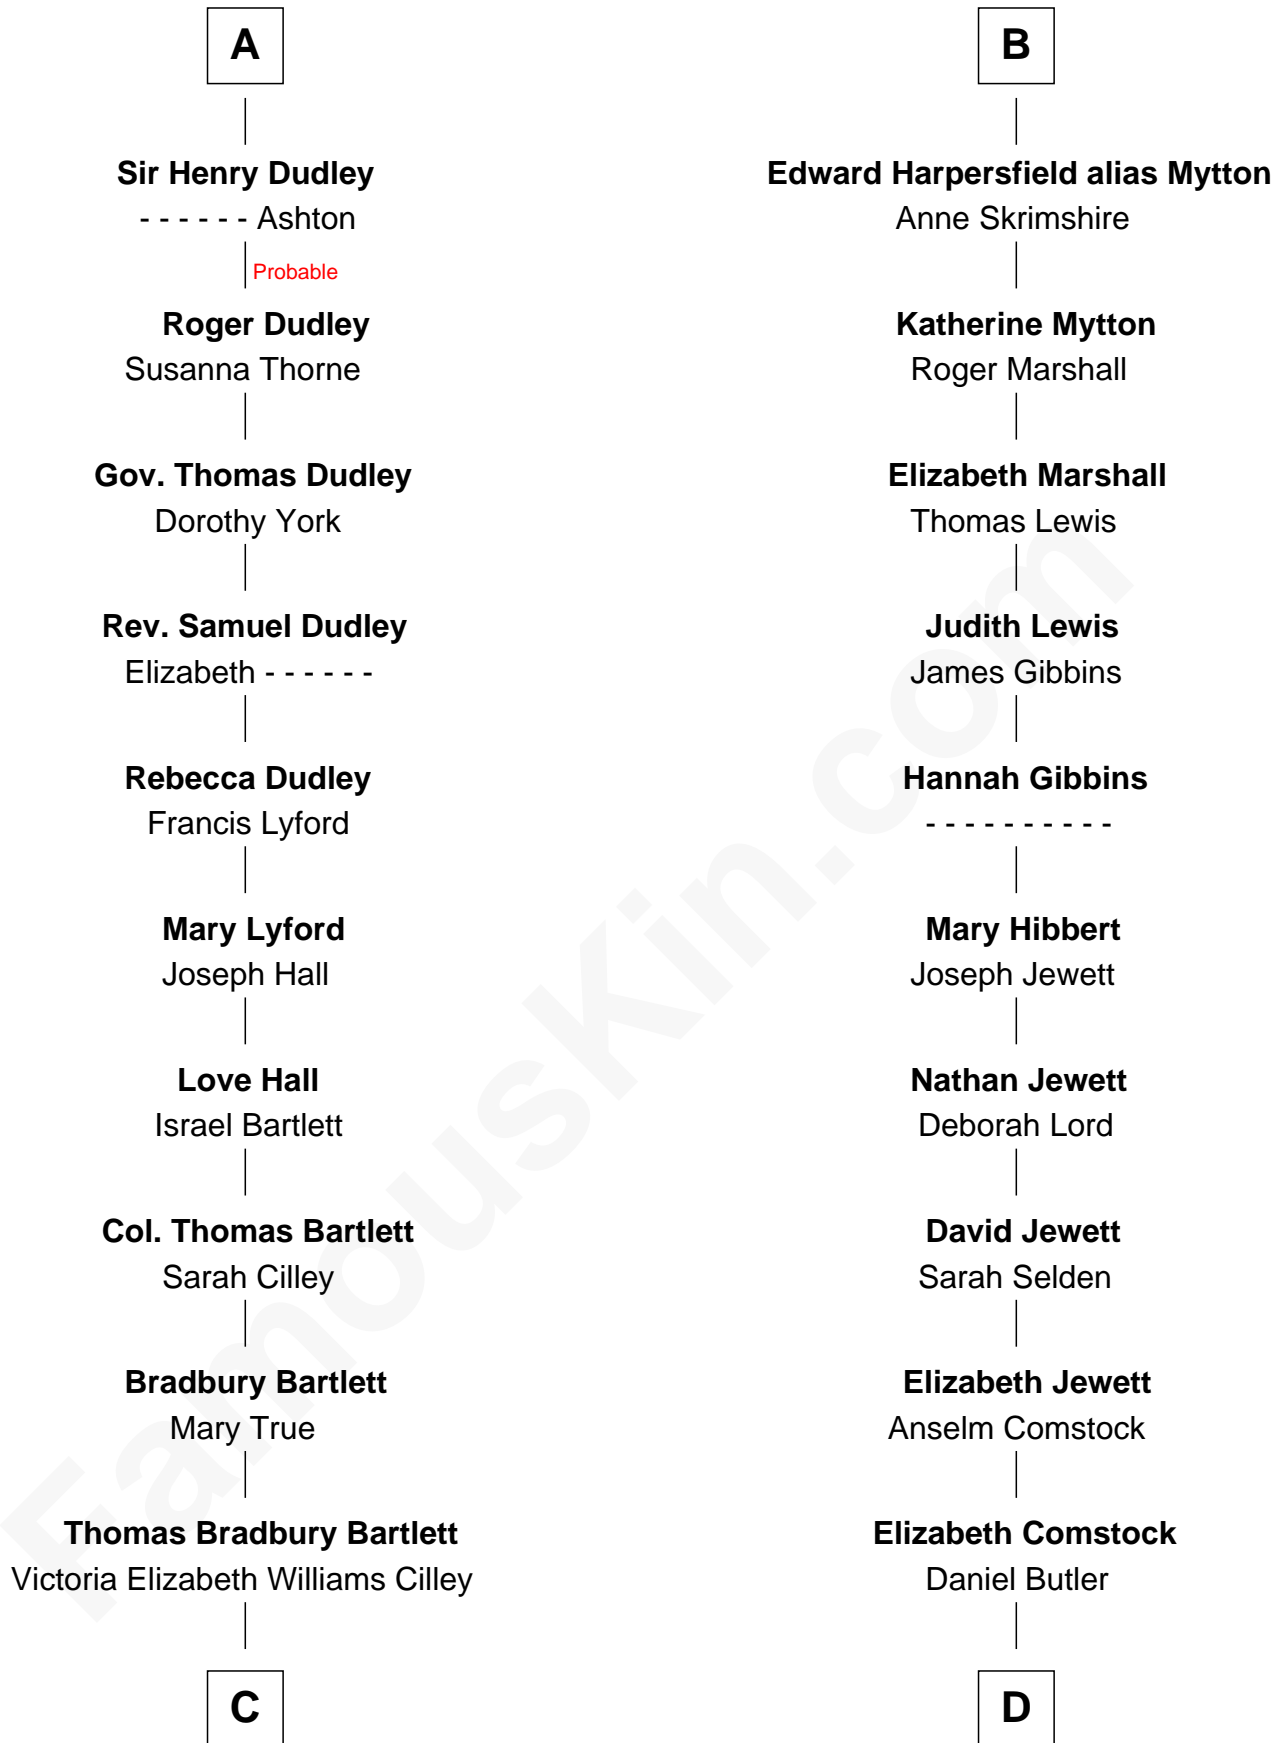

FamousKin.com Relationship Chart of

Alan Shepard

Mercury and Apollo Astronaut

19th cousin 2 times removed of

Gerald Ford

38th U.S. President

Edmund Fitzalan

Alice de Warenne

Richard Fitzalan
Eleanor Plantagenet

Alice Fitzalan
Sir Thomas de Holand

Eleanor Holand
Edward Cherleton

Joyce Cherleton
Sir John Tiptoft

Joyce Tiptoft
Sir Edmund Sutton

Sir Edward Sutton
Cecily Willoughby

Sir John Sutton
Cecily Grey

A

Aline Fitzalan

Sir Roger le Strange

Lucy le Strange
Sir William Willoughby

Elizabeth Willoughby
Sir Henry de Beaumont

Sir Henry Beaumont
Joan Heronville

Sir Henry Beaumont
Eleanor Sutton

Constance Beaumont
John Mytton

Joyce Mytton
John Harpersfield

B

C

Annie Elizabeth Bartlett
Frederick Johnson Shepard

Alan Bartlett Shepard
Pauline Renza Emerson

Alan Shepard
Mercury and Apollo Astronaut

D