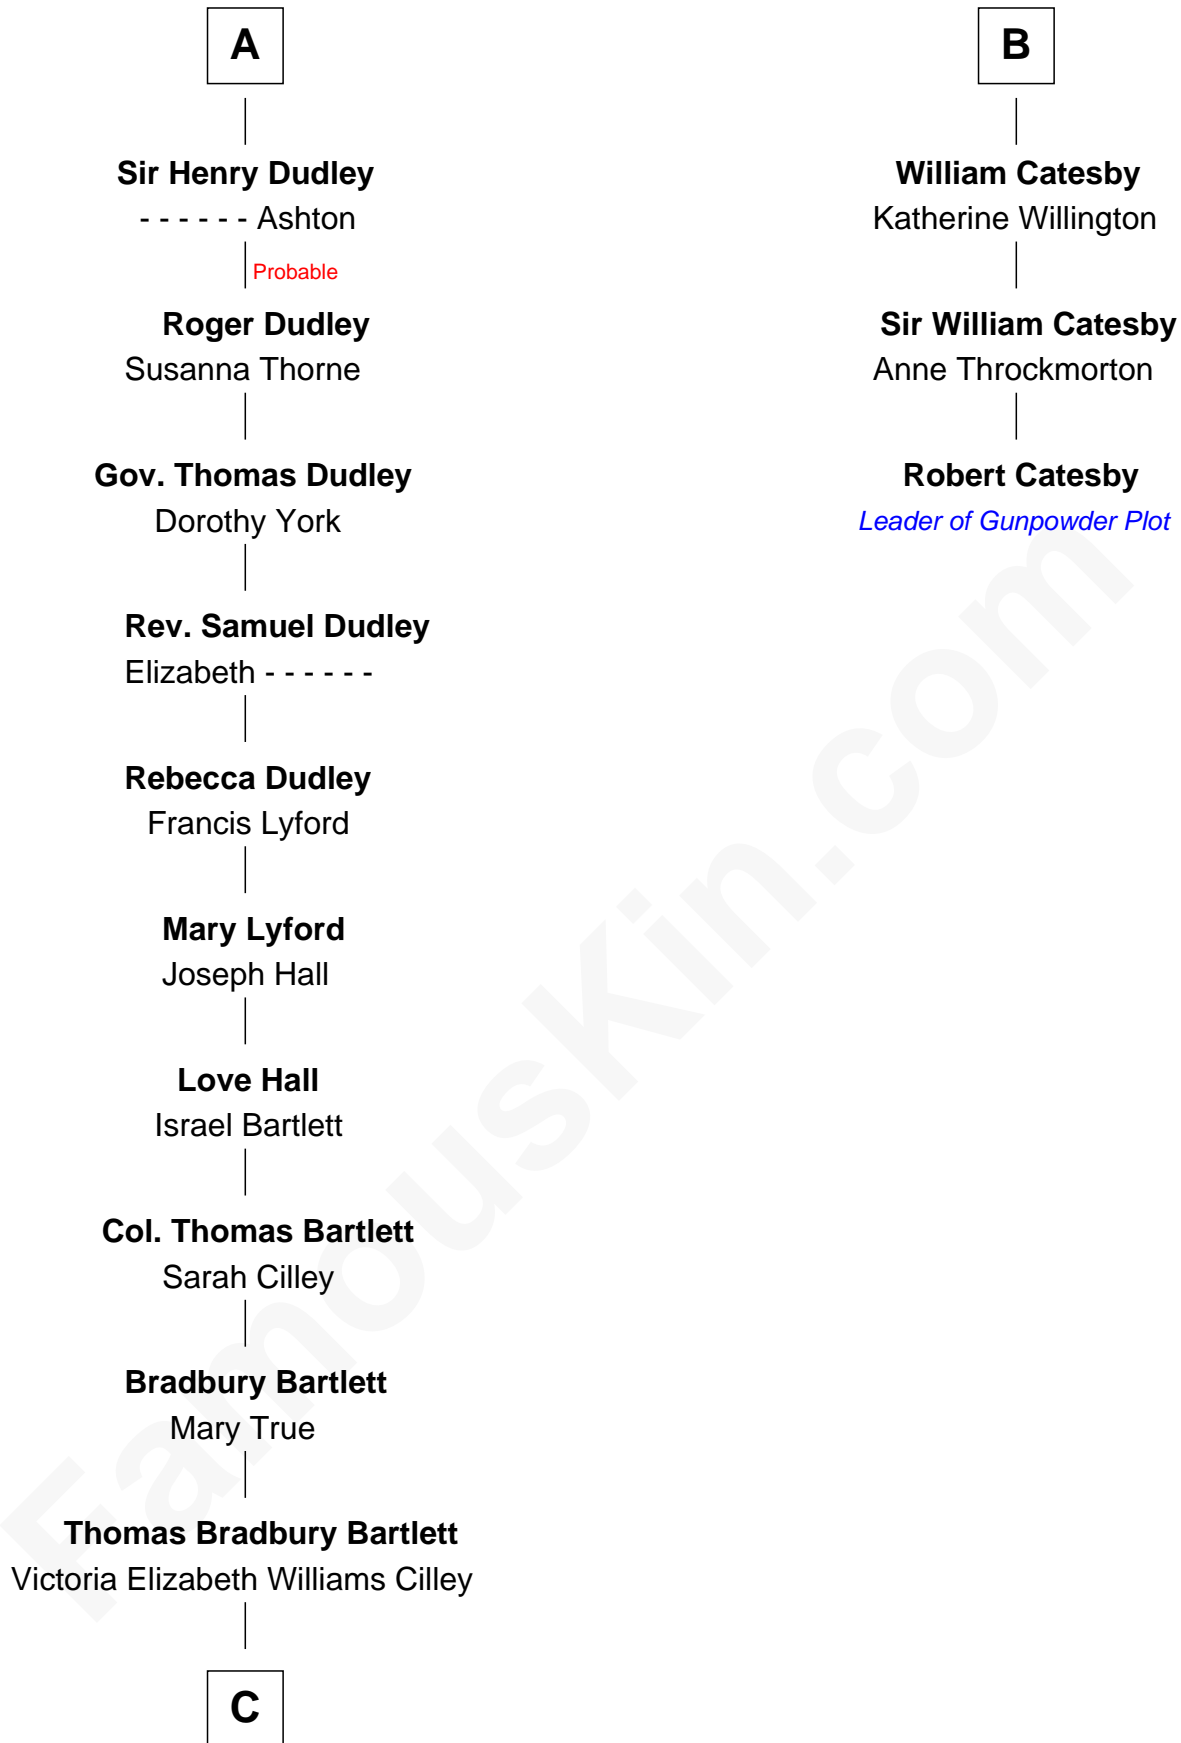

FamousKin.com

Relationship Chart of

Alan Shepard

Mercury and Apollo Astronaut

9th cousin 10 times removed of

Robert Catesby

Leader of Gunpowder Plot

C

—
Annie Elizabeth Bartlett
Frederick Johnson Shepard

—
Alan Bartlett Shepard
Pauline Renza Emerson

—
Alan Shepard
Mercury and Apollo Astronaut

FamousKin.com