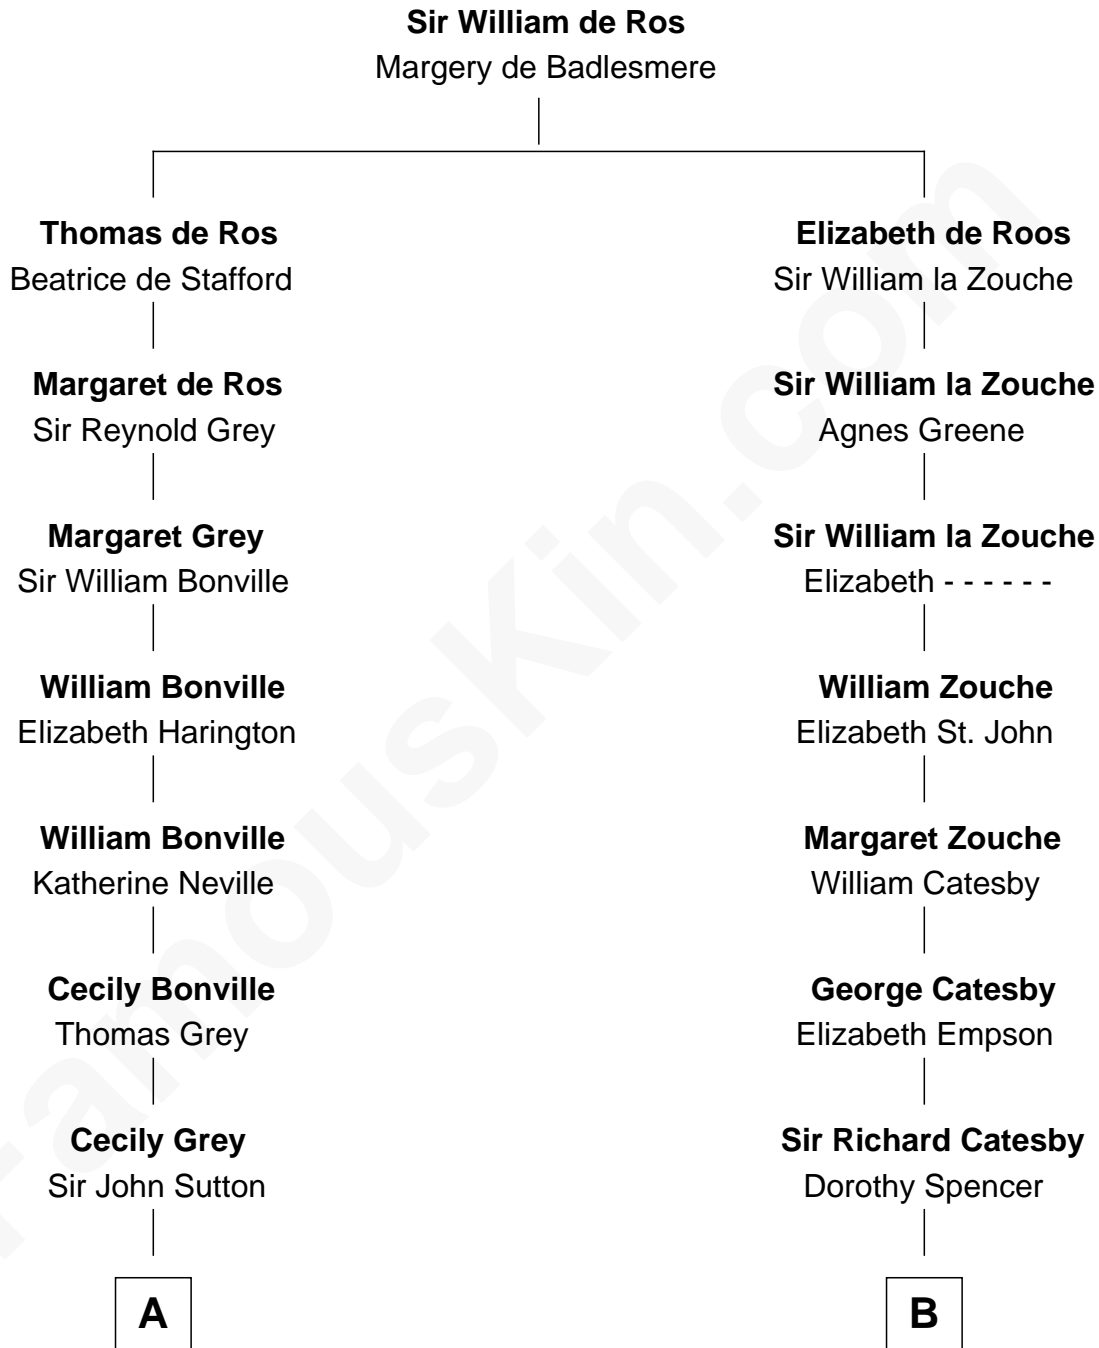

FamousKin.com

Relationship Chart of

Alan Shepard

Mercury and Apollo Astronaut

9th cousin 10 times removed of

Robert Catesby

Leader of Gunpowder Plot

C

—
Annie Elizabeth Bartlett
Frederick Johnson Shepard

—
Alan Bartlett Shepard
Pauline Renza Emerson

—
Alan Shepard
Mercury and Apollo Astronaut

FamousKin.com