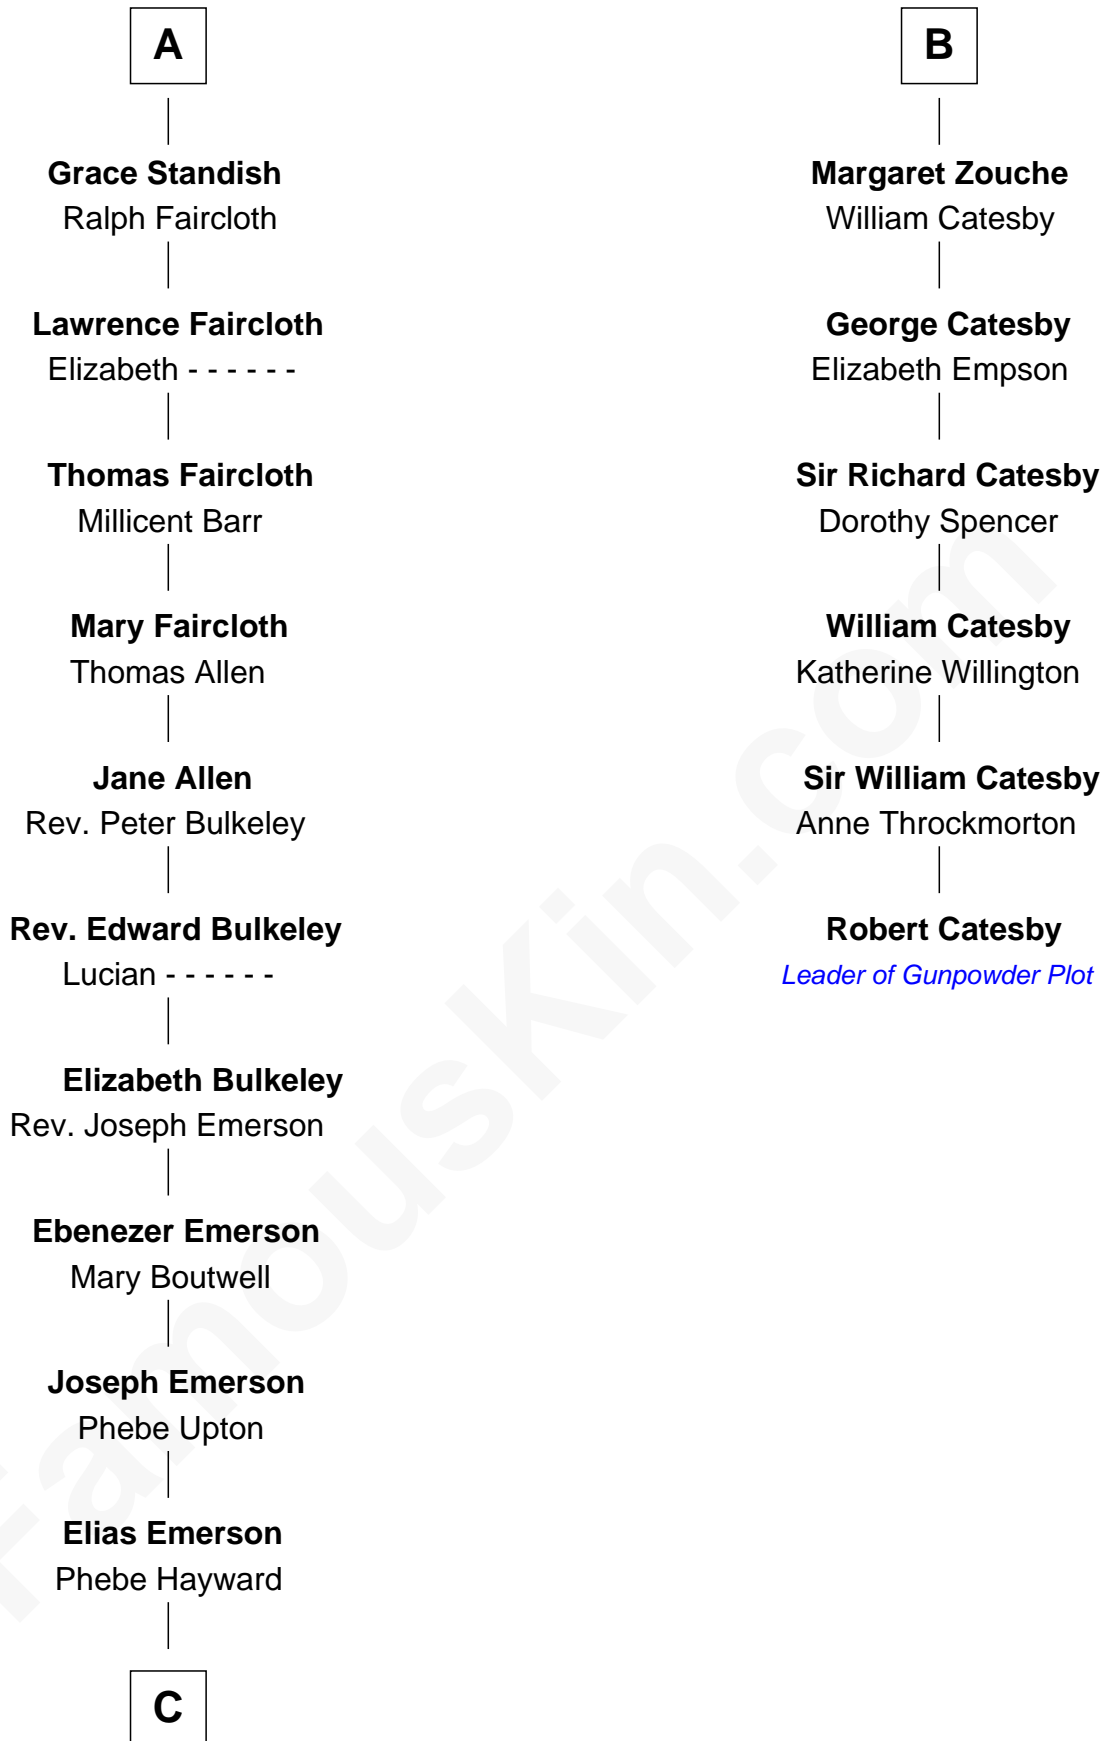

FamousKin.com Relationship Chart of

Alan Shepard

Mercury and Apollo Astronaut

12th cousin 9 times removed of

Robert Catesby

Leader of Gunpowder Plot

Sir William de Ros

Lucy FitzPiers