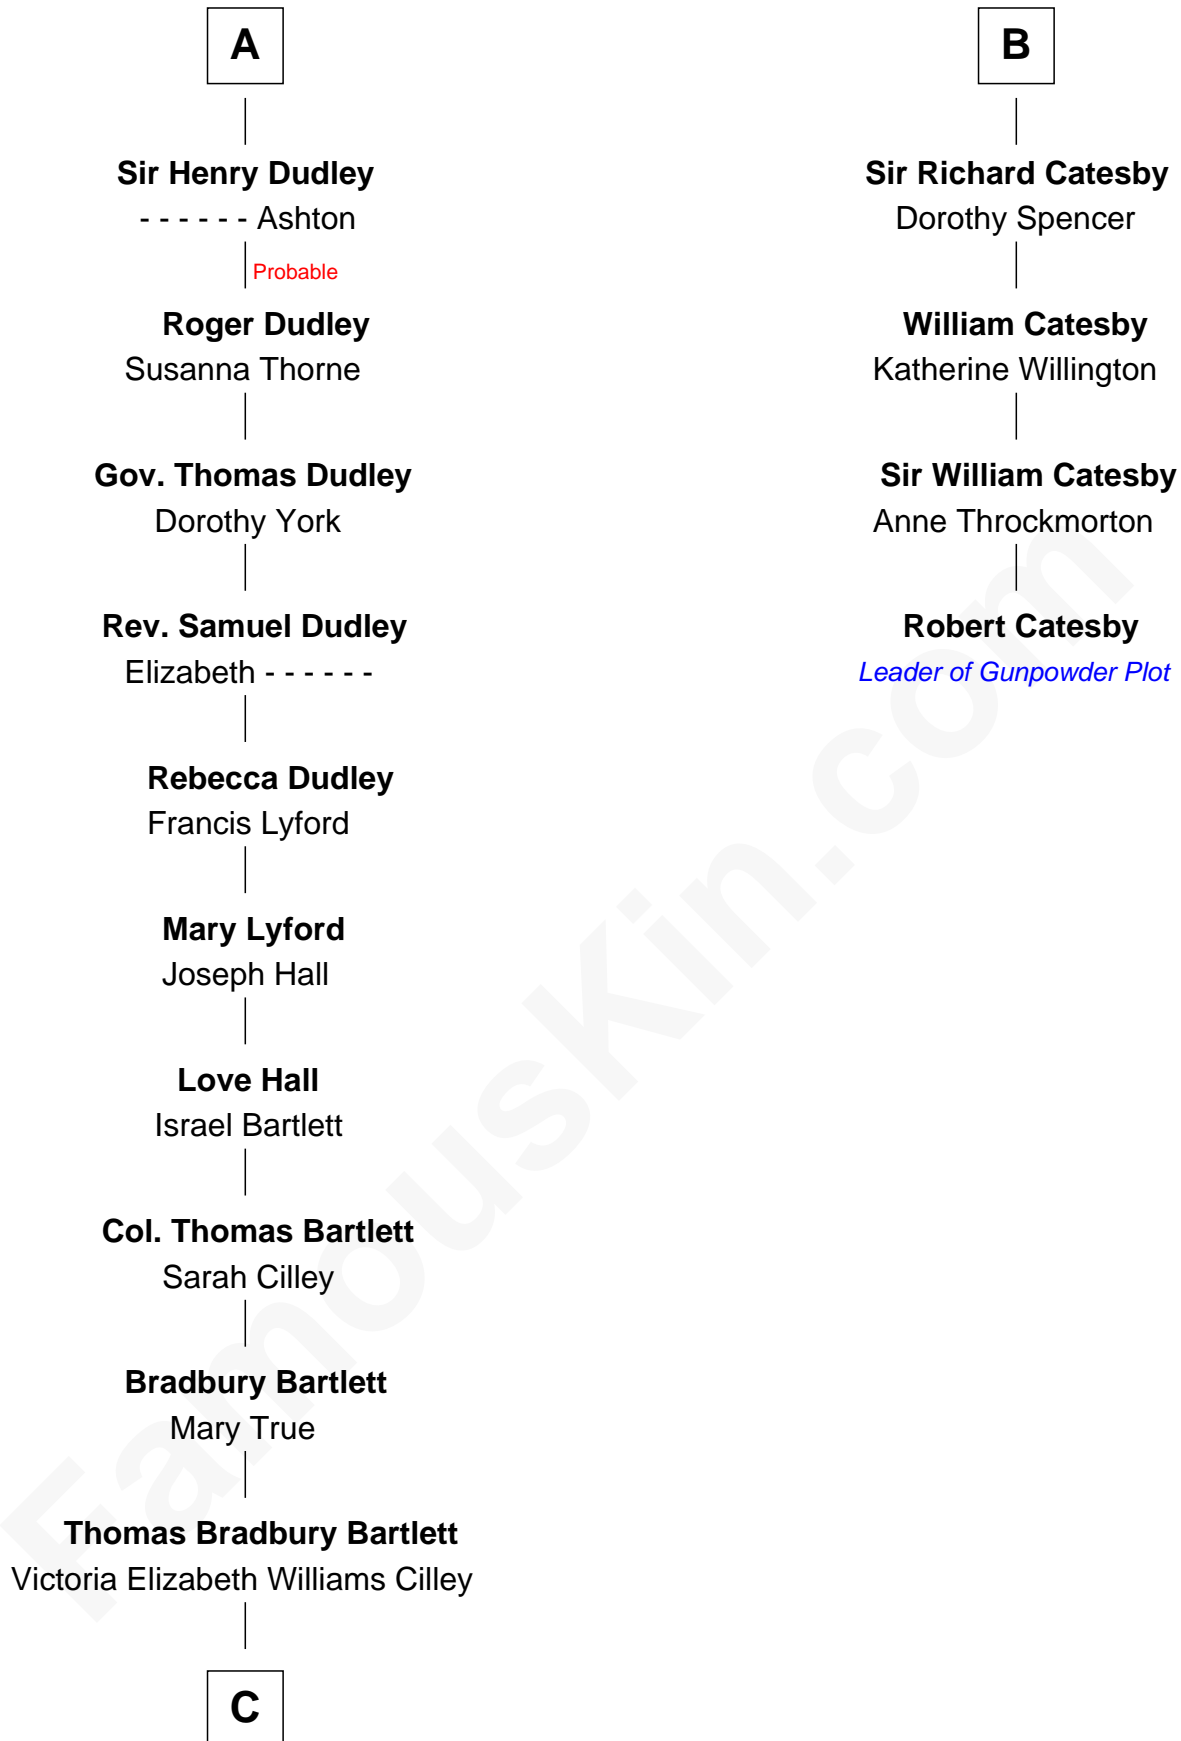

FamousKin.com

Relationship Chart of

Alan Shepard

Mercury and Apollo Astronaut

10th cousin 9 times removed of

Robert Catesby

Leader of Gunpowder Plot

Eudo la Zouche
Milicent de Cantilupe

Eve la Zouche
Sir Maurice de Berkeley

Thomas de Berkeley
Katherine de Clyvedon

Sir John Berkeley
Elizabeth Betteshorne

Elizabeth Berkeley
Sir John Sutton

Sir Edmund Sutton
Joyce Tiptoft

Sir Edward Sutton
Cecily Willoughby

Sir John Sutton
Cecily Grey

A

Lucy Zouche
Thomas de Greene

Sir Henry Greene
Katherine Drayton

Agnes Greene
Sir William la Zouche

Sir William la Zouche
Elizabeth - - - - -

William Zouche
Elizabeth St. John

Margaret Zouche
William Catesby

George Catesby
Elizabeth Empson

B

C

—
Annie Elizabeth Bartlett
Frederick Johnson Shepard

—
Alan Bartlett Shepard
Pauline Renza Emerson

—
Alan Shepard
Mercury and Apollo Astronaut

FamousKin.com