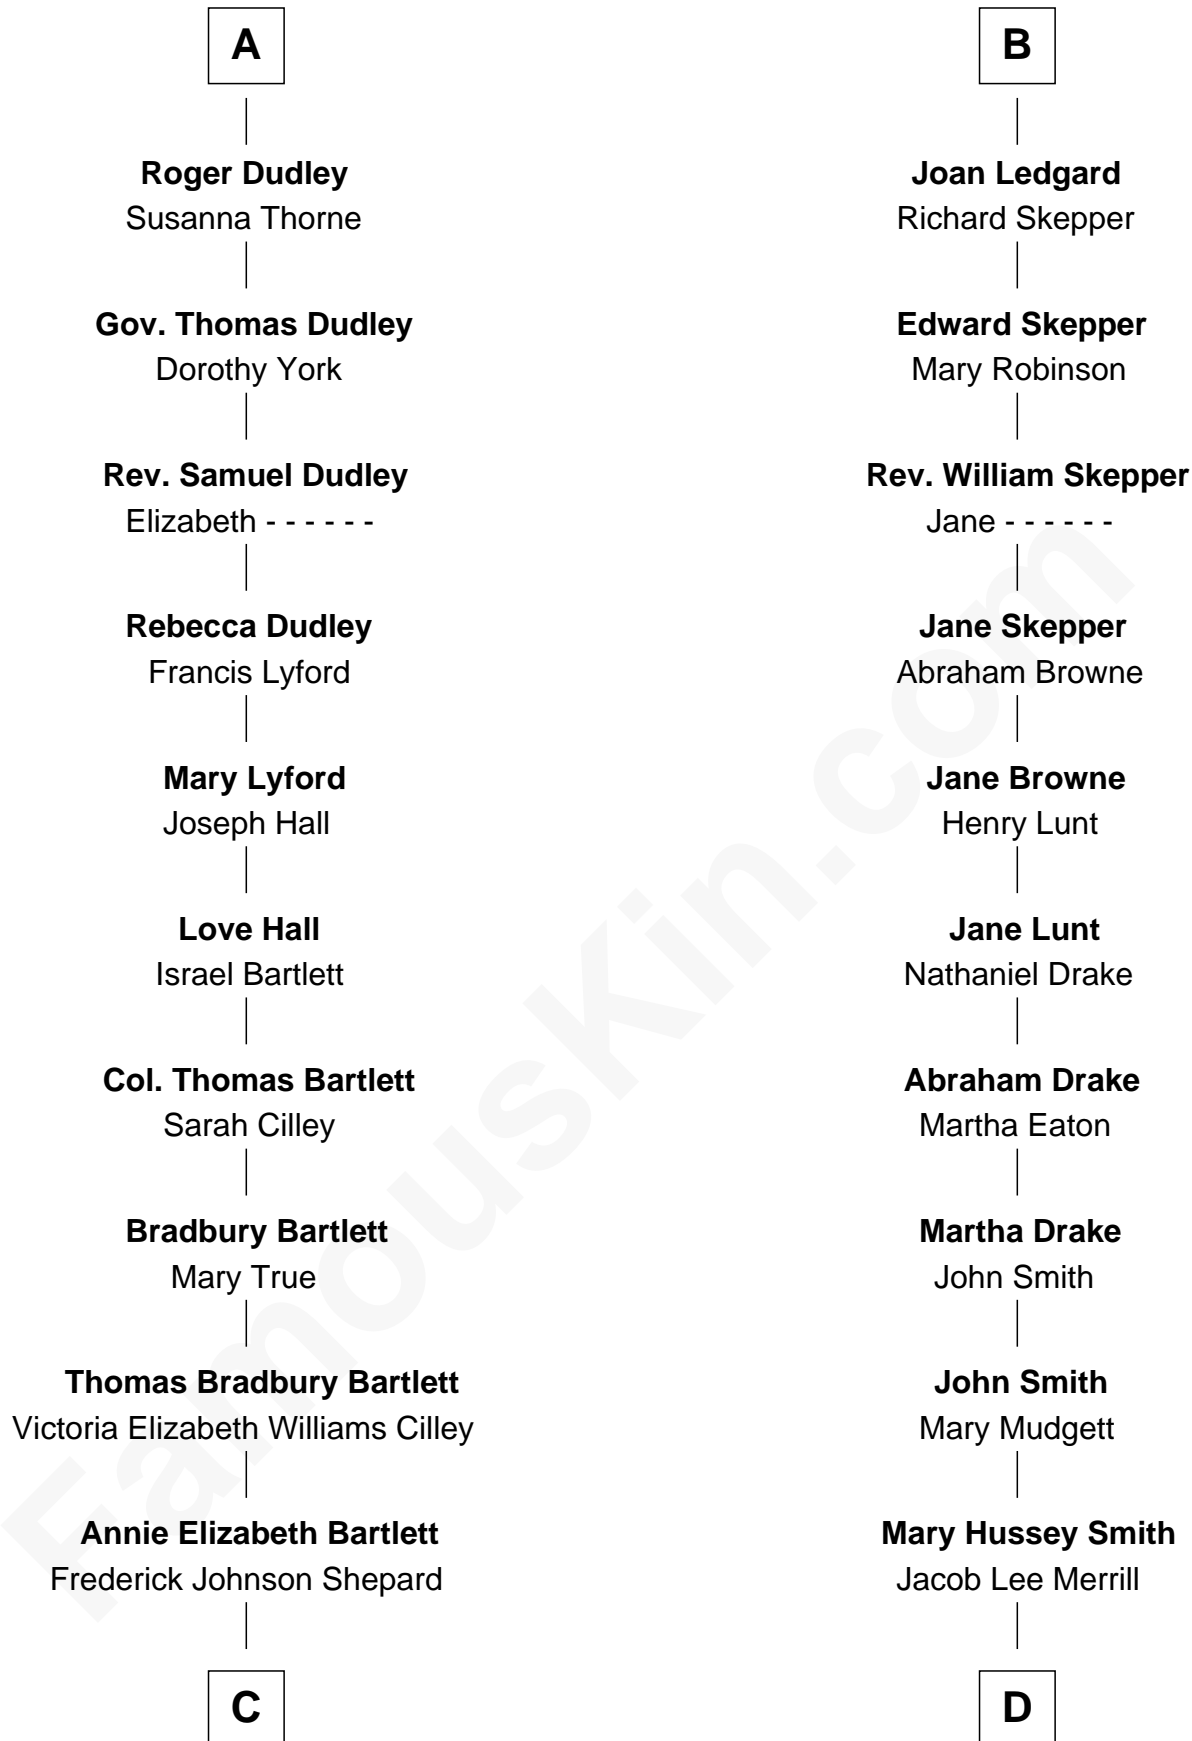

FamousKin.com

Relationship Chart of

Alan Shepard

Mercury and Apollo Astronaut

18th cousin 3 times removed of

Meghan Markle

Duchess of Sussex, TV Actress

Sir Ralph de Neville

Alice de Audley

C

Alan Bartlett Shepard
Pauline Renza Emerson

Alan Shepard
Mercury and Apollo Astronaut

D

George David Merrill
Mary Bird

Gertrude May Merrill
Fred George Sanders

Doris Mary Rita Sanders
Gordon Arnold Markle