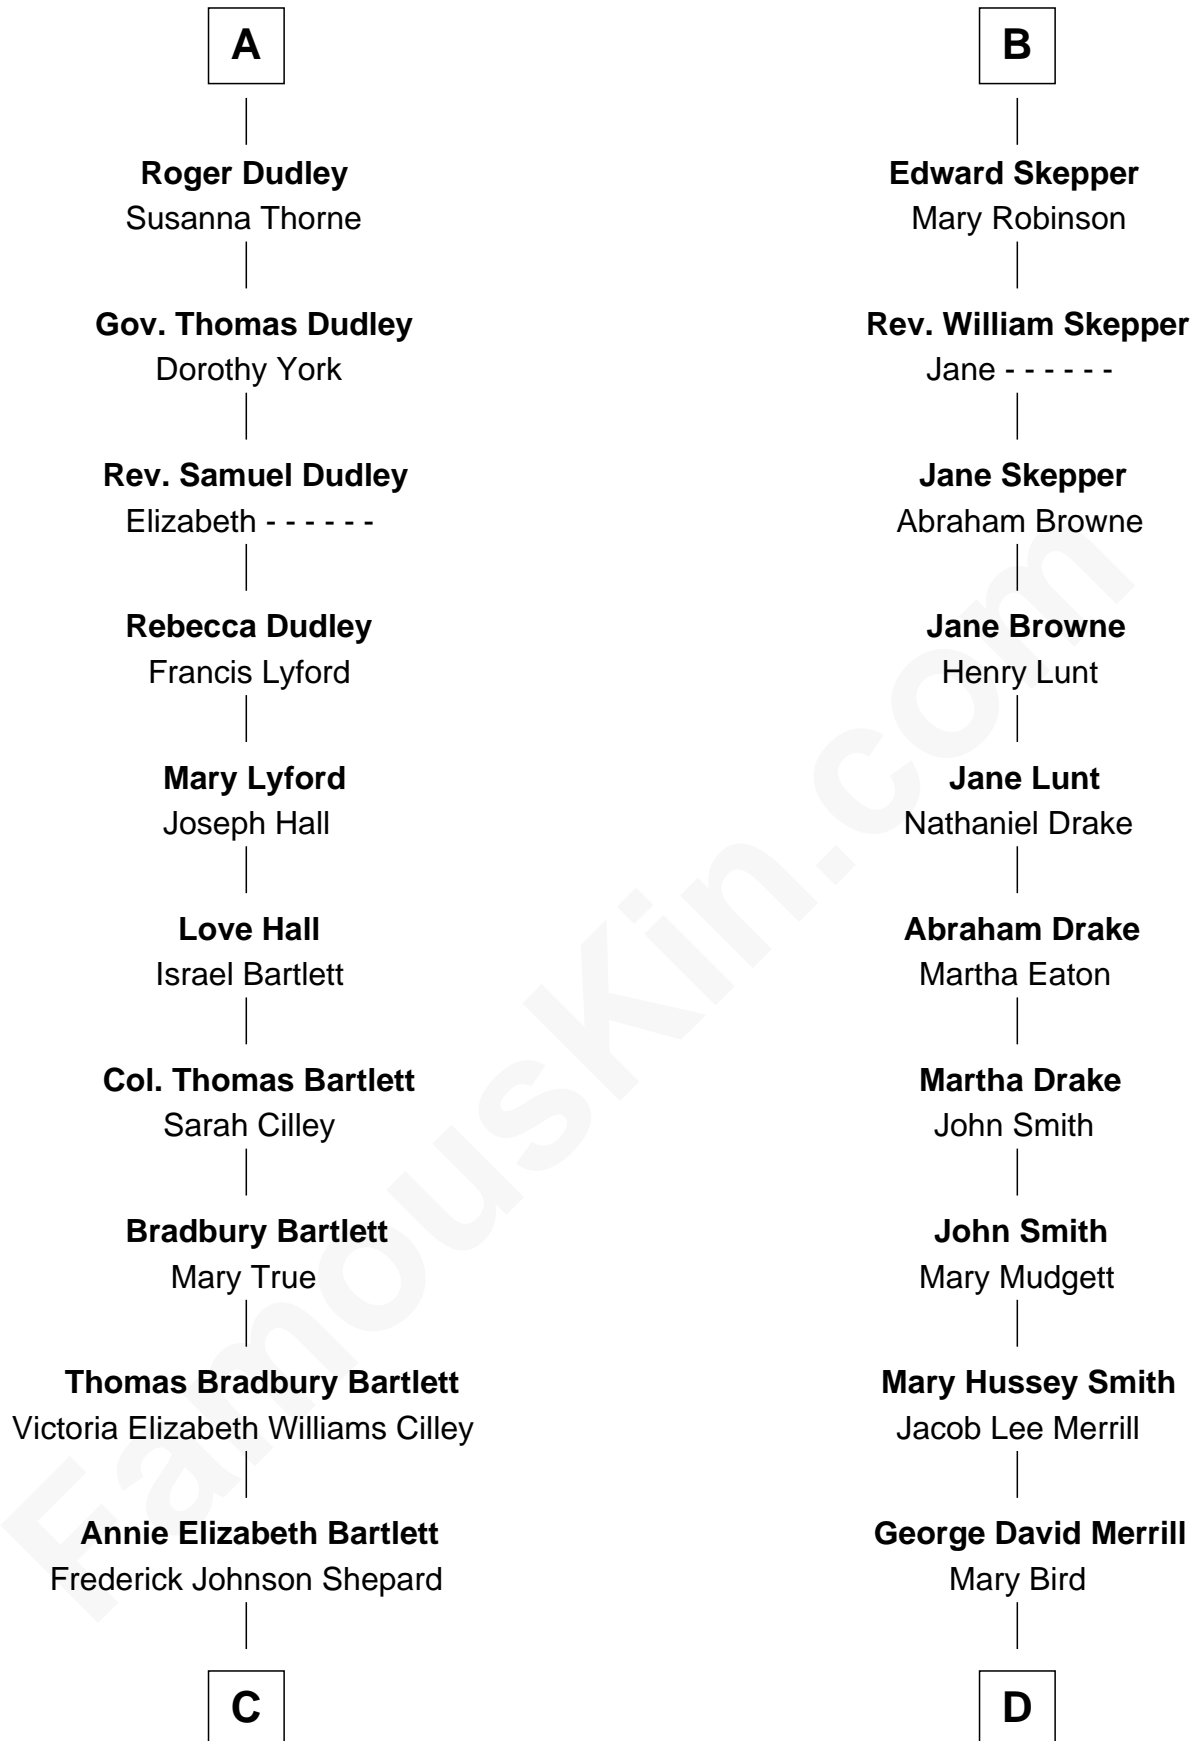

FamousKin.com

Relationship Chart of

Alan Shepard

Mercury and Apollo Astronaut

18th cousin 2 times removed of

Meghan Markle

Duchess of Sussex, TV Actress

Sir Philip le Despencer

Sir Martin de la See

Joan de la See

Sir Piers Hildyard

Isabel Hildyard

Ralph Legard

Joan Ledgard

Richard Skepper

B

C

Alan Bartlett Shepard
Pauline Renza Emerson

Alan Shepard
Mercury and Apollo Astronaut

D

Gertrude May Merrill
Fred George Sanders

Doris Mary Rita Sanders
Gordon Arnold Markle

Thomas Wayne Markle
Doria Loyce Ragland