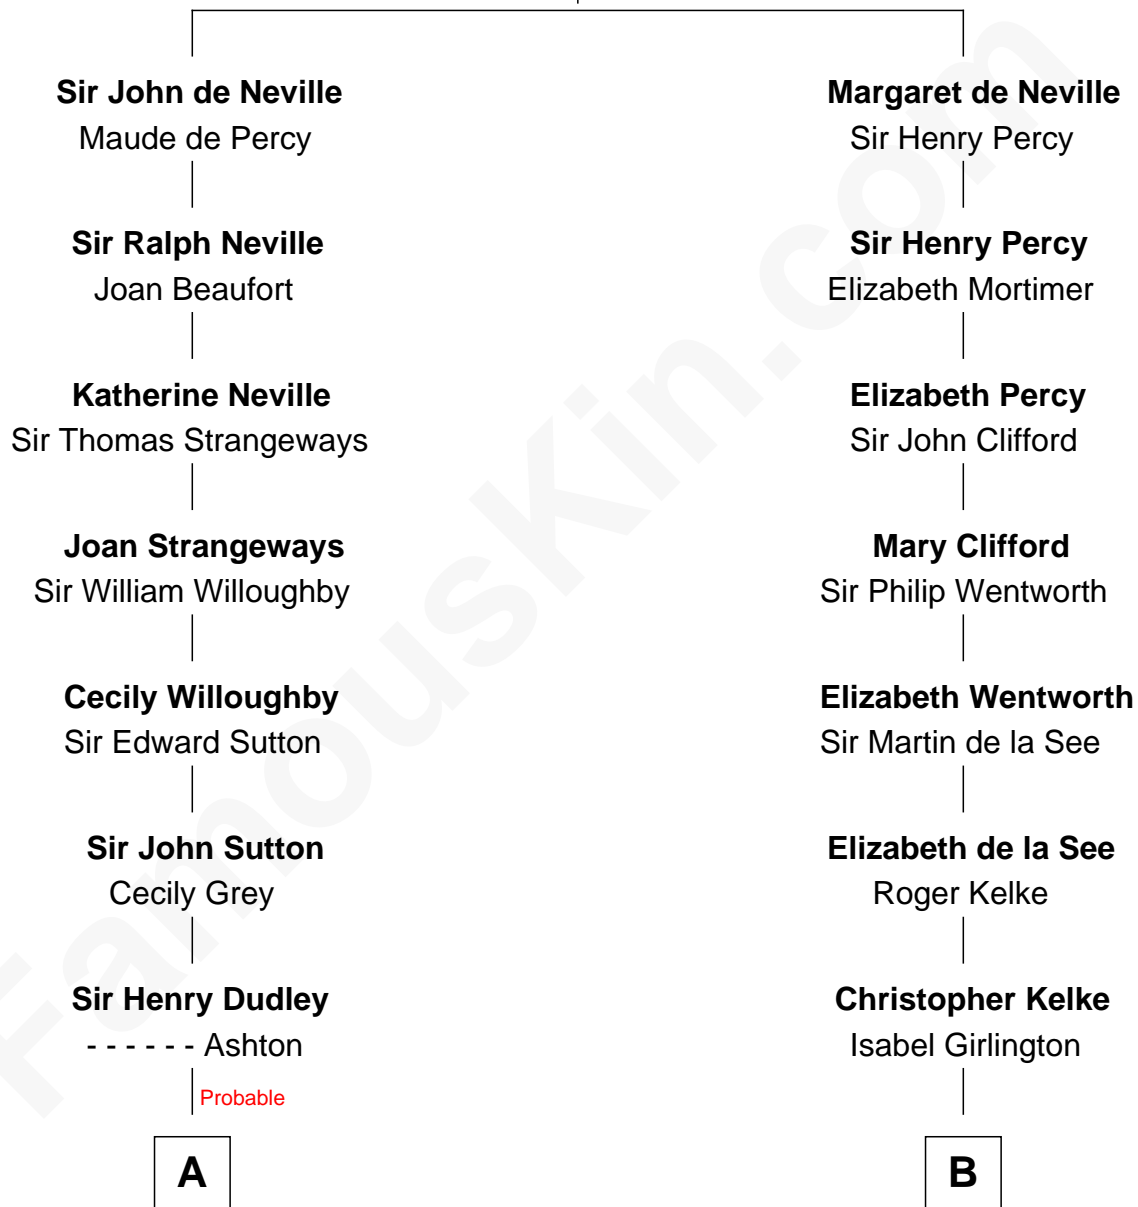

FamousKin.com Relationship Chart of

Alan Shepard

Mercury and Apollo Astronaut

18th cousin 1 time removed of

Harper Lee

Author of To Kill a Mockingbird

Sir Ralph de Neville

Alice de Audley

C

Alan Bartlett Shepard
Pauline Renza Emerson

Alan Shepard
Mercury and Apollo Astronaut

D

James Cunningham Finch
Ellen Rivers Williams

Frances Cunningham Finch
Amasa Coleman Lee

Harper Lee
Author of To Kill a Mockingbird