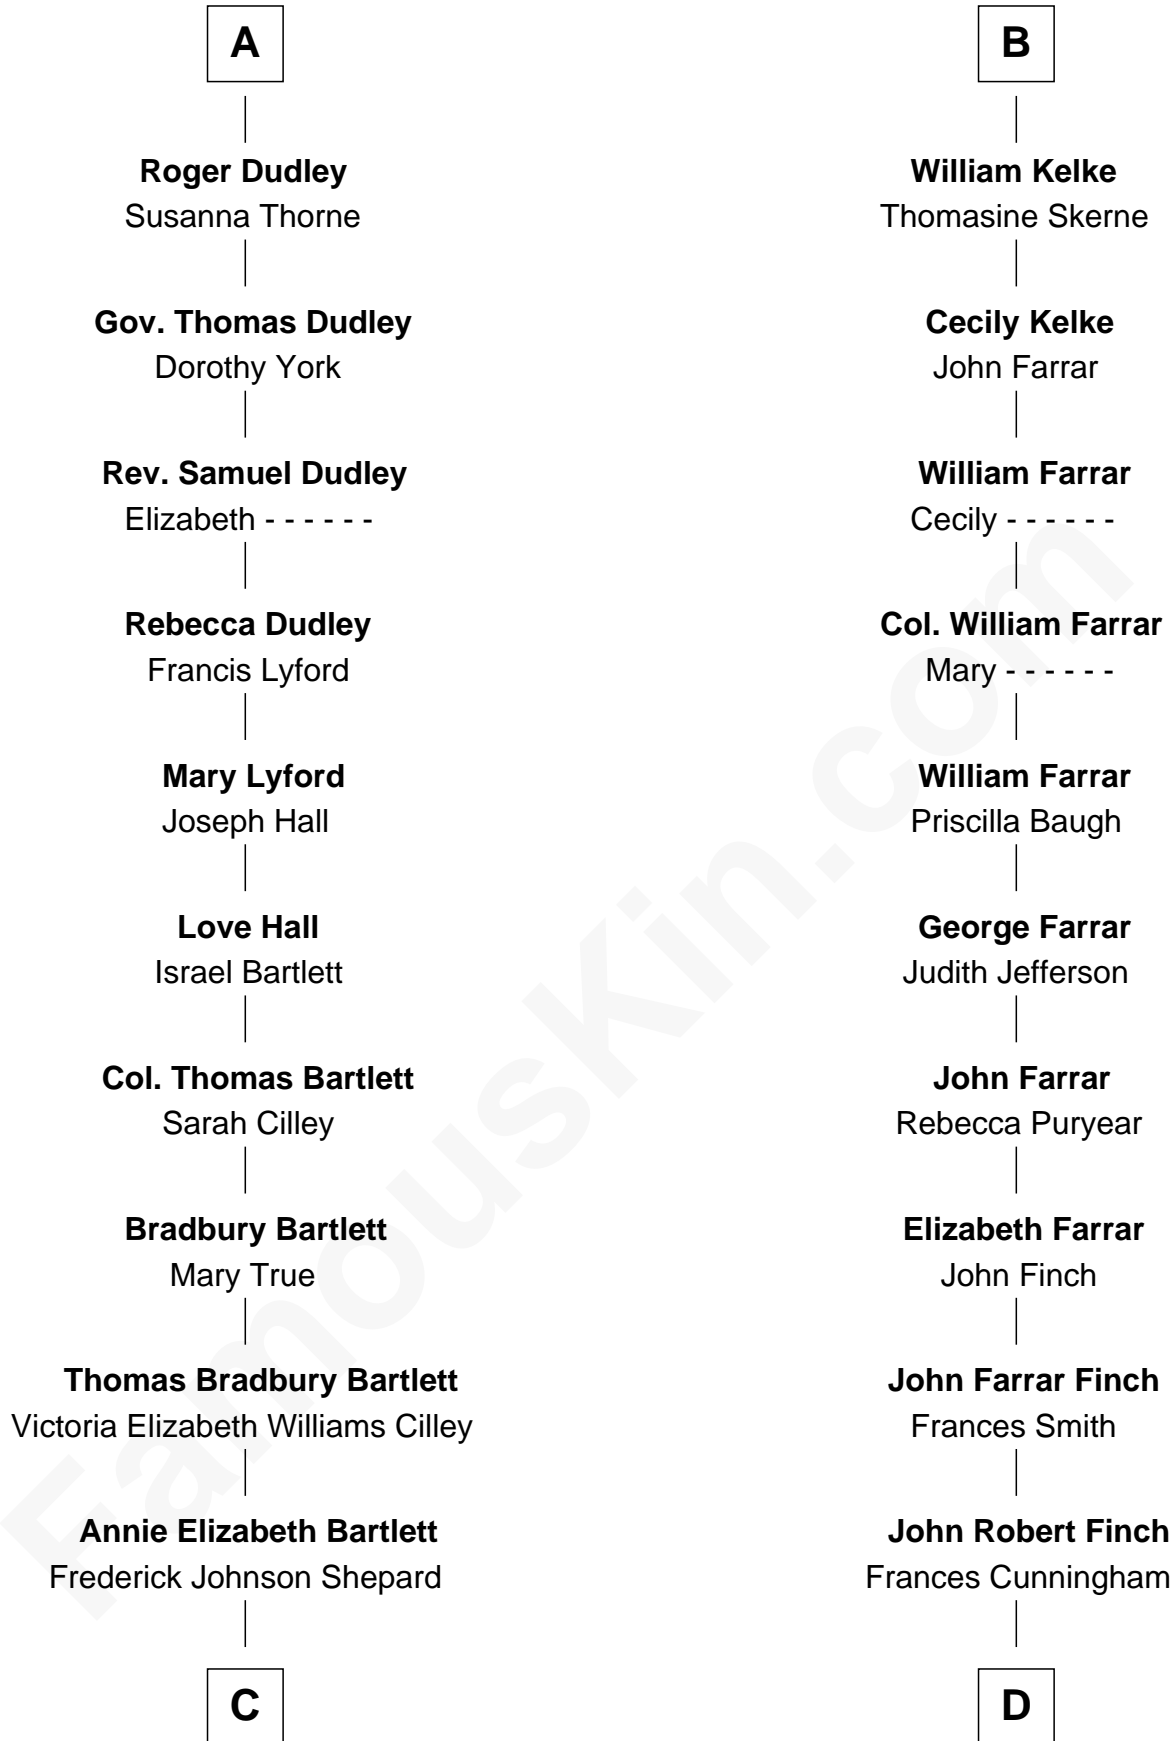

FamousKin.com Relationship Chart of

Alan Shepard

Mercury and Apollo Astronaut

18th cousin 1 time removed of

Harper Lee

Author of To Kill a Mockingbird

Sir Ralph de Neville

Alice de Audley

C

Alan Bartlett Shepard
Pauline Renza Emerson

Alan Shepard
Mercury and Apollo Astronaut

D

James Cunningham Finch
Ellen Rivers Williams

Frances Cunningham Finch
Amasa Coleman Lee

Harper Lee
Author of To Kill a Mockingbird