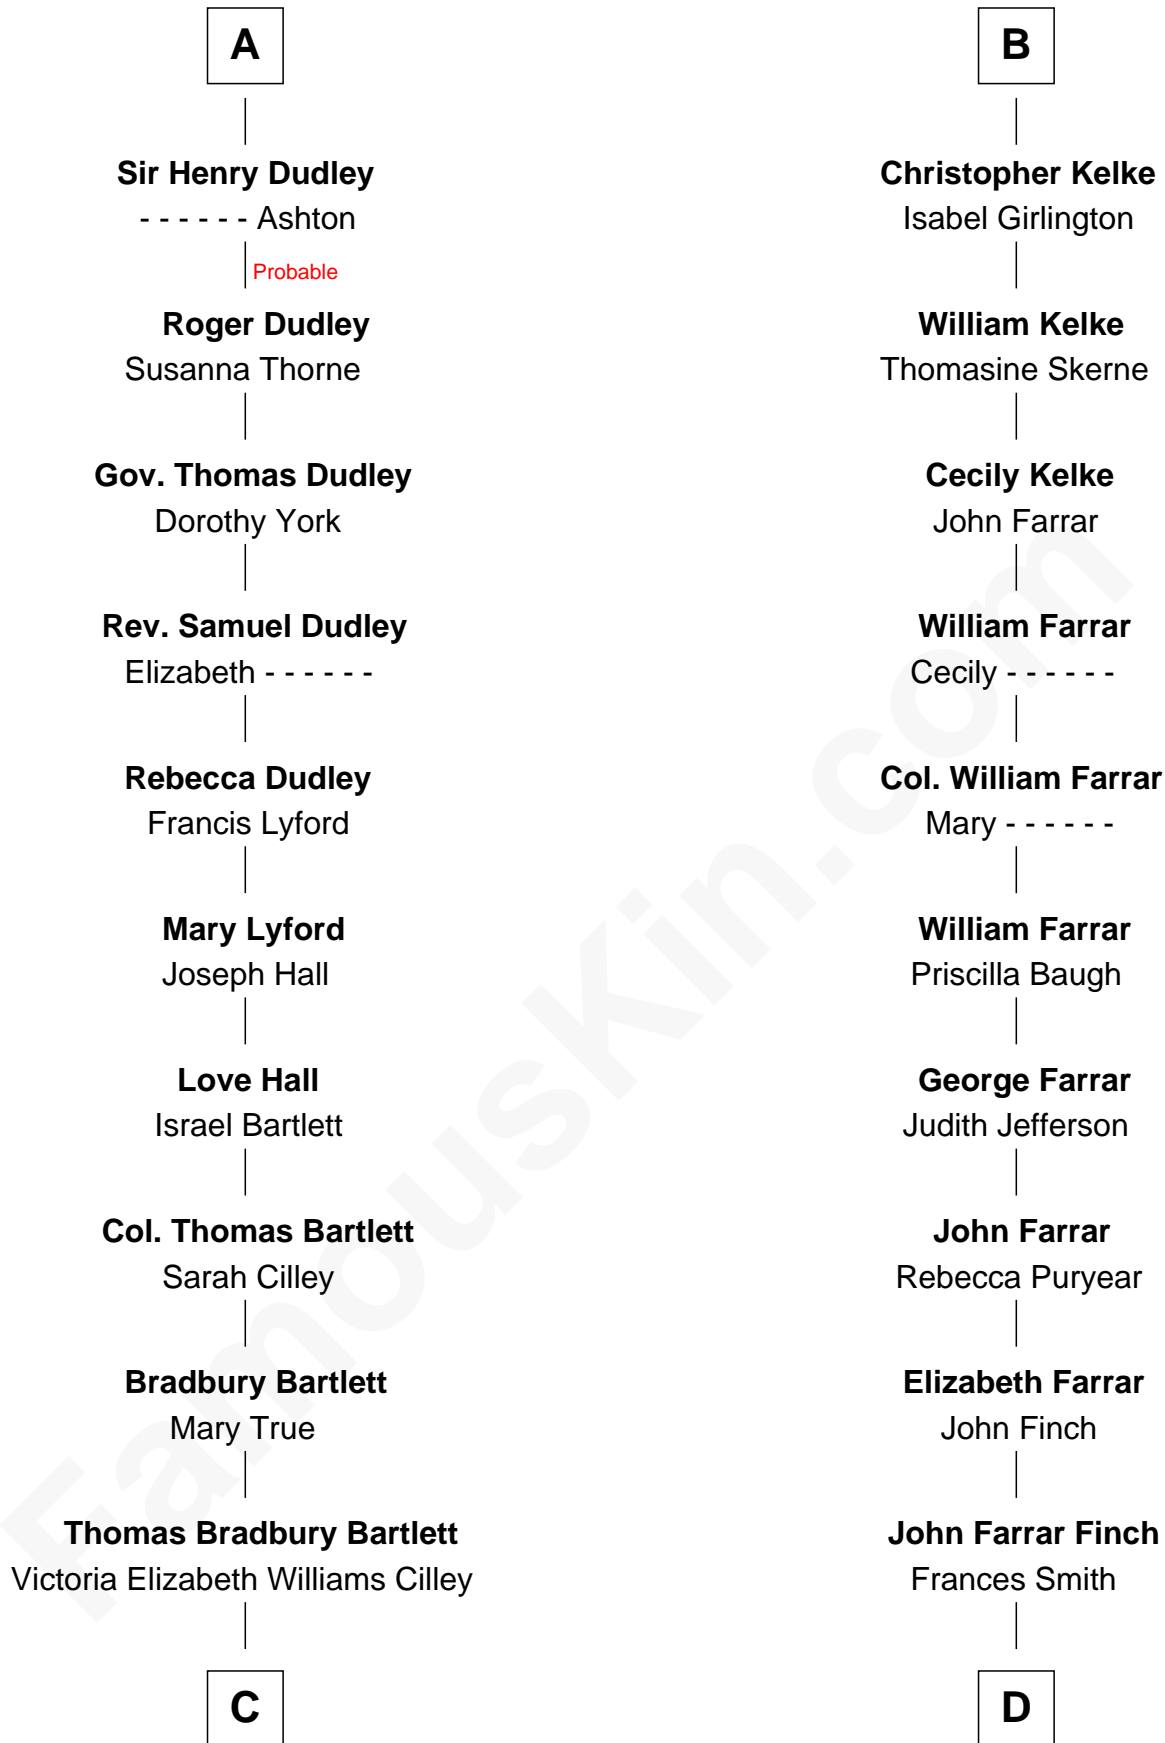

FamousKin.com Relationship Chart of

Alan Shepard

Mercury and Apollo Astronaut

19th cousin 1 time removed of

Harper Lee

Author of To Kill a Mockingbird

Henry Plantagenet

Maud de Chaworth

Joyce Tiptoft

Sir Edmund Sutton

Sir Edward Sutton

Cecily Willoughby

Sir John Sutton

Cecily Grey

A

Mary Plantagenet

Sir Philip Wentworth

Elizabeth Wentworth

Sir Martin de la See

Elizabeth de la See

Roger Kelke

B

C

Annie Elizabeth Bartlett
Frederick Johnson Shepard

Alan Bartlett Shepard
Pauline Renza Emerson

Alan Shepard
Mercury and Apollo Astronaut

D

John Robert Finch
Frances Cunningham

James Cunningham Finch
Ellen Rivers Williams

Frances Cunningham Finch
Amasa Coleman Lee