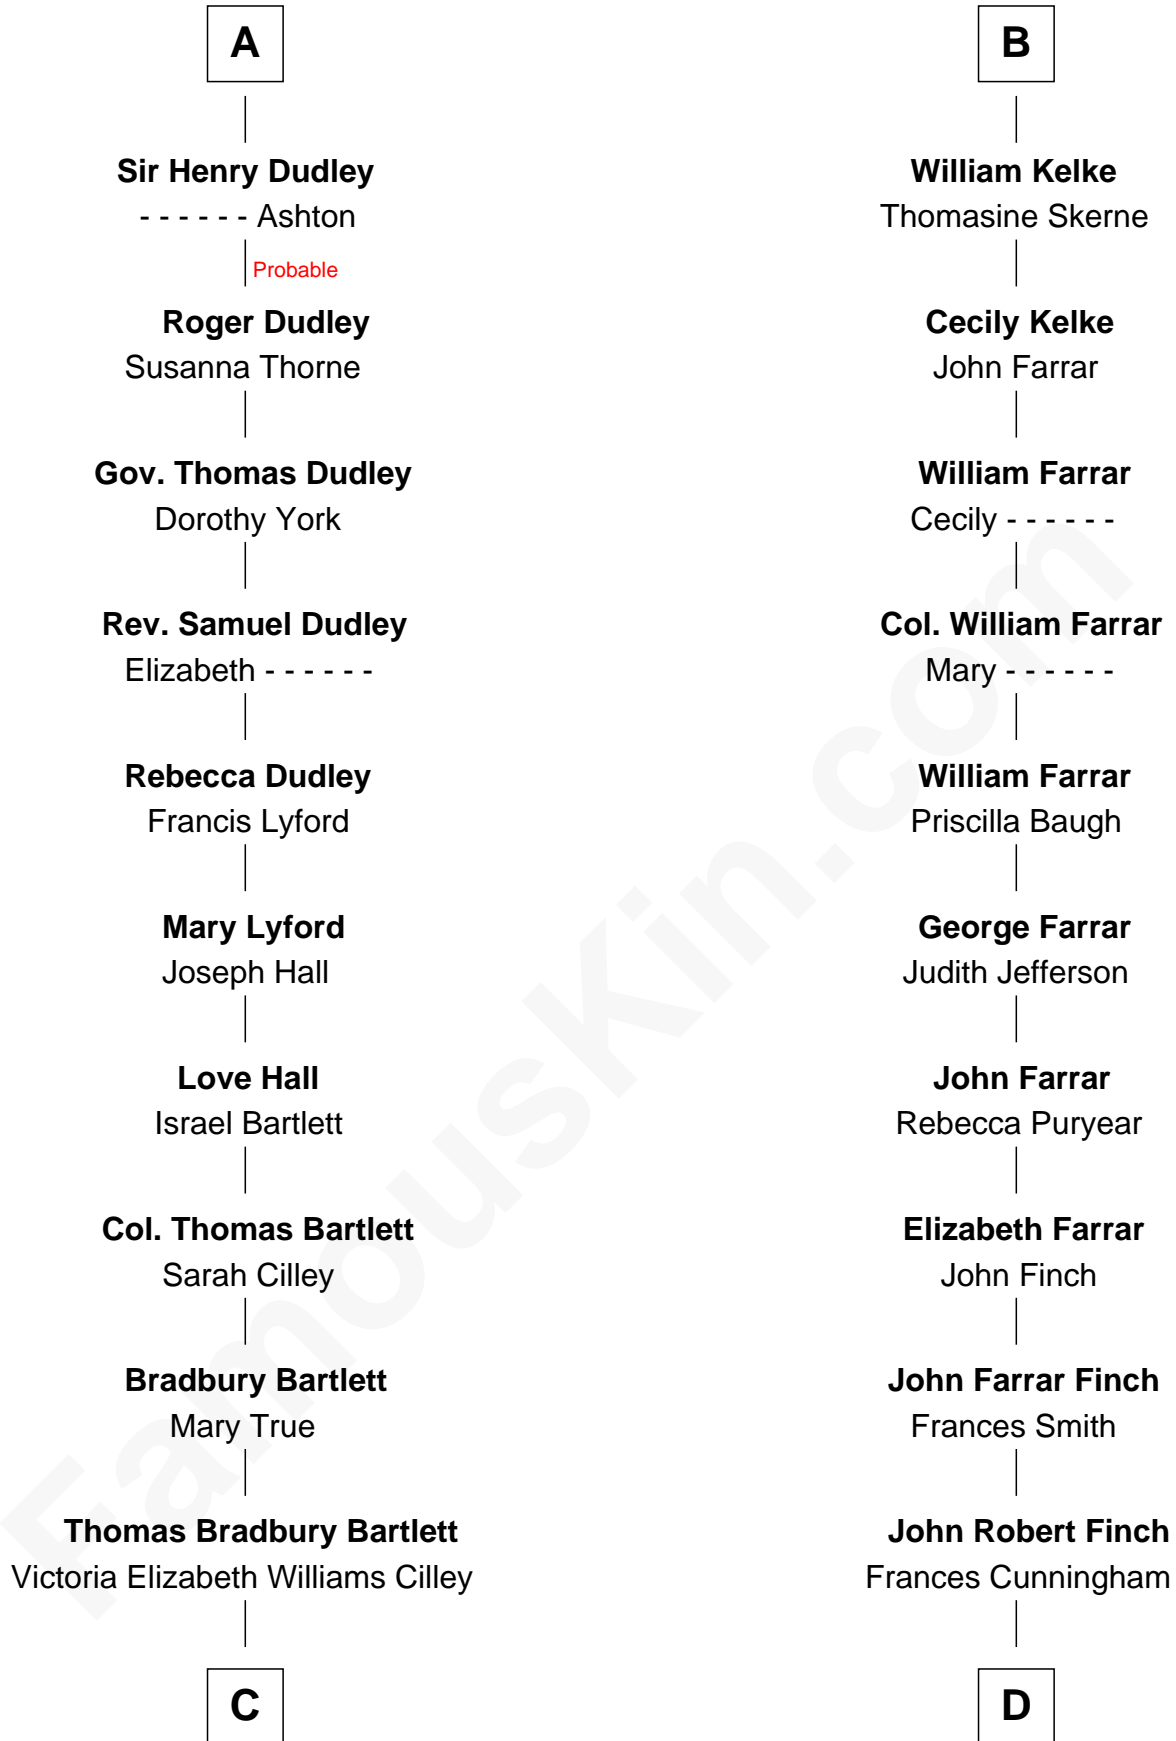

FamousKin.com

Relationship Chart of

Alan Shepard

Mercury and Apollo Astronaut

19th cousin of

Harper Lee

Author of To Kill a Mockingbird

C

Annie Elizabeth Bartlett
Frederick Johnson Shepard

Alan Bartlett Shepard
Pauline Renza Emerson

Alan Shepard
Mercury and Apollo Astronaut

D

James Cunningham Finch
Ellen Rivers Williams

Frances Cunningham Finch
Amasa Coleman Lee