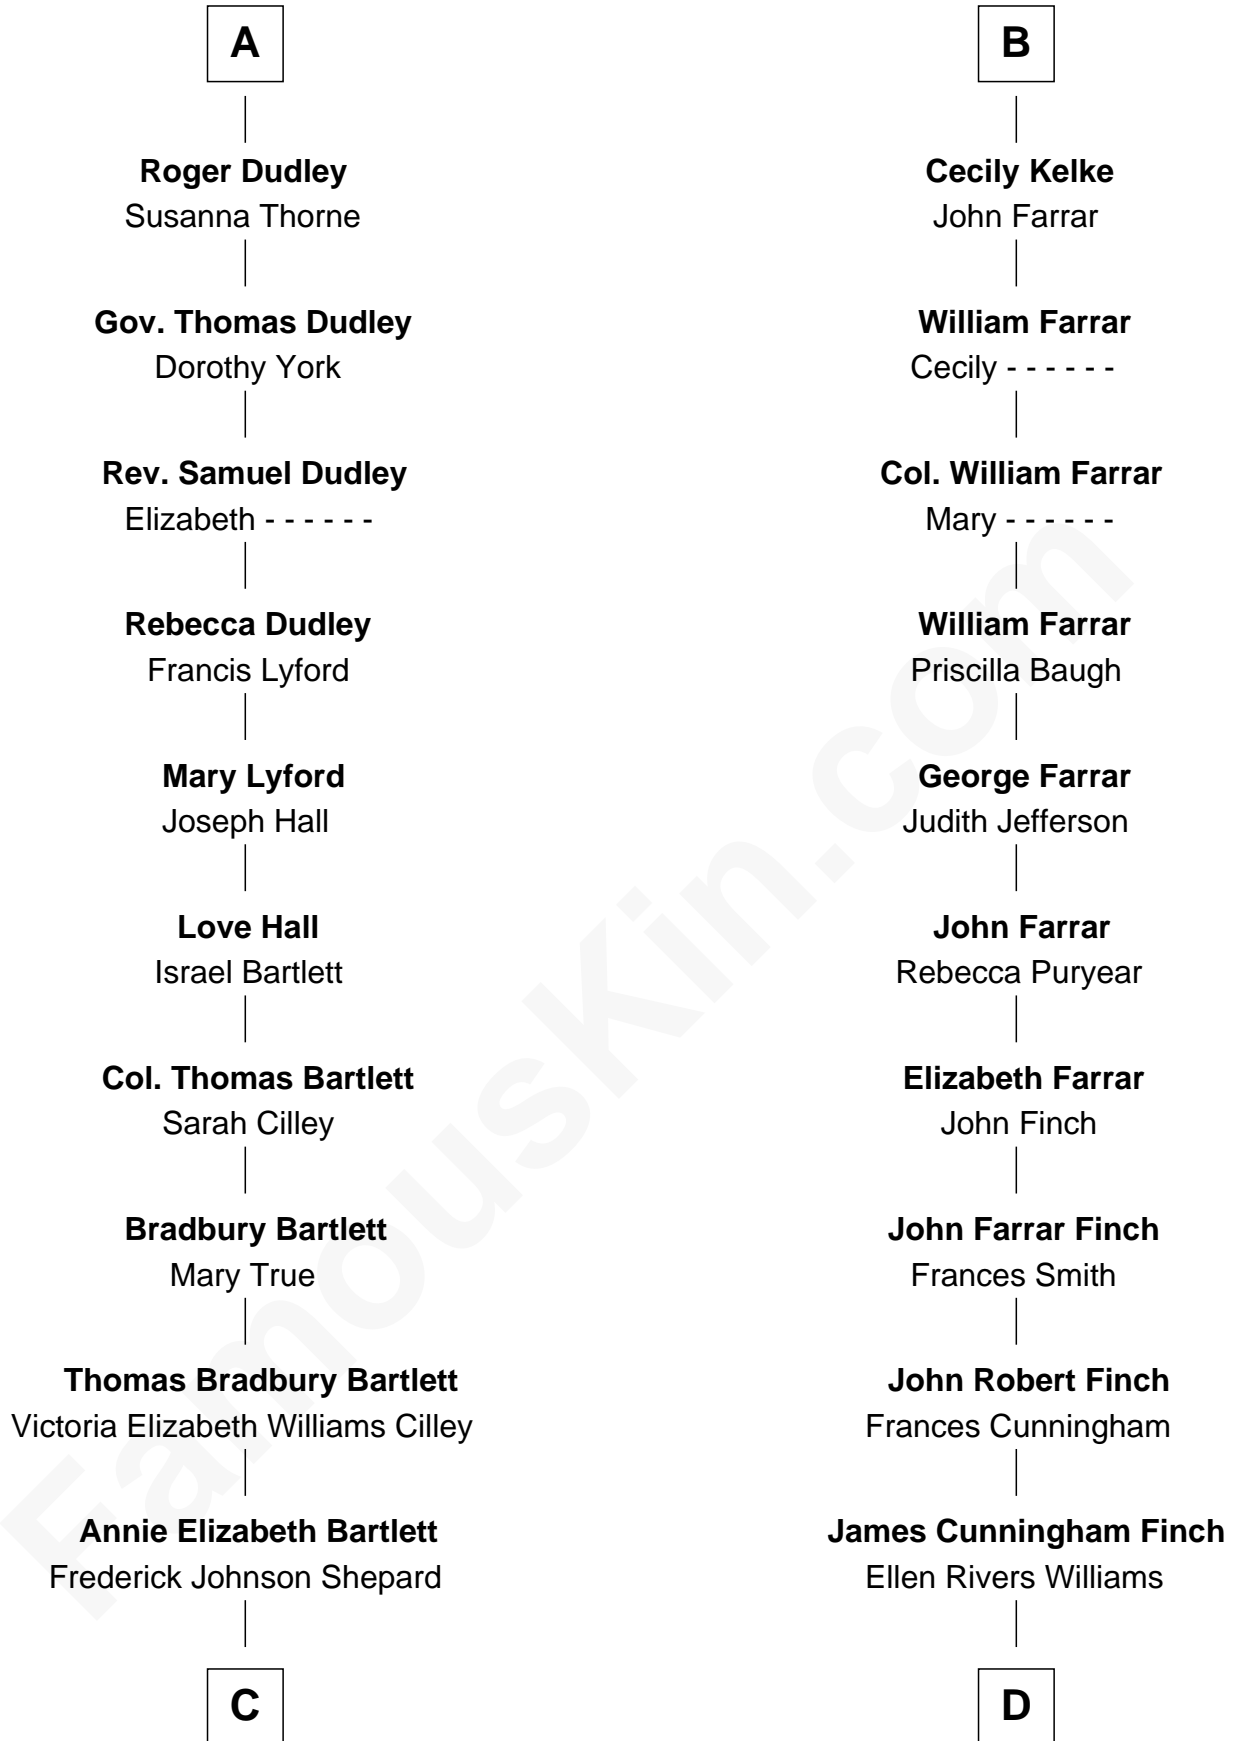

# FamousKin.com Relationship Chart of

**Alan Shepard**

*Mercury and Apollo Astronaut*

18th cousin of

**Harper Lee**

*Author of To Kill a Mockingbird*

**Sir Philip le Despencer**

Elizabeth - - - - -

**Sir Philip le Despencer**

Elizabeth de Tibetot

**Margery Despencer**

Sir Roger Wentworth

**Sir Philip Wentworth**

Mary Clifford

**Elizabeth Wentworth**

Sir Martin de la See

**Elizabeth de la See**

Roger Kelke

**Christopher Kelke**

Isabel Girlington

**William Kelke**

Thomasine Skerne

**B**

**C**

**Alan Bartlett Shepard**  
Pauline Renza Emerson

**Alan Shepard**  
*Mercury and Apollo Astronaut*

**D**

**Frances Cunningham Finch**  
Amasa Coleman Lee

**Harper Lee**  
*Author of To Kill a Mockingbird*