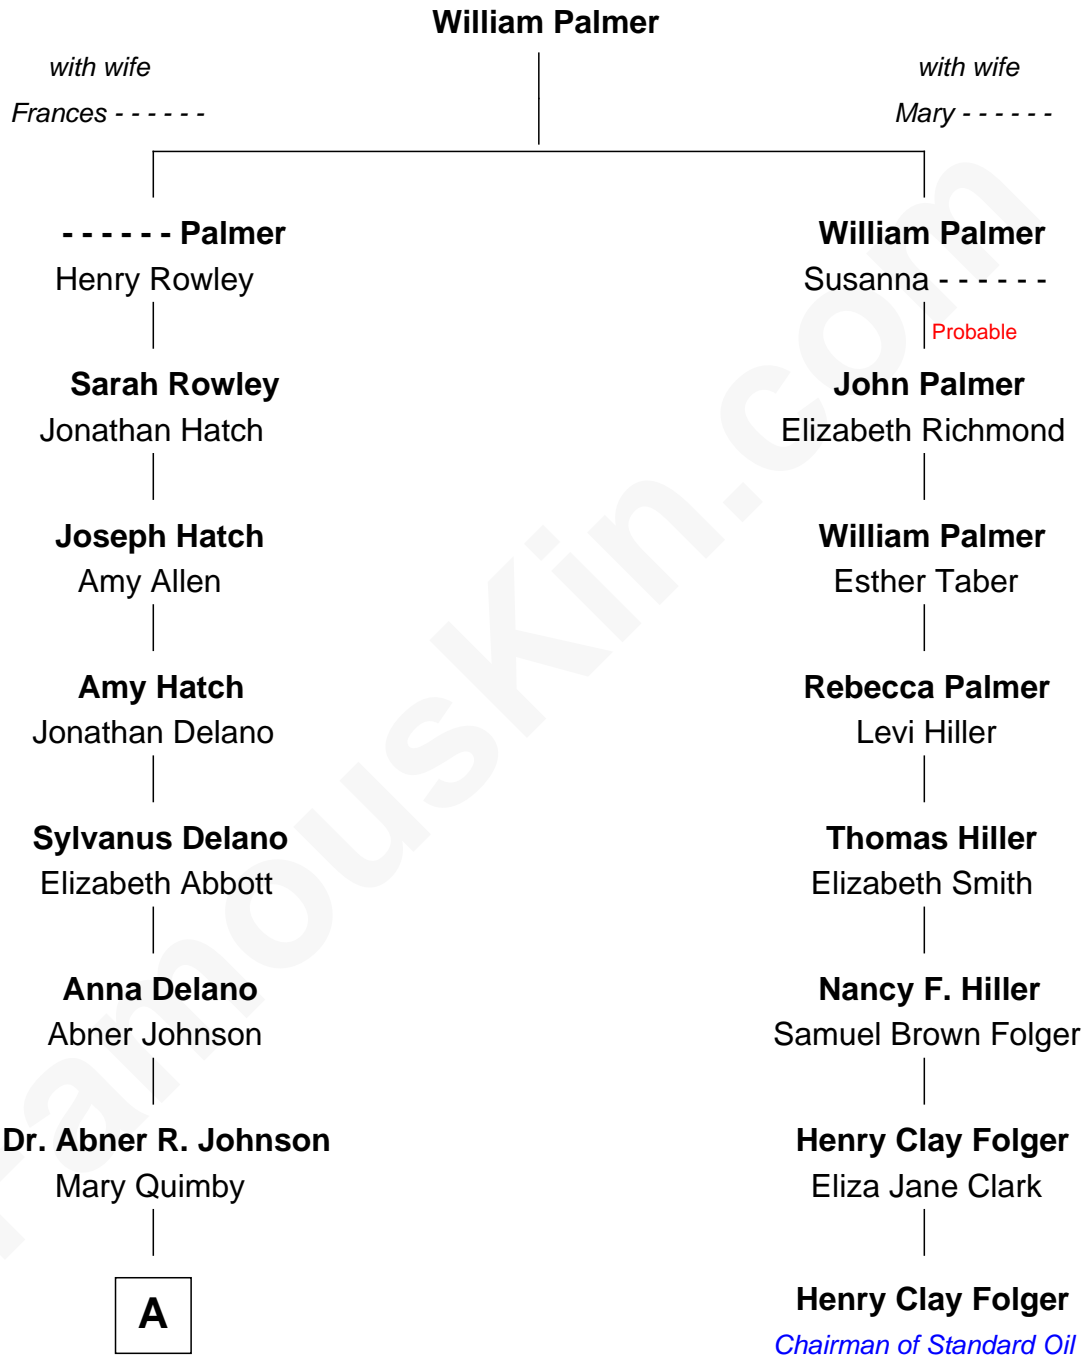

FamousKin.com

Relationship Chart of

Alan Shepard

Mercury and Apollo Astronaut

7th cousin 3 times removed of

Henry Clay Folger

Founder of Folger Shakespeare Library and Chairman of Standard Oil

A

—
Rosina E. Johnson
William Henry Shepard

—
Frederick Johnson Shepard
Annie Elizabeth Bartlett

—
Alan Bartlett Shepard
Pauline Renza Emerson

—
Alan Shepard
Mercury and Apollo Astronaut

FamousKin.com