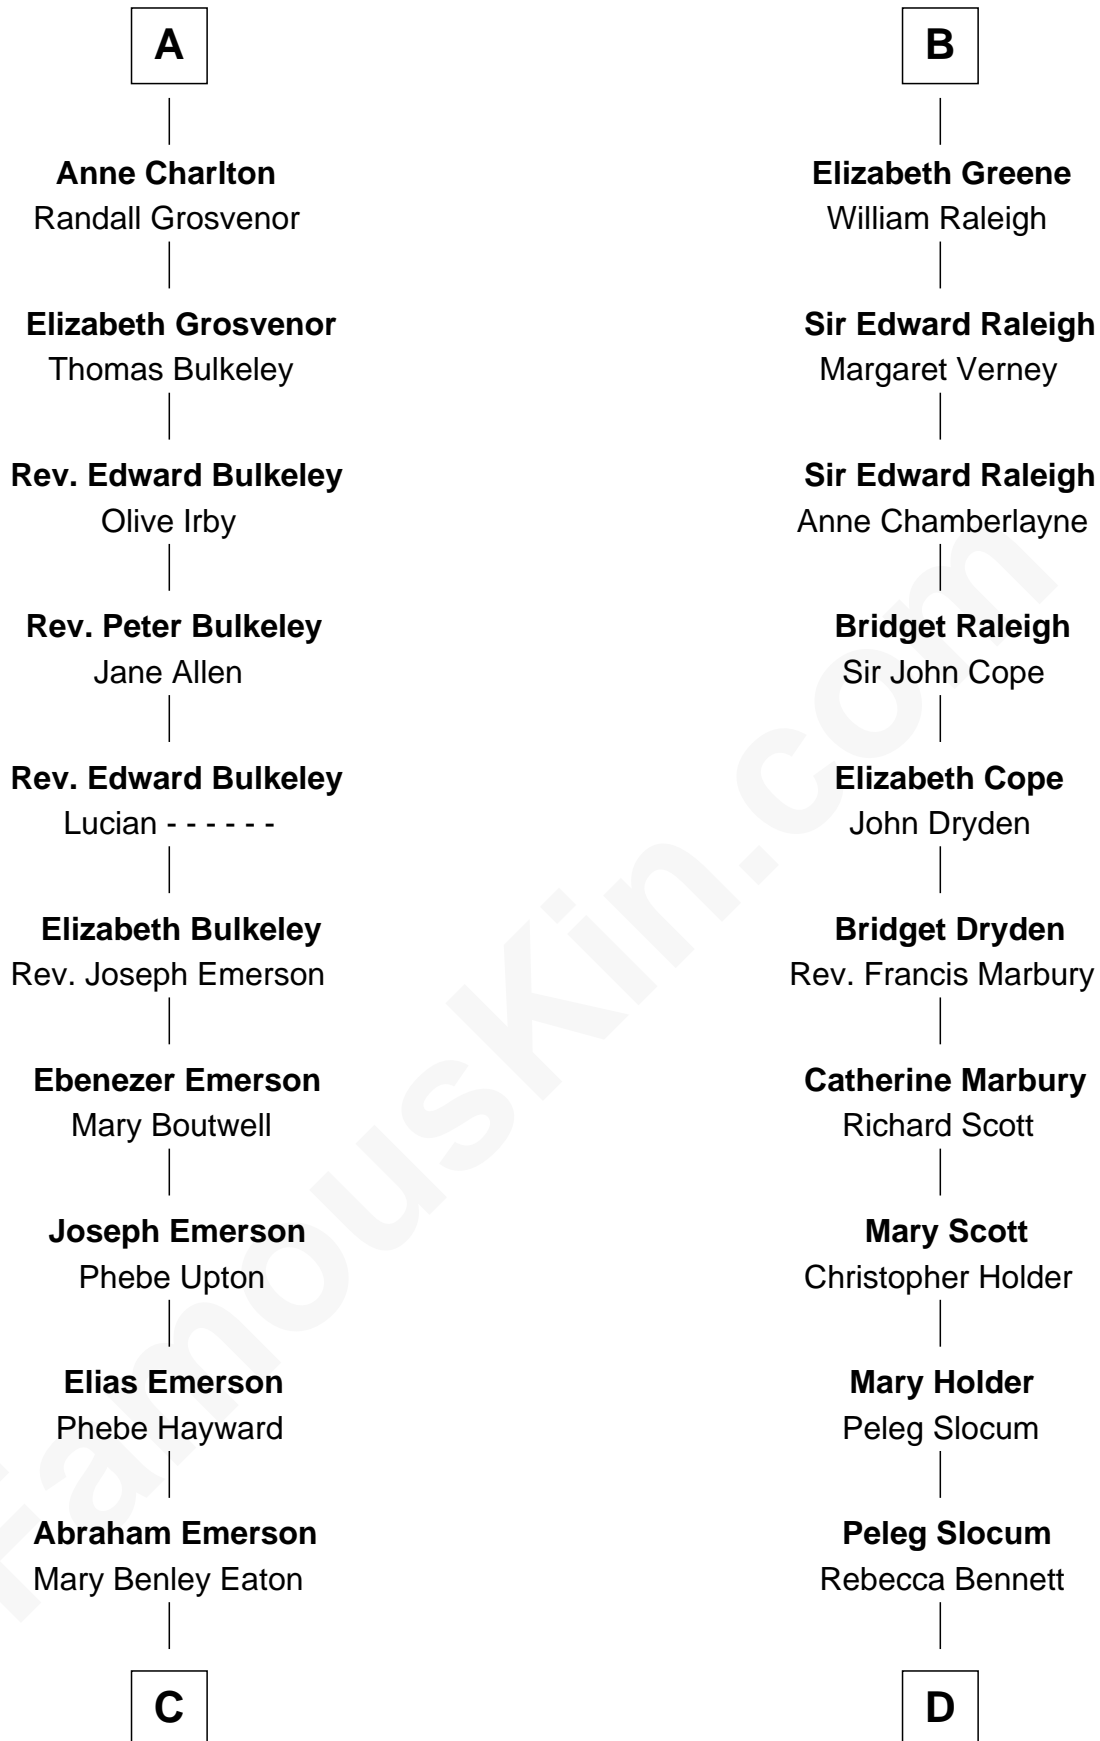

### Alan Shepard

*Mercury and Apollo Astronaut*

20th cousin 1 time removed of

### Henry Clay Folger

*Founder of Folger Shakespeare Library and Chairman of Standard Oil*

#### Sir Roger de Somery

Nichole d'Aubenev

**C**

**Charles Stillman Emerson**

Hannah Maria Emmons

**Charles Stillman Emerson**

Belle Winslow

**Pauline Renza Emerson**