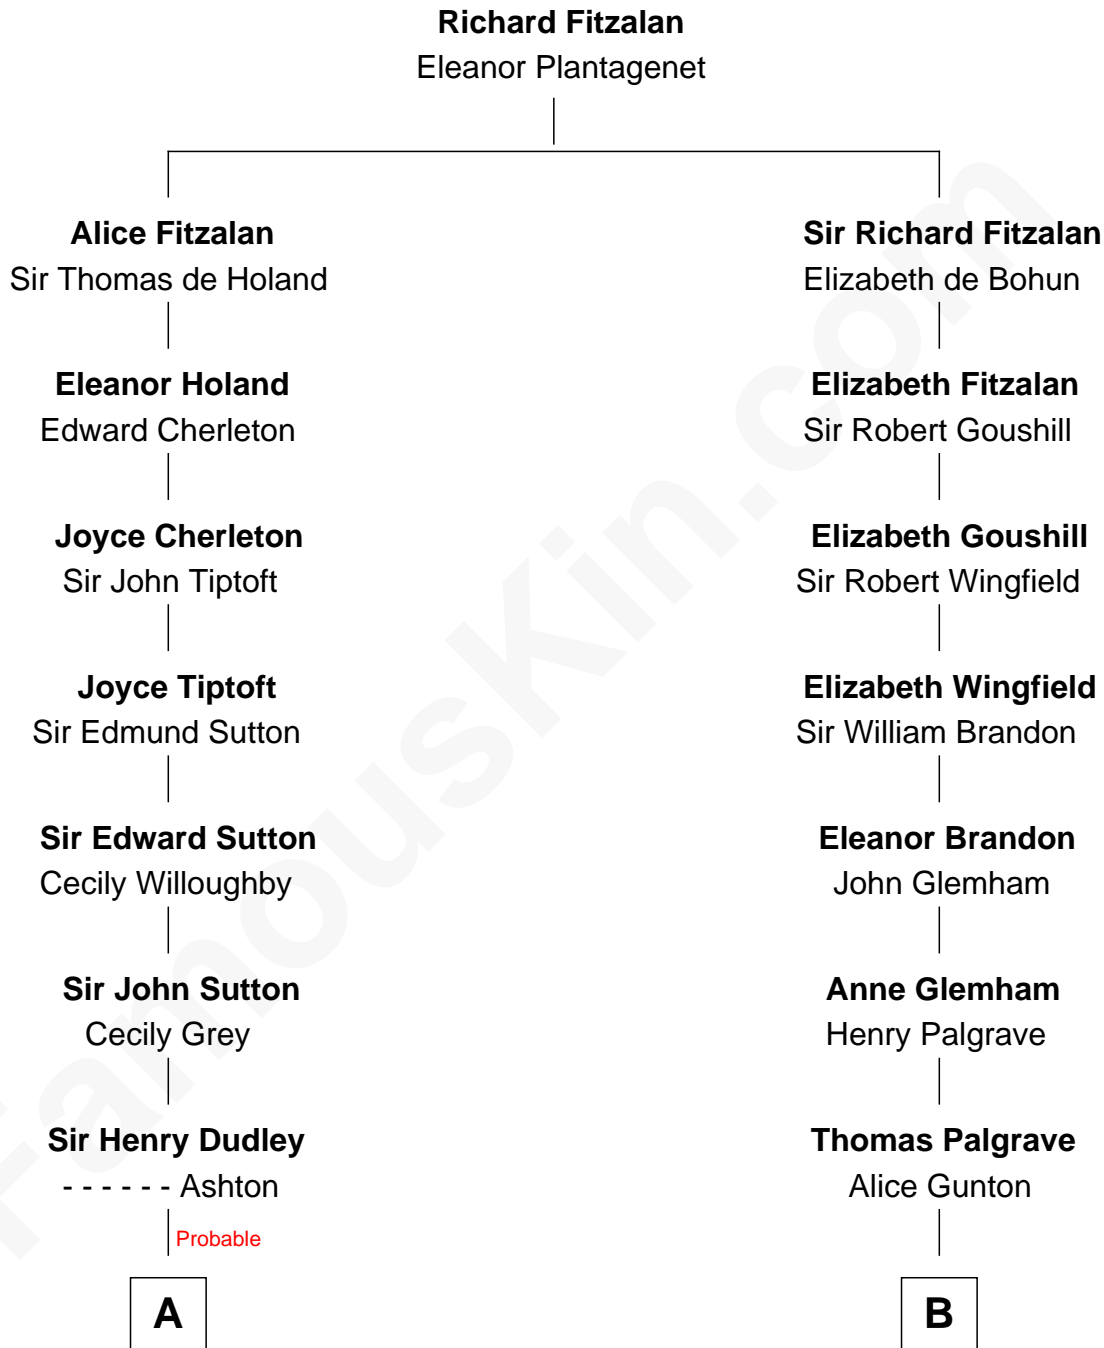

# FamousKin.com Relationship Chart of

**Alan Shepard**

*Mercury and Apollo Astronaut*

17th cousin 1 time removed of

**Henry Clay Folger**

*Founder of Folger Shakespeare Library and Chairman of Standard Oil*

**C**

—  
**Alan Bartlett Shepard**  
Pauline Renza Emerson

—  
**Alan Shepard**  
*Mercury and Apollo Astronaut*

FamousKin.com