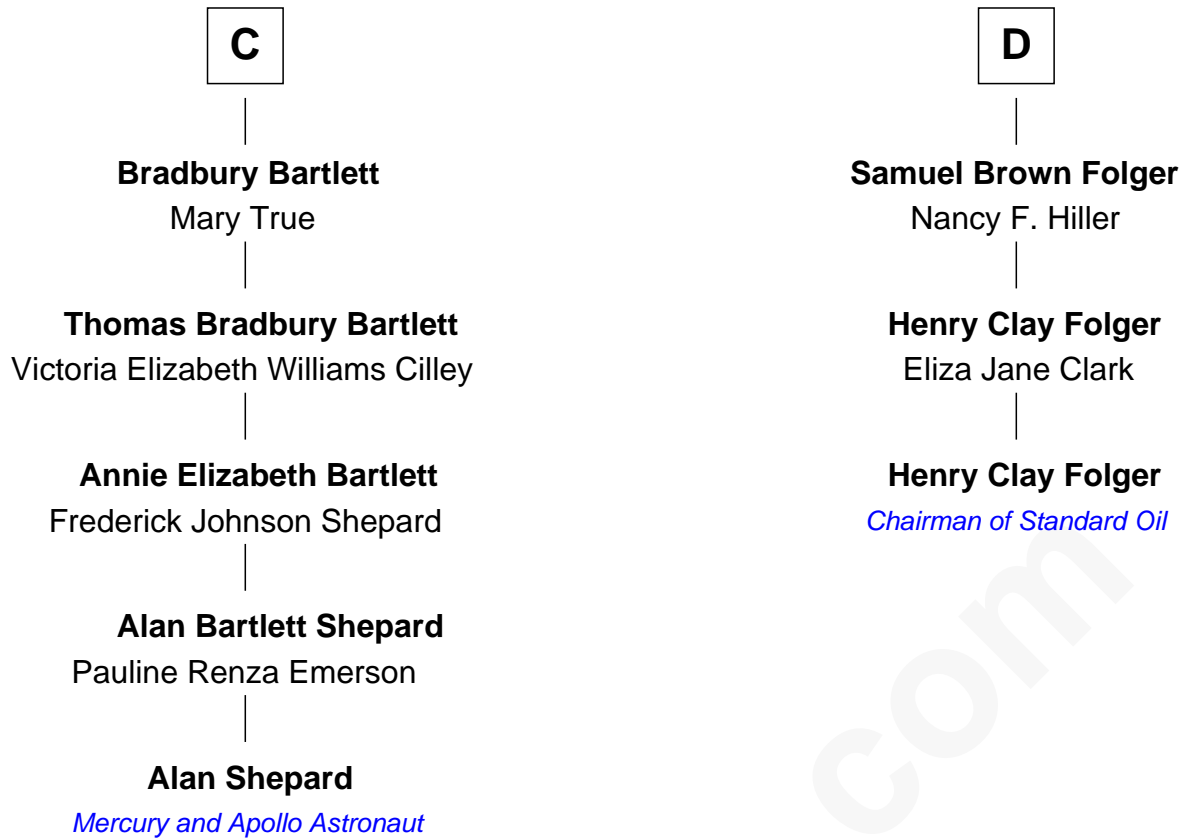

FamousKin.com
Relationship Chart of
Alan Shepard

Mercury and Apollo Astronaut

19th cousin 2 times removed of

Henry Clay Folger

Founder of Folger Shakespeare Library and Chairman of Standard Oil

Sir Hugh le Despencer
 Isabella de Beauchamp

Edward Despencer
 Elizabeth Burghersh

Alice le Despenser
 Sir John Sutton

Margaret Despencer
 Robert de Ferrers

Sir John Sutton
 Constance Blount

Phillippa Ferrers
 Sir Thomas Greene

Sir John Sutton
 Elizabeth Berkeley

Elizabeth Greene
 William Raleigh

Sir Edmund Sutton
 Joyce Tiptoft

Sir Edward Raleigh
 Margaret Verney

A

B

FamousKin.com