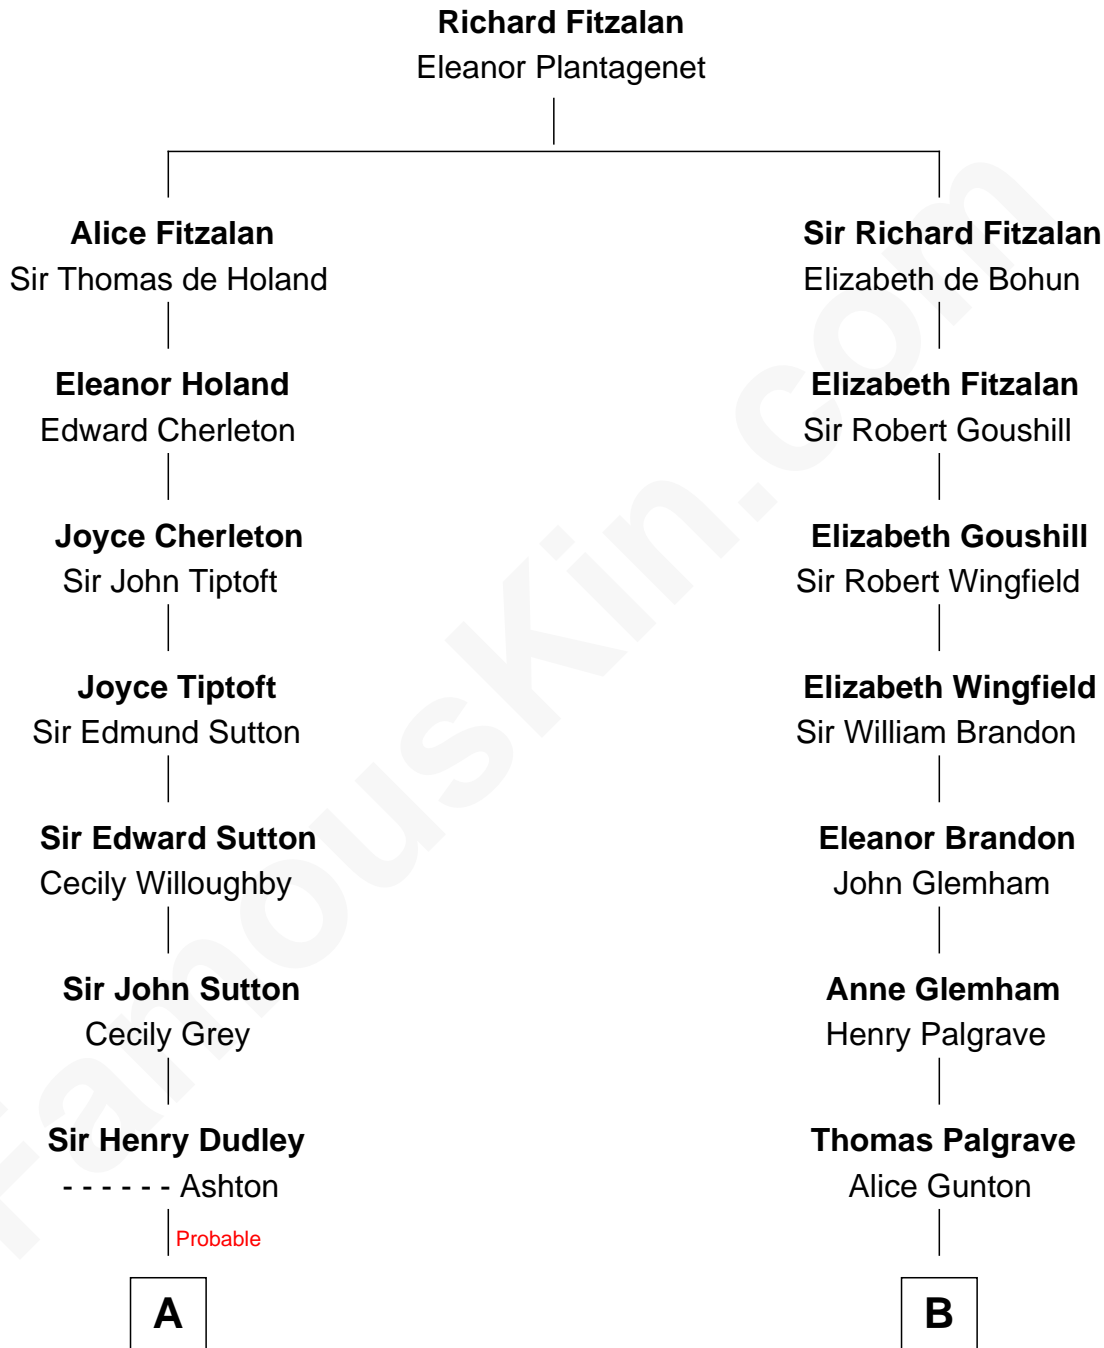

FamousKin.com

Relationship Chart of

Alan Shepard

Mercury and Apollo Astronaut

16th cousin 2 times removed of

J. A. Folger

Founder of Folger Coffee Company

C

—
Alan Bartlett Shepard
Pauline Renza Emerson

—
Alan Shepard
Mercury and Apollo Astronaut

FamousKin.com