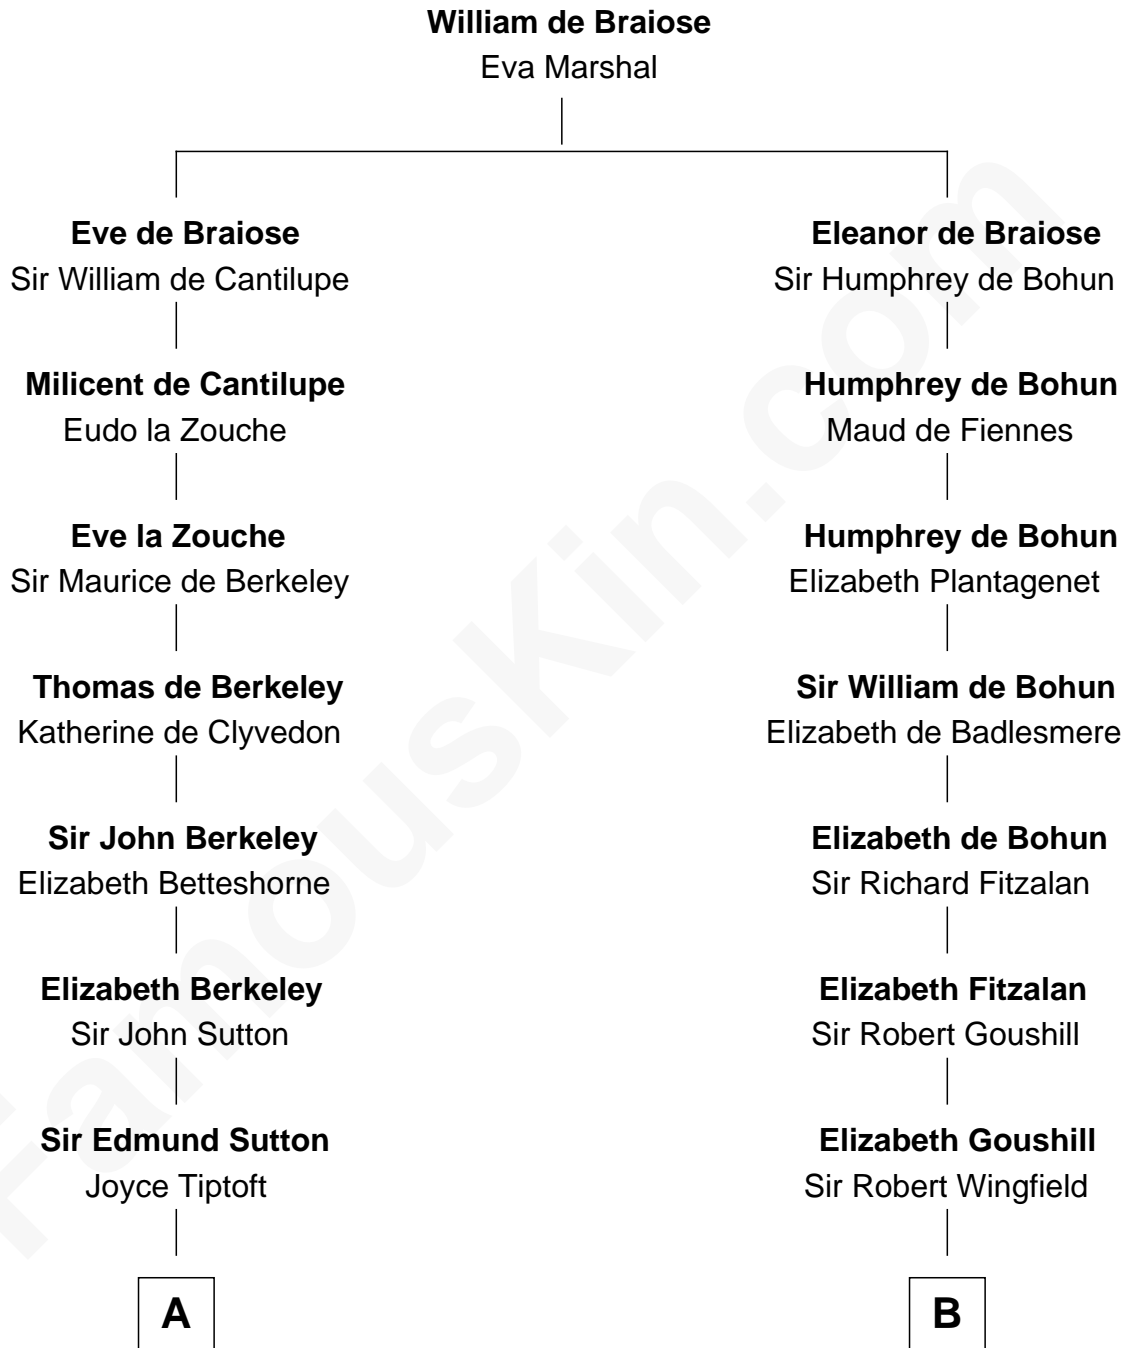

FamousKin.com

Relationship Chart of

Alan Shepard

Mercury and Apollo Astronaut

20th cousin 1 time removed of

J. A. Folger

Founder of Folger Coffee Company

C

Bradbury Bartlett

Mary True

Thomas Bradbury Bartlett

Victoria Elizabeth Williams Cilley

Annie Elizabeth Bartlett

Frederick Johnson Shepard

Alan Bartlett Shepard

Pauline Renza Emerson