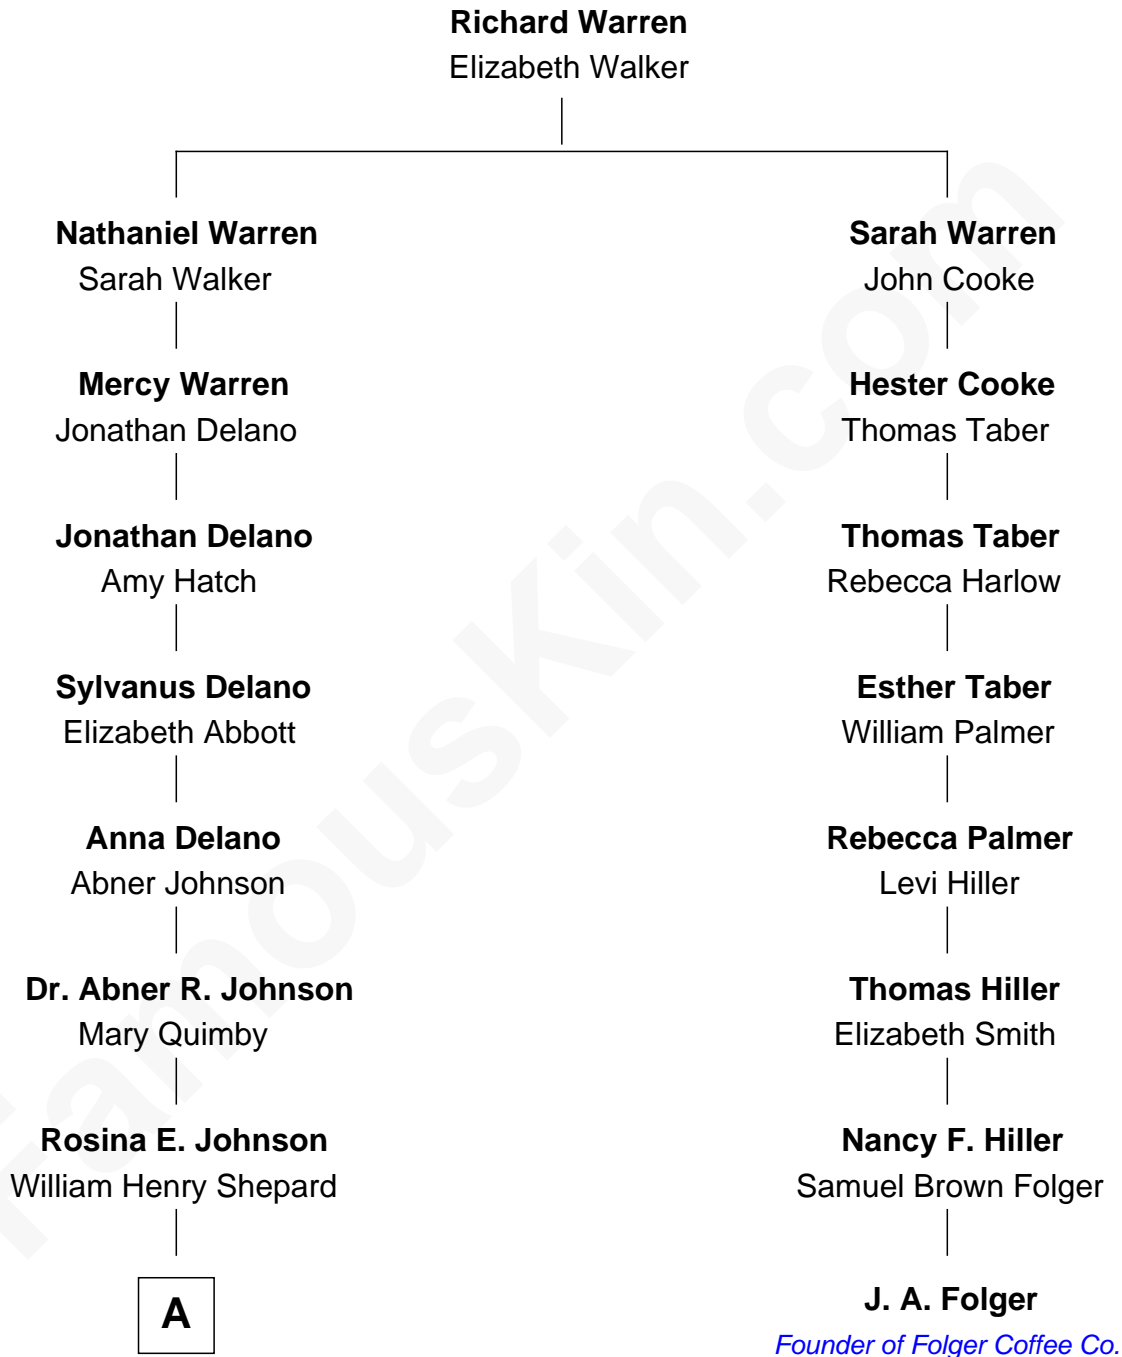

## Relationship Chart of

### Alan Shepard

*Mercury and Apollo Astronaut*

7th cousin 2 times removed of

### J. A. Folger

*Founder of Folger Coffee Company*

**A**

—  
**Frederick Johnson Shepard**

Annie Elizabeth Bartlett

—  
**Alan Bartlett Shepard**

Pauline Renza Emerson

—  
**Alan Shepard**