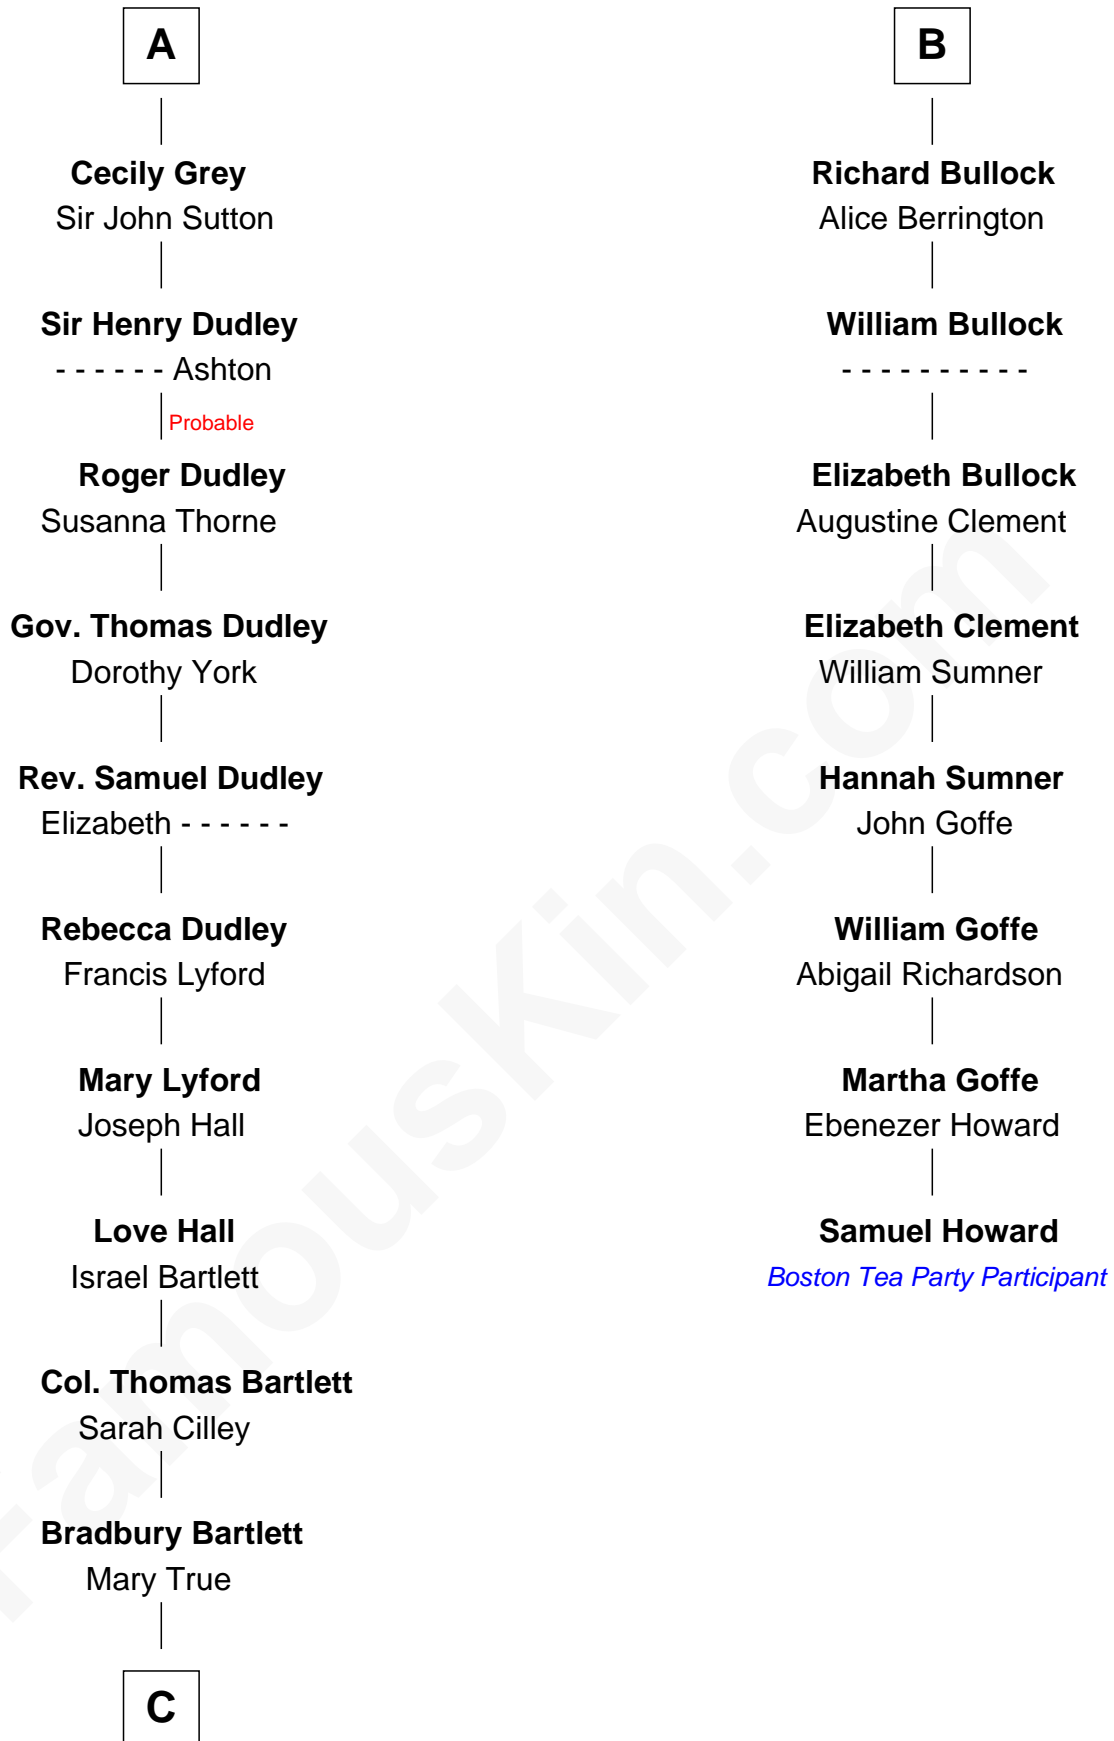

FamousKin.com

Relationship Chart of

Alan Shepard

Mercury and Apollo Astronaut

14th cousin 6 times removed of

Samuel Howard

Boston Tea Party Participant

Bartholomew de Badlesmere

Maud de Badlesmere

John de Vere

Aubrey de Vere

Alice FitzWalter

Sir Richard de Vere

Alice Sergeaux

Sir John de Vere

Elizabeth Howard

Joan de Vere

Sir William Norreys

Margaret Norreys

Gilbert Bullock

Thomas Bullock

Alice Kingsmill

B

C

—
Thomas Bradbury Bartlett
Victoria Elizabeth Williams Cilley

—
Annie Elizabeth Bartlett
Frederick Johnson Shepard

—
Alan Bartlett Shepard
Pauline Renza Emerson

—
Alan Shepard
Mercury and Apollo Astronaut