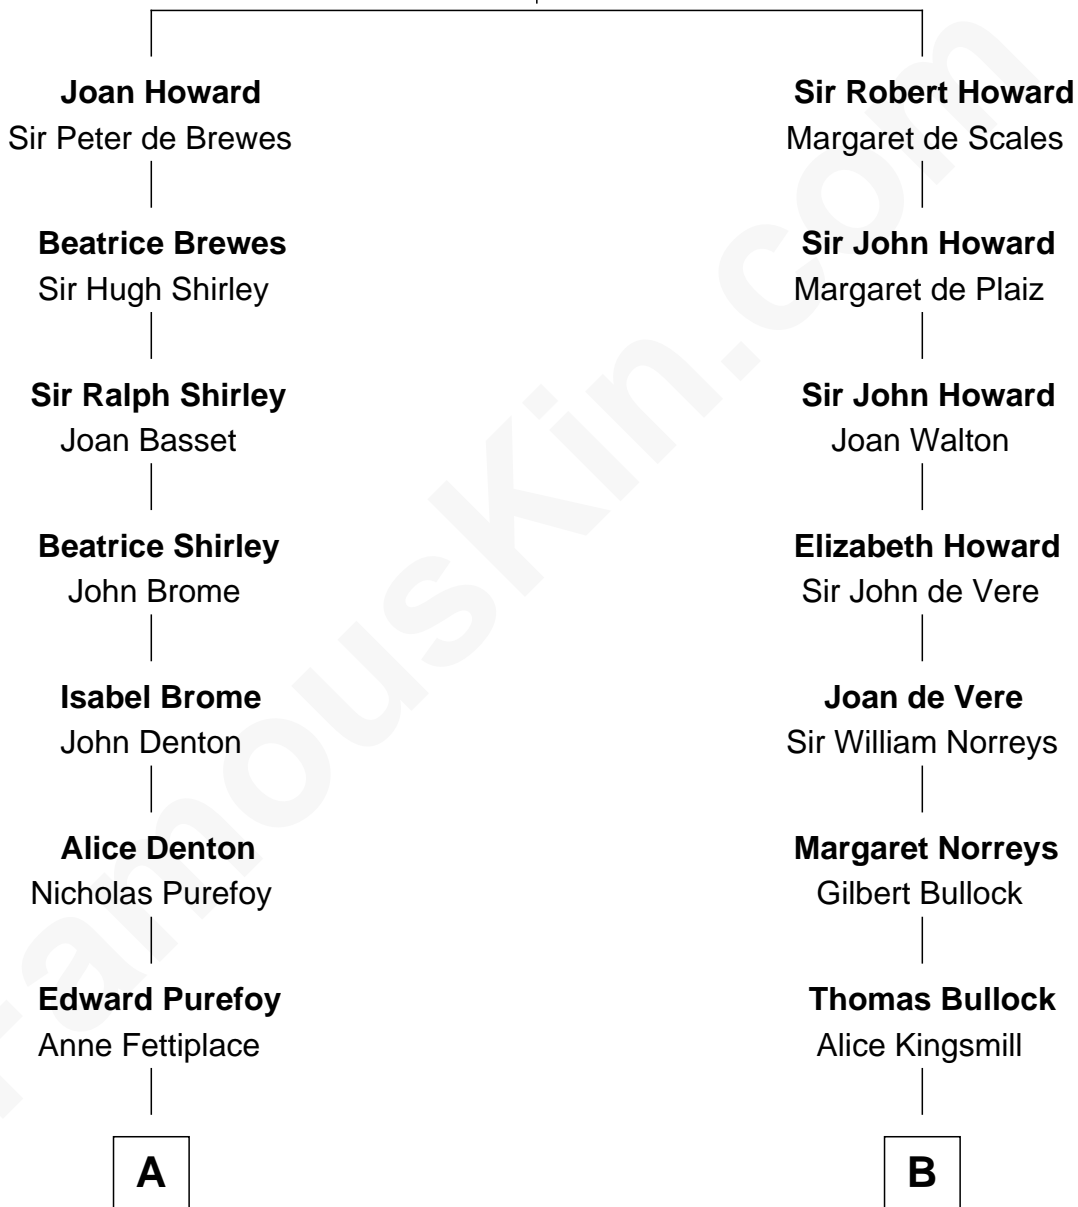

# FamousKin.com Relationship Chart of

**Alan Shepard**

*Mercury and Apollo Astronaut*

14th cousin 5 times removed of

**Samuel Howard**

*Boston Tea Party Participant*

**Sir John Howard**

Alice de Bois

**C**

—  
**Annie Elizabeth Bartlett**  
Frederick Johnson Shepard

—  
**Alan Bartlett Shepard**  
Pauline Renza Emerson

—  
**Alan Shepard**  
*Mercury and Apollo Astronaut*

FamousKin.com