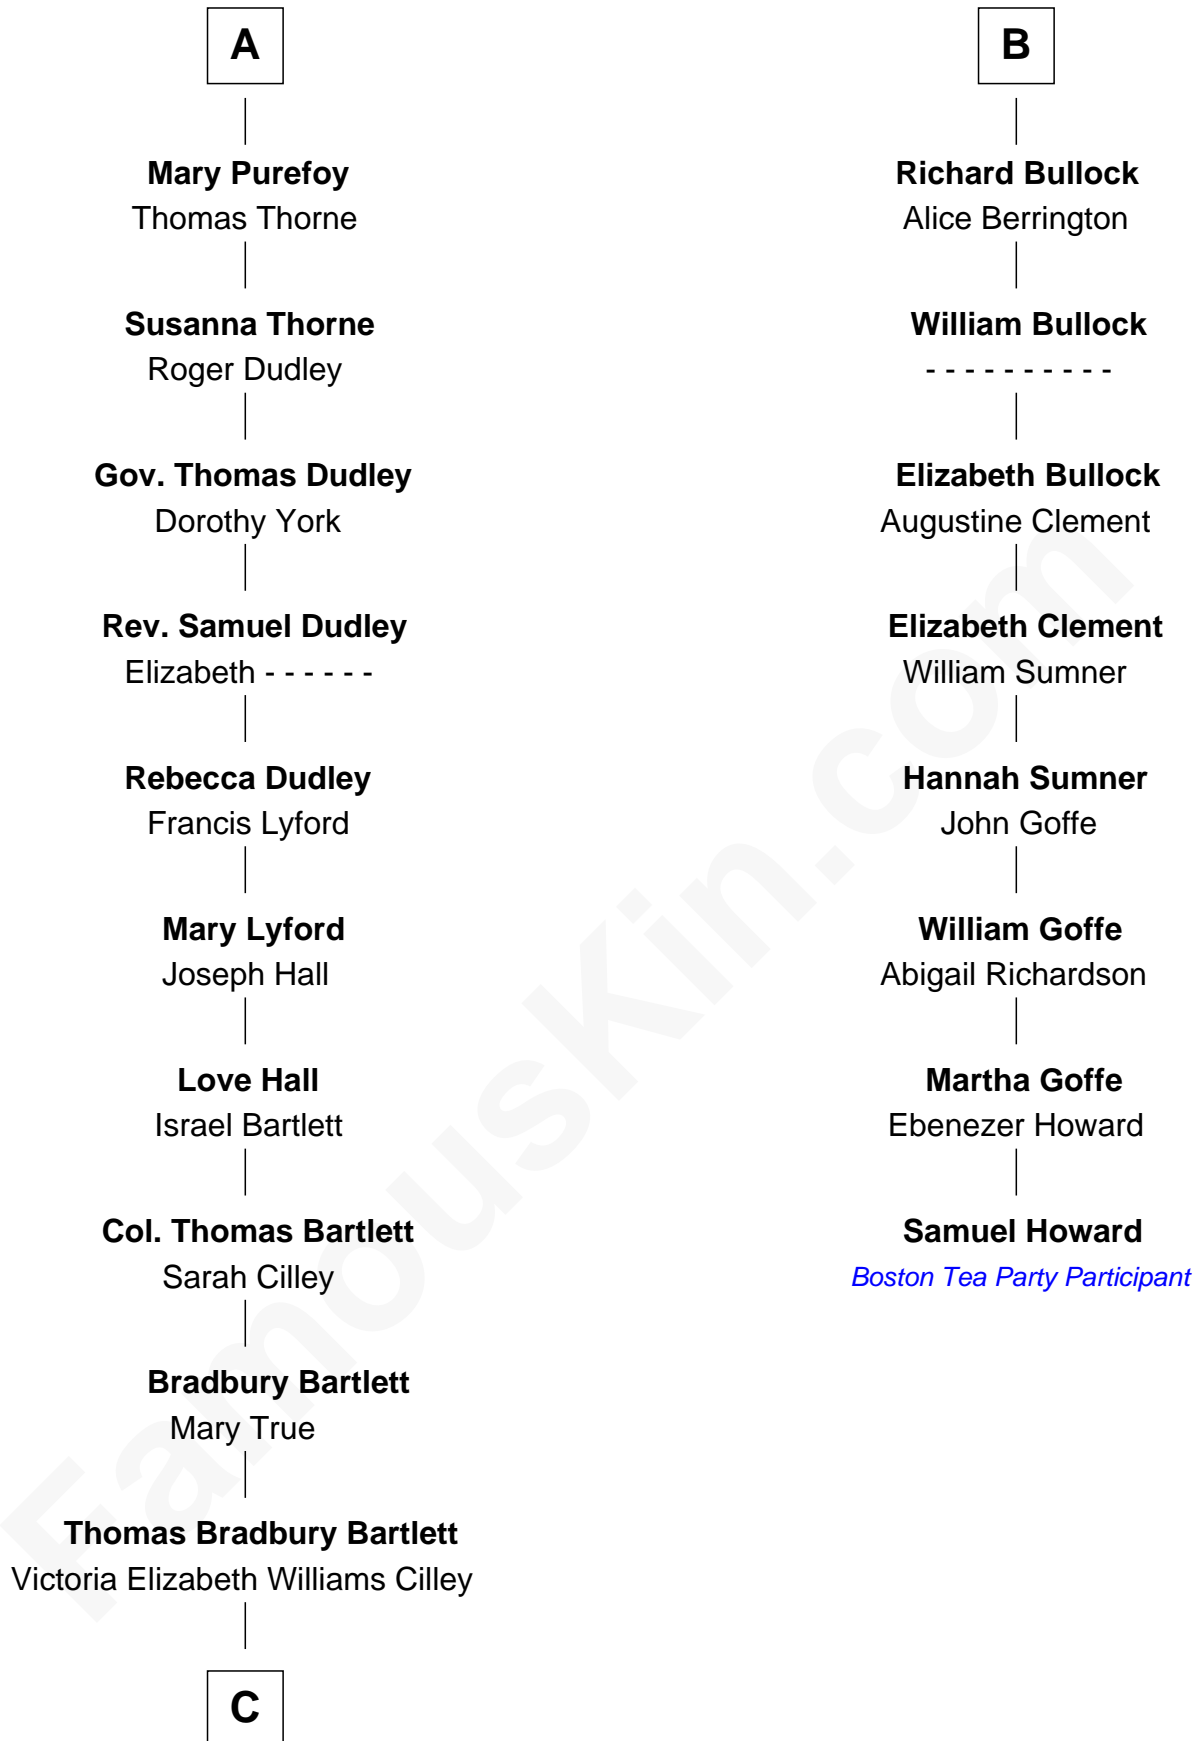

# FamousKin.com Relationship Chart of

**Alan Shepard**

*Mercury and Apollo Astronaut*

14th cousin 5 times removed of

**Samuel Howard**

*Boston Tea Party Participant*

**Sir John Howard**

Alice de Bois

**C**

—  
**Annie Elizabeth Bartlett**  
Frederick Johnson Shepard

—  
**Alan Bartlett Shepard**  
Pauline Renza Emerson

—  
**Alan Shepard**  
*Mercury and Apollo Astronaut*

FamousKin.com