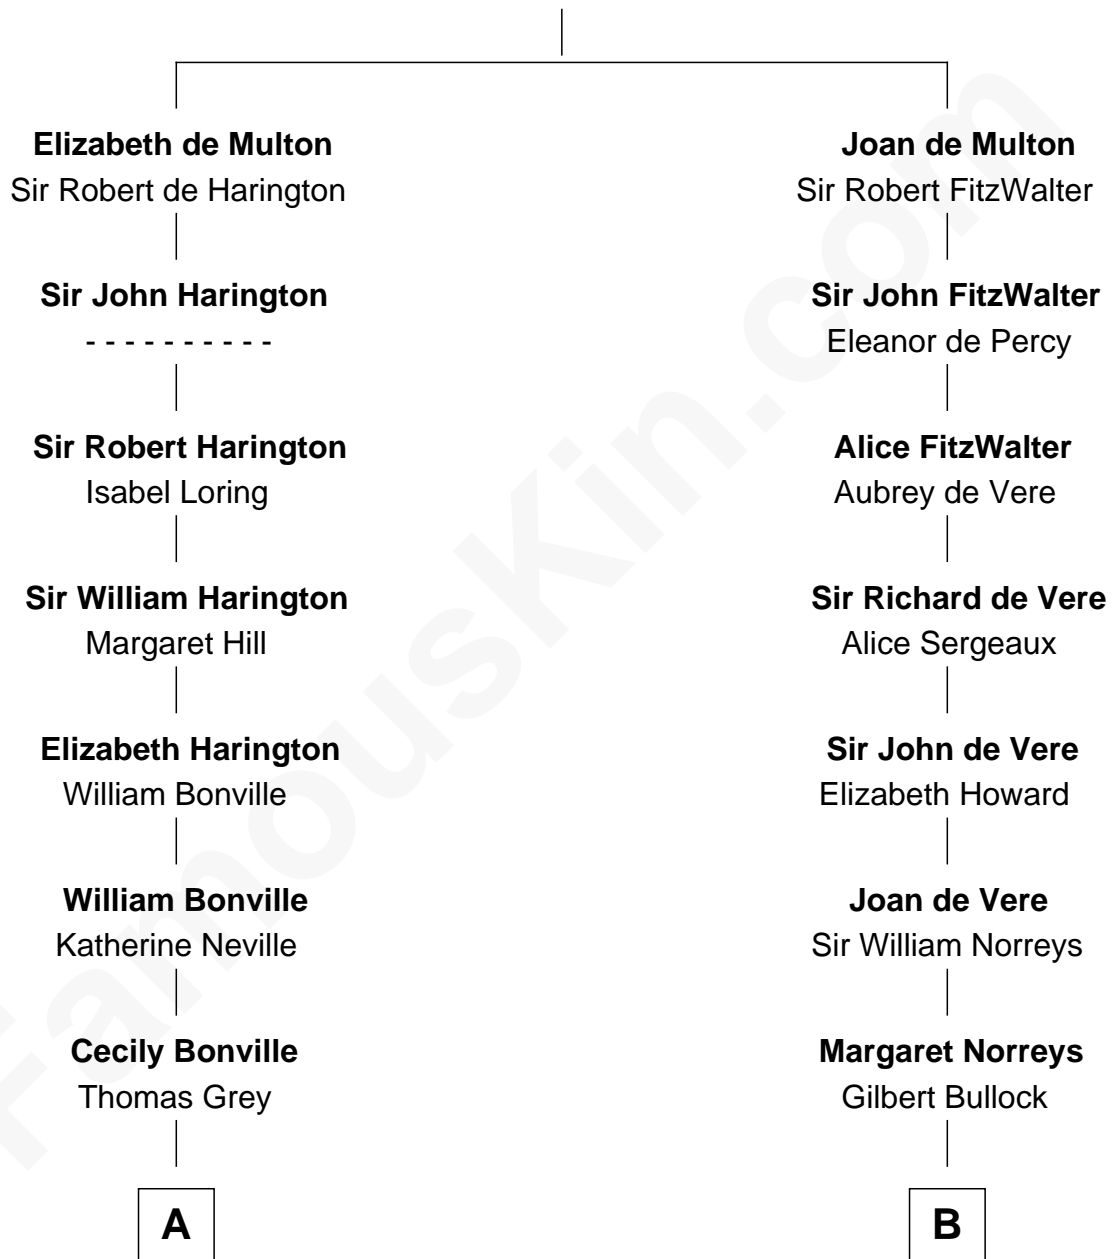

## Relationship Chart of

### Alan Shepard

*Mercury and Apollo Astronaut*

15th cousin 5 times removed of

### Samuel Howard

*Boston Tea Party Participant*

**Sir Thomas de Multon**

Eleanor de Burgh

**C**

—  
**Thomas Bradbury Bartlett**  
Victoria Elizabeth Williams Cilley

—  
**Annie Elizabeth Bartlett**  
Frederick Johnson Shepard

—  
**Alan Bartlett Shepard**  
Pauline Renza Emerson

—  
**Alan Shepard**  
*Mercury and Apollo Astronaut*

FamousKin.com