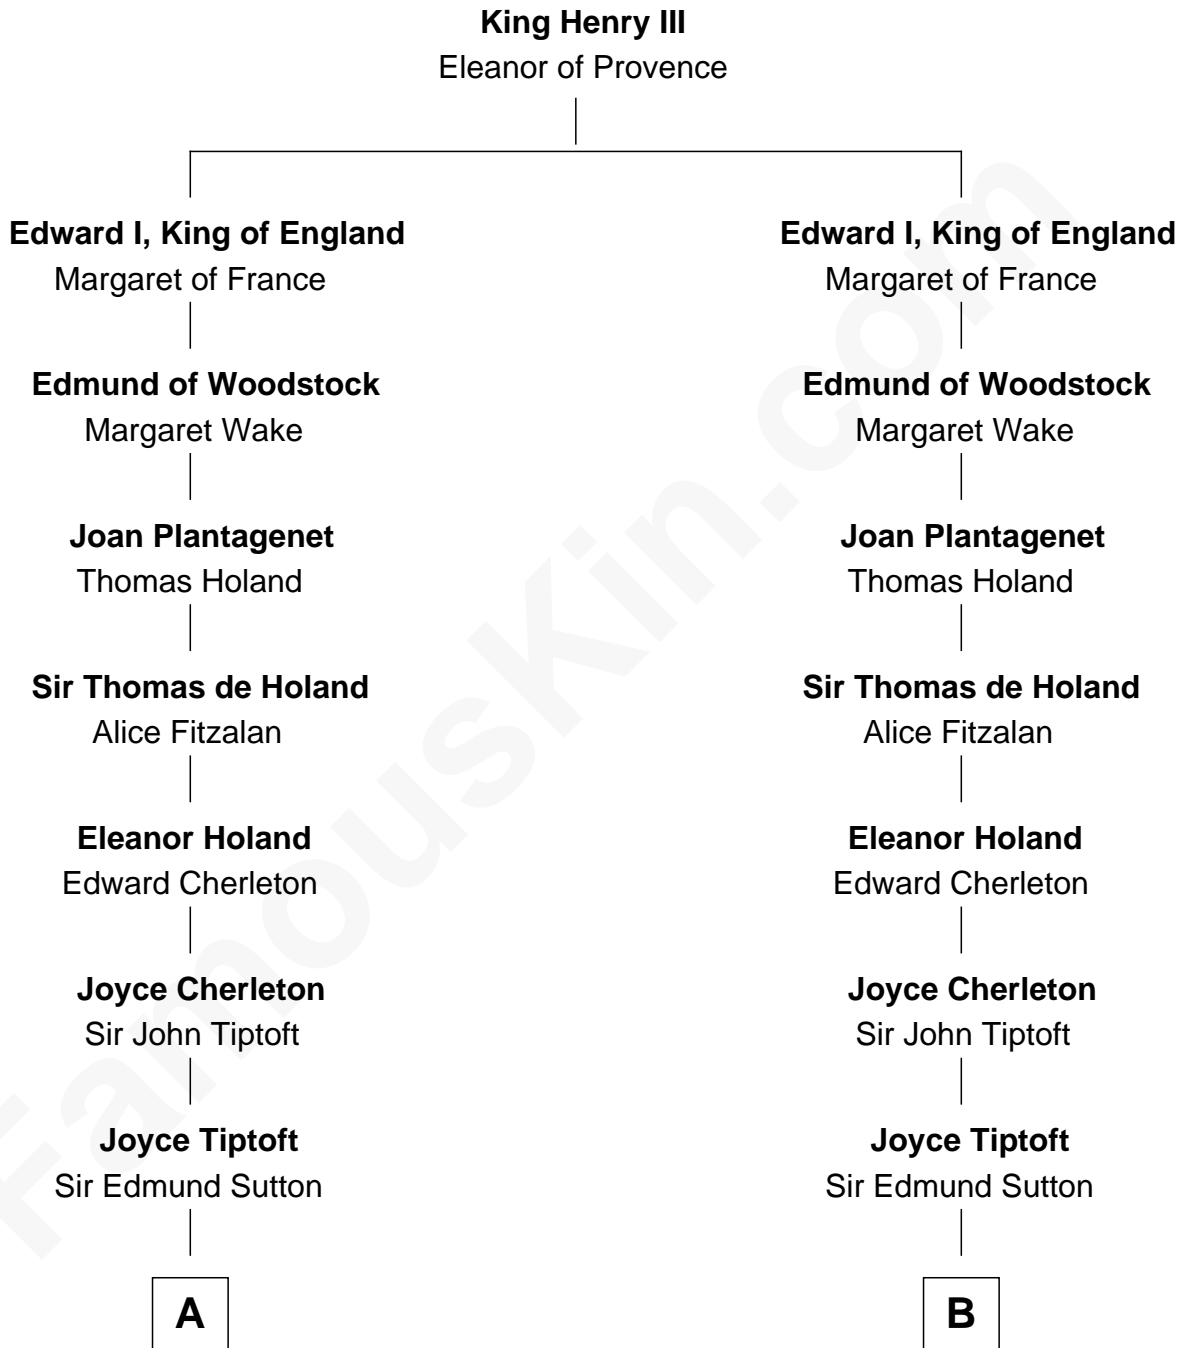

FamousKin.com

Relationship Chart of

Alan Shepard

Mercury and Apollo Astronaut

20th cousin 1 time removed of

Dr. H. H. Holmes

Serial Killer aka "Devil in the White City"

C

Bradbury Bartlett

Mary True

Thomas Bradbury Bartlett

Victoria Elizabeth Williams Cilley

Annie Elizabeth Bartlett

Frederick Johnson Shepard

Alan Bartlett Shepard

Pauline Renza Emerson

Alan Shepard

Mercury and Apollo Astronaut

D

Samuel Mudgett

Mary Morrill

Scribner Mudgett

Nancy Prescott

Levi Horton Mudgett