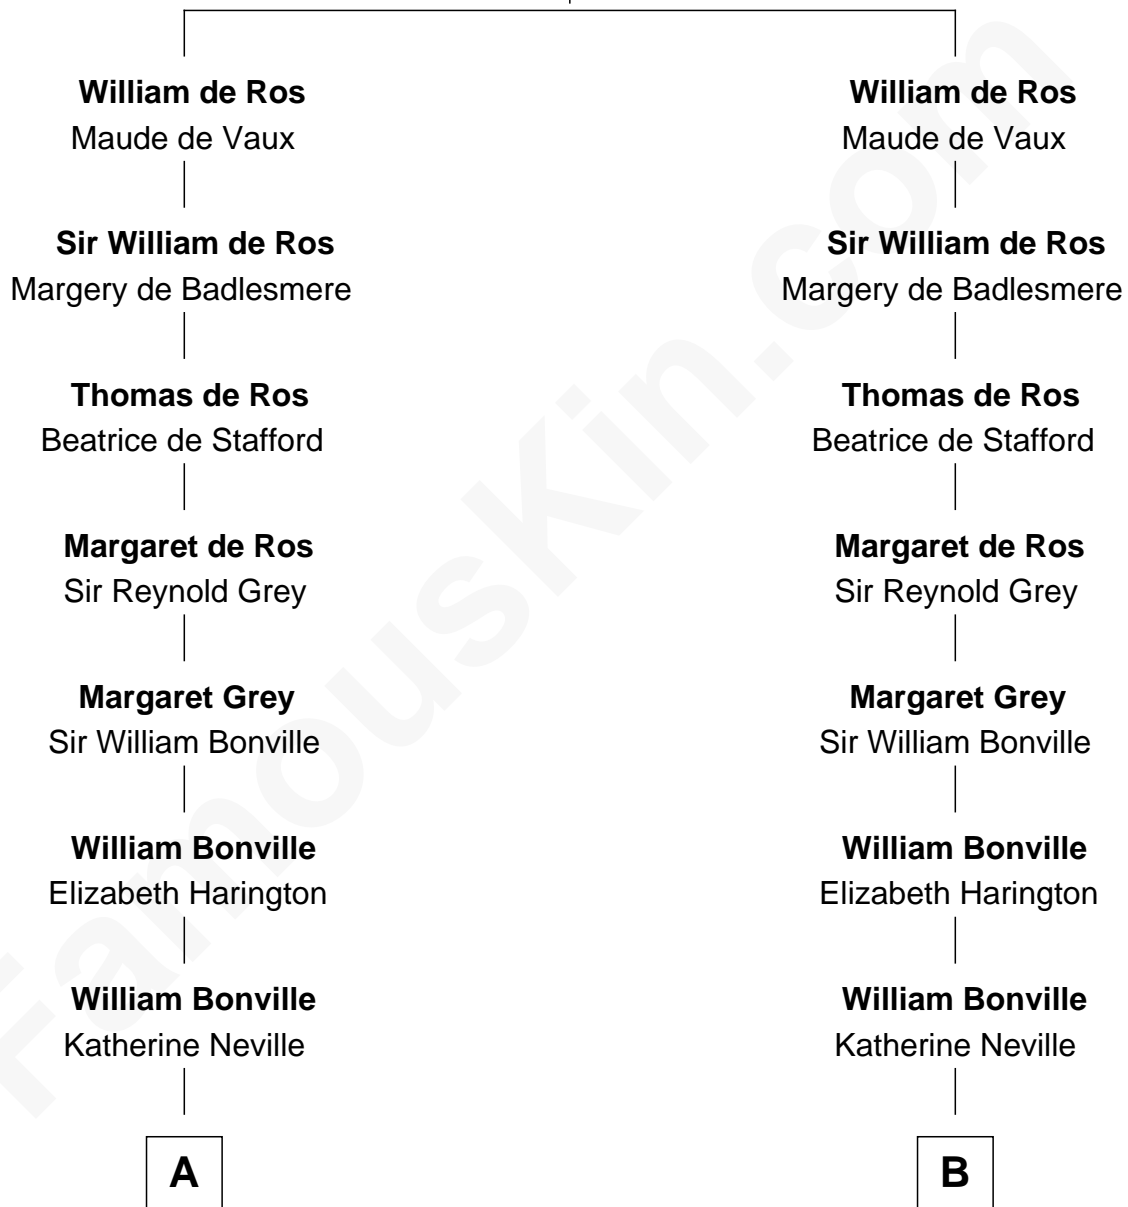

FamousKin.com

Relationship Chart of

Alan Shepard

Mercury and Apollo Astronaut

20th cousin 1 time removed of

Dr. H. H. Holmes

Serial Killer aka "Devil in the White City"

Sir Robert de Ros

Isabel de Aubeney

C

Bradbury Bartlett

Mary True

Thomas Bradbury Bartlett

Victoria Elizabeth Williams Cilley

Annie Elizabeth Bartlett

Frederick Johnson Shepard

Alan Bartlett Shepard

Pauline Renza Emerson

Alan Shepard

Mercury and Apollo Astronaut

D

Samuel Mudgett

Mary Morrill

Scribner Mudgett

Nancy Prescott

Levi Horton Mudgett

Theodate Page Price

Dr. H. H. Holmes

Serial Killer Dr. H. H. Holmes