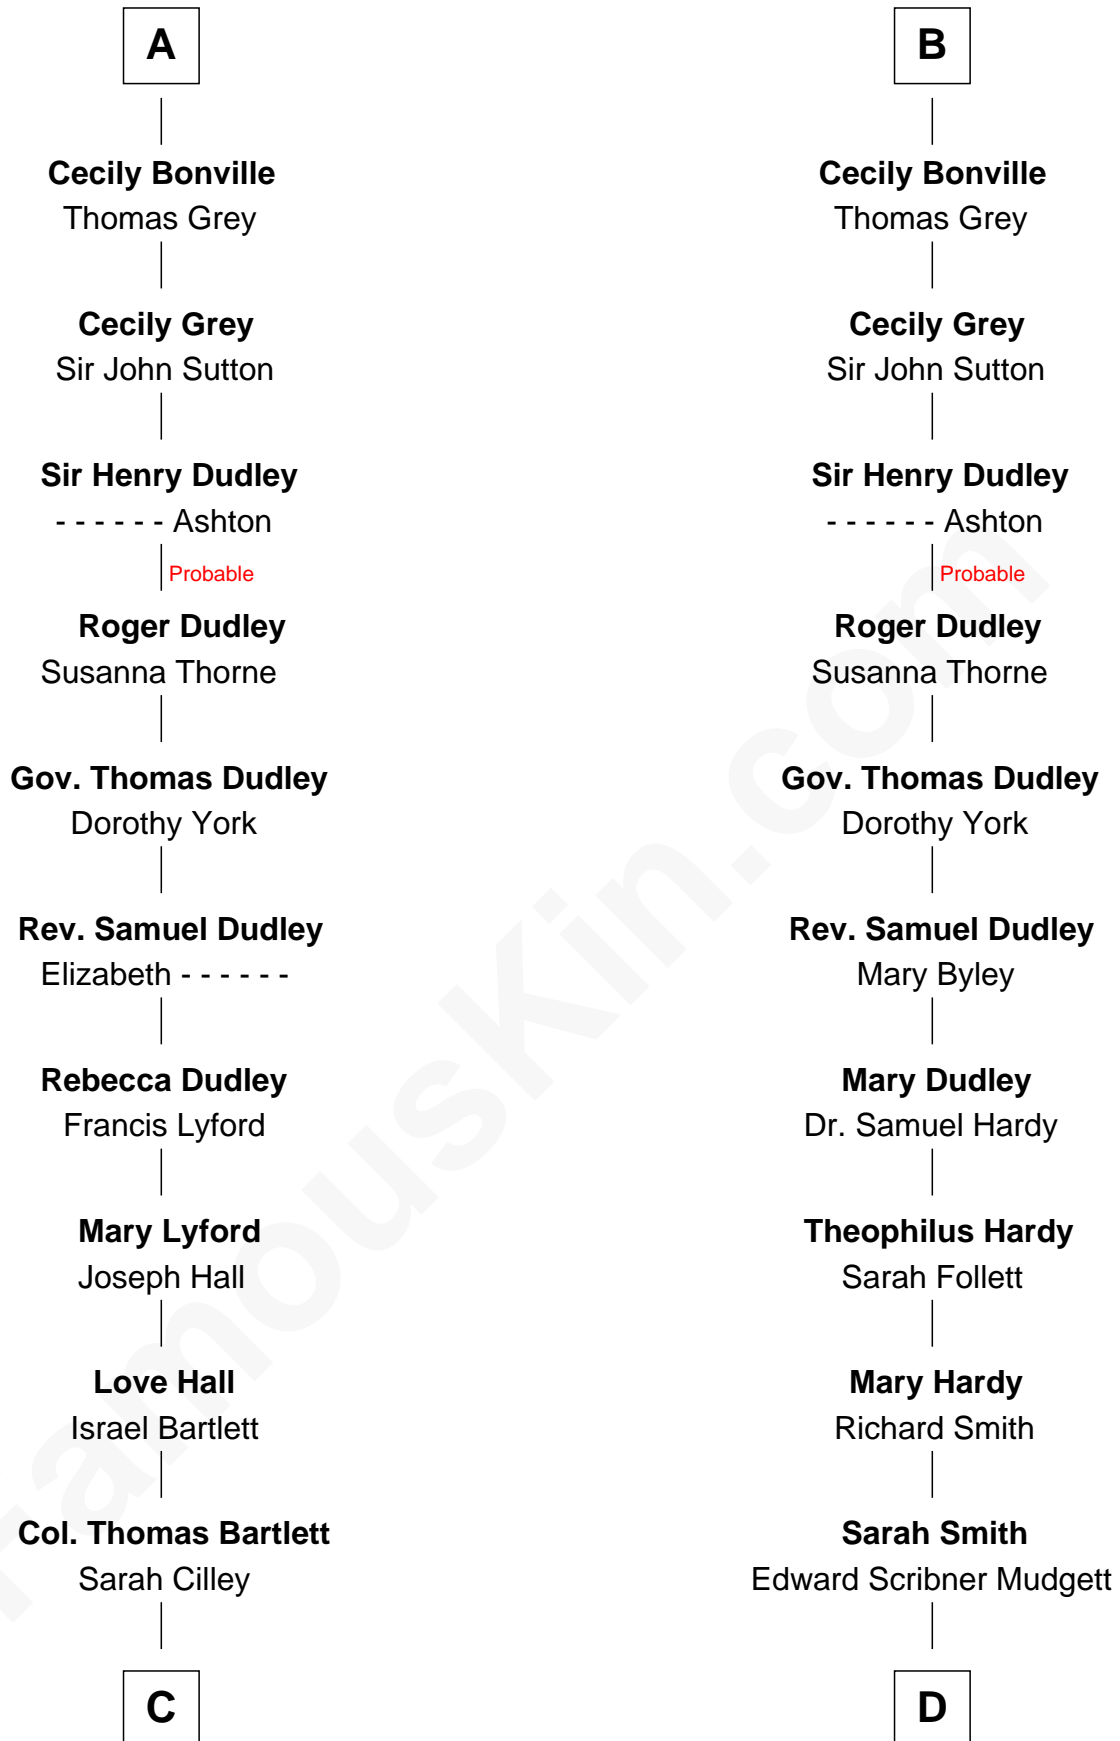

FamousKin.com

Relationship Chart of

Alan Shepard

Mercury and Apollo Astronaut

20th cousin 1 time removed of

Dr. H. H. Holmes

Serial Killer aka "Devil in the White City"

Sir Robert de Ros

Isabel de Aubeney

C

Bradbury Bartlett

Mary True

Thomas Bradbury Bartlett

Victoria Elizabeth Williams Cilley

Annie Elizabeth Bartlett

Frederick Johnson Shepard

Alan Bartlett Shepard

Pauline Renza Emerson

Alan Shepard

Mercury and Apollo Astronaut

D

Samuel Mudgett

Mary Morrill

Scribner Mudgett

Nancy Prescott

Levi Horton Mudgett

Theodate Page Price

Dr. H. H. Holmes

Serial Killer Dr. H. H. Holmes