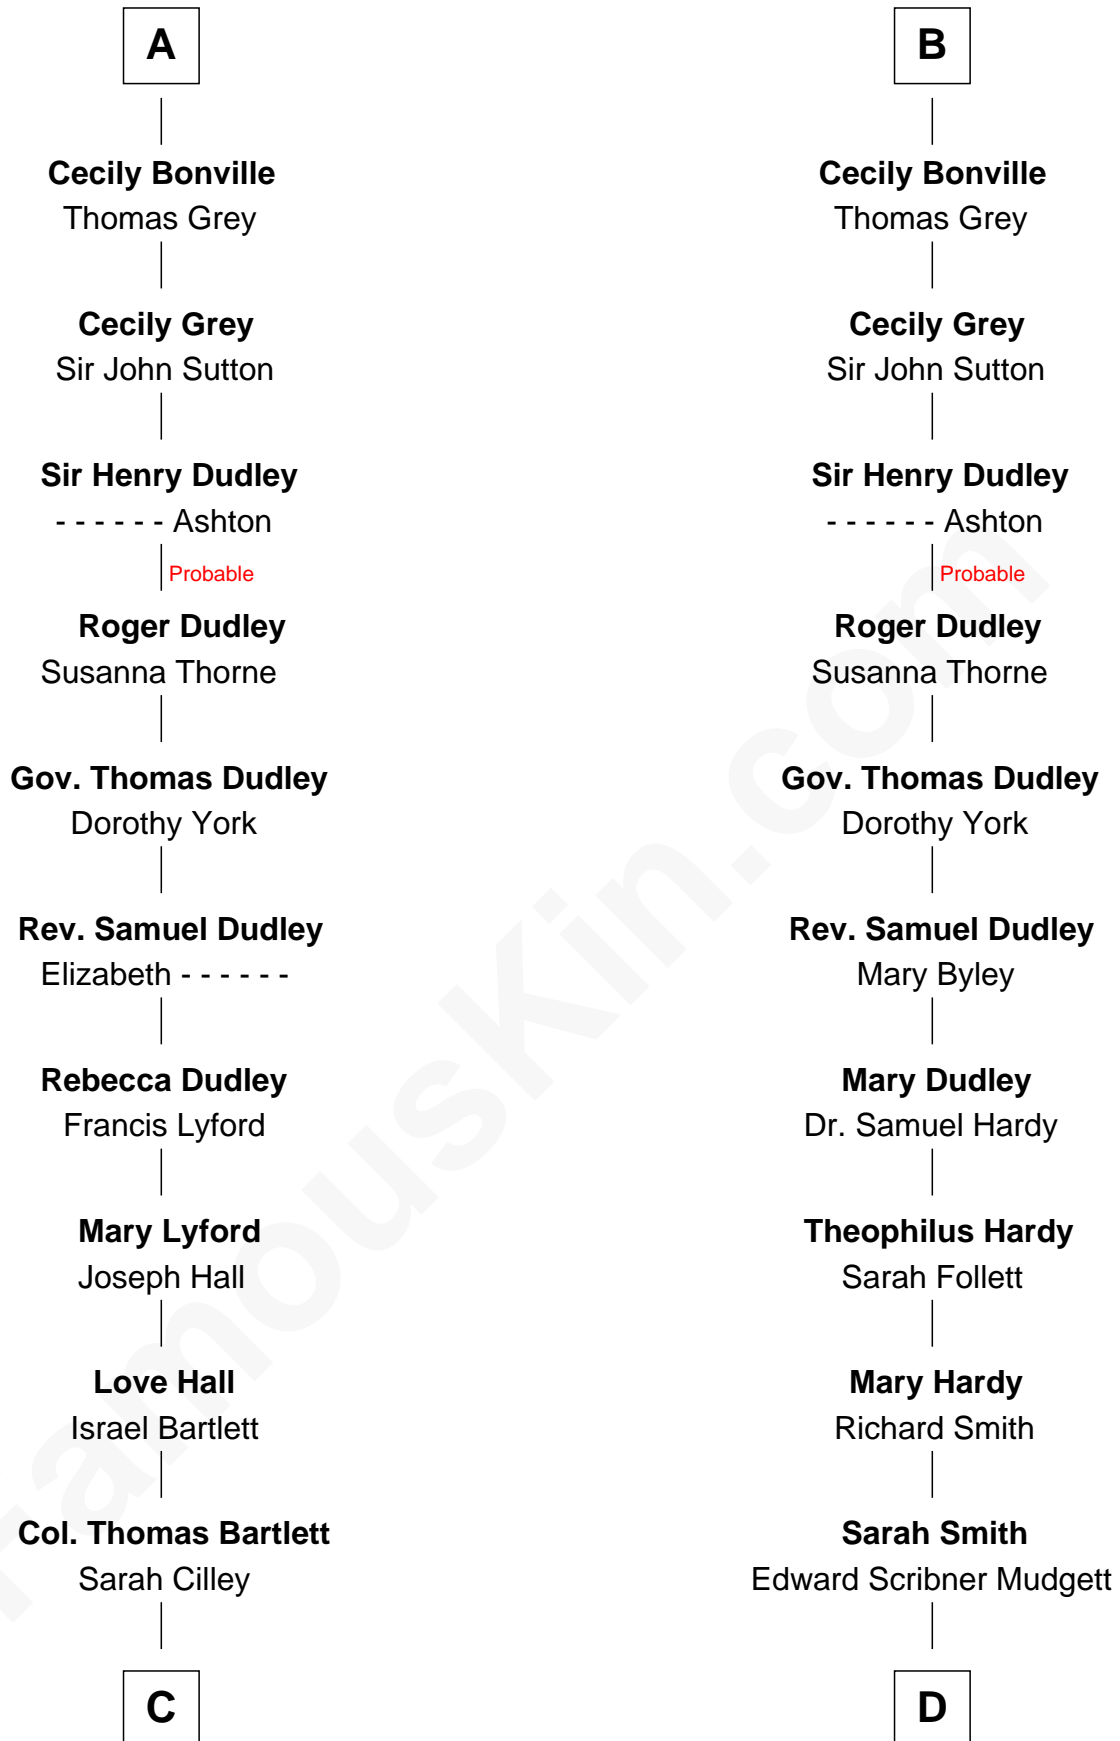

FamousKin.com

Relationship Chart of

Alan Shepard

Mercury and Apollo Astronaut

20th cousin 1 time removed of

Dr. H. H. Holmes

Serial Killer aka "Devil in the White City"

Thomas de Clare
Juliana FitzMaurice

Margaret de Clare
Bartholomew de Badlesmere

Margery de Badlesmere
Sir William de Ros

Thomas de Ros
Beatrice de Stafford

Margaret de Ros
Sir Reynold Grey

Margaret Grey
Sir William Bonville

William Bonville
Elizabeth Harington

William Bonville
Katherine Neville

A

Margaret de Clare
Bartholomew de Badlesmere

Margery de Badlesmere
Sir William de Ros

Thomas de Ros
Beatrice de Stafford

Margaret de Ros
Sir Reynold Grey

Margaret Grey
Sir William Bonville

William Bonville
Elizabeth Harington

William Bonville
Katherine Neville

B

C

Bradbury Bartlett

Mary True

Thomas Bradbury Bartlett

Victoria Elizabeth Williams Cilley