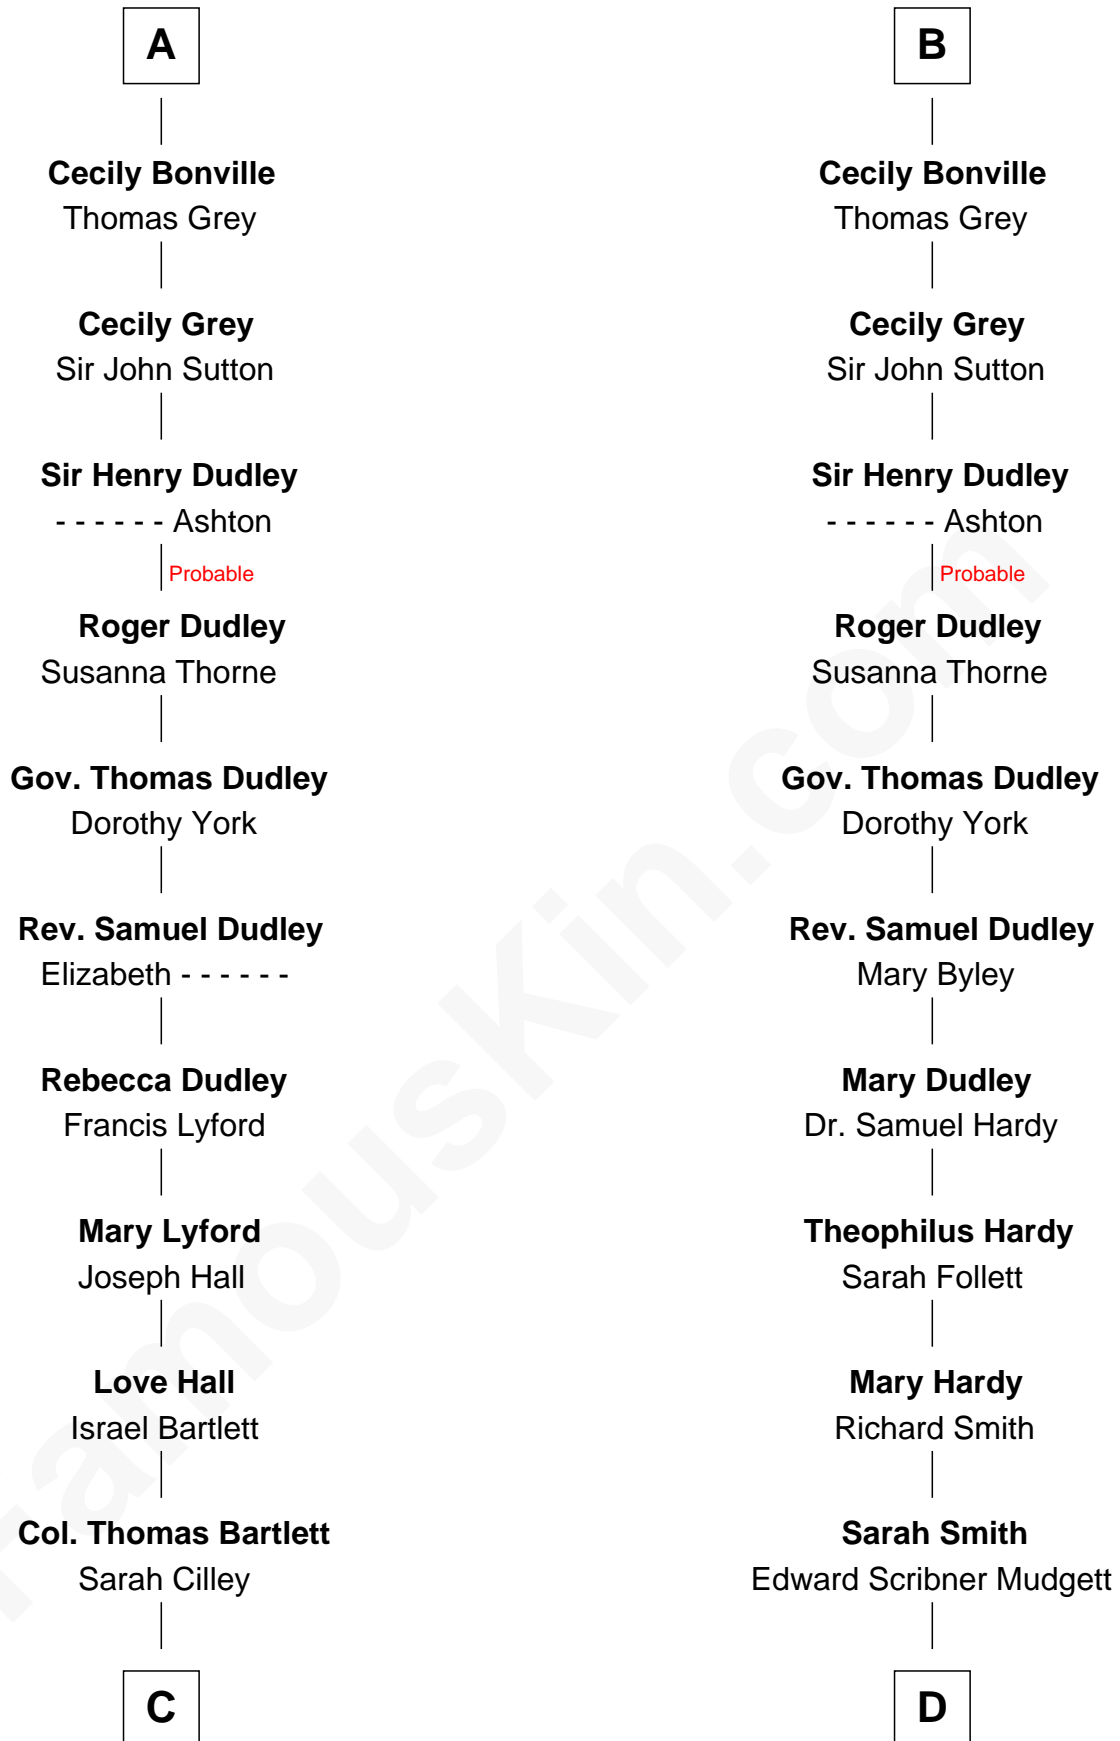

### Alan Shepard

*Mercury and Apollo Astronaut*

20th cousin 1 time removed of

### Dr. H. H. Holmes

*Serial Killer aka "Devil in the White City"*

**Sir Gilbert de Clare**

Joan of Acre

**C**

**Bradbury Bartlett**

Mary True

**Thomas Bradbury Bartlett**

Victoria Elizabeth Williams Cilley

**Annie Elizabeth Bartlett**

Frederick Johnson Shepard

**Alan Bartlett Shepard**

Pauline Renza Emerson

**Alan Shepard**

*Mercury and Apollo Astronaut*

**D**

**Samuel Mudgett**

Mary Morrill

**Scribner Mudgett**

Nancy Prescott

**Levi Horton Mudgett**

Theodate Page Price

**Dr. H. H. Holmes**

*Serial Killer Dr. H. H. Holmes*