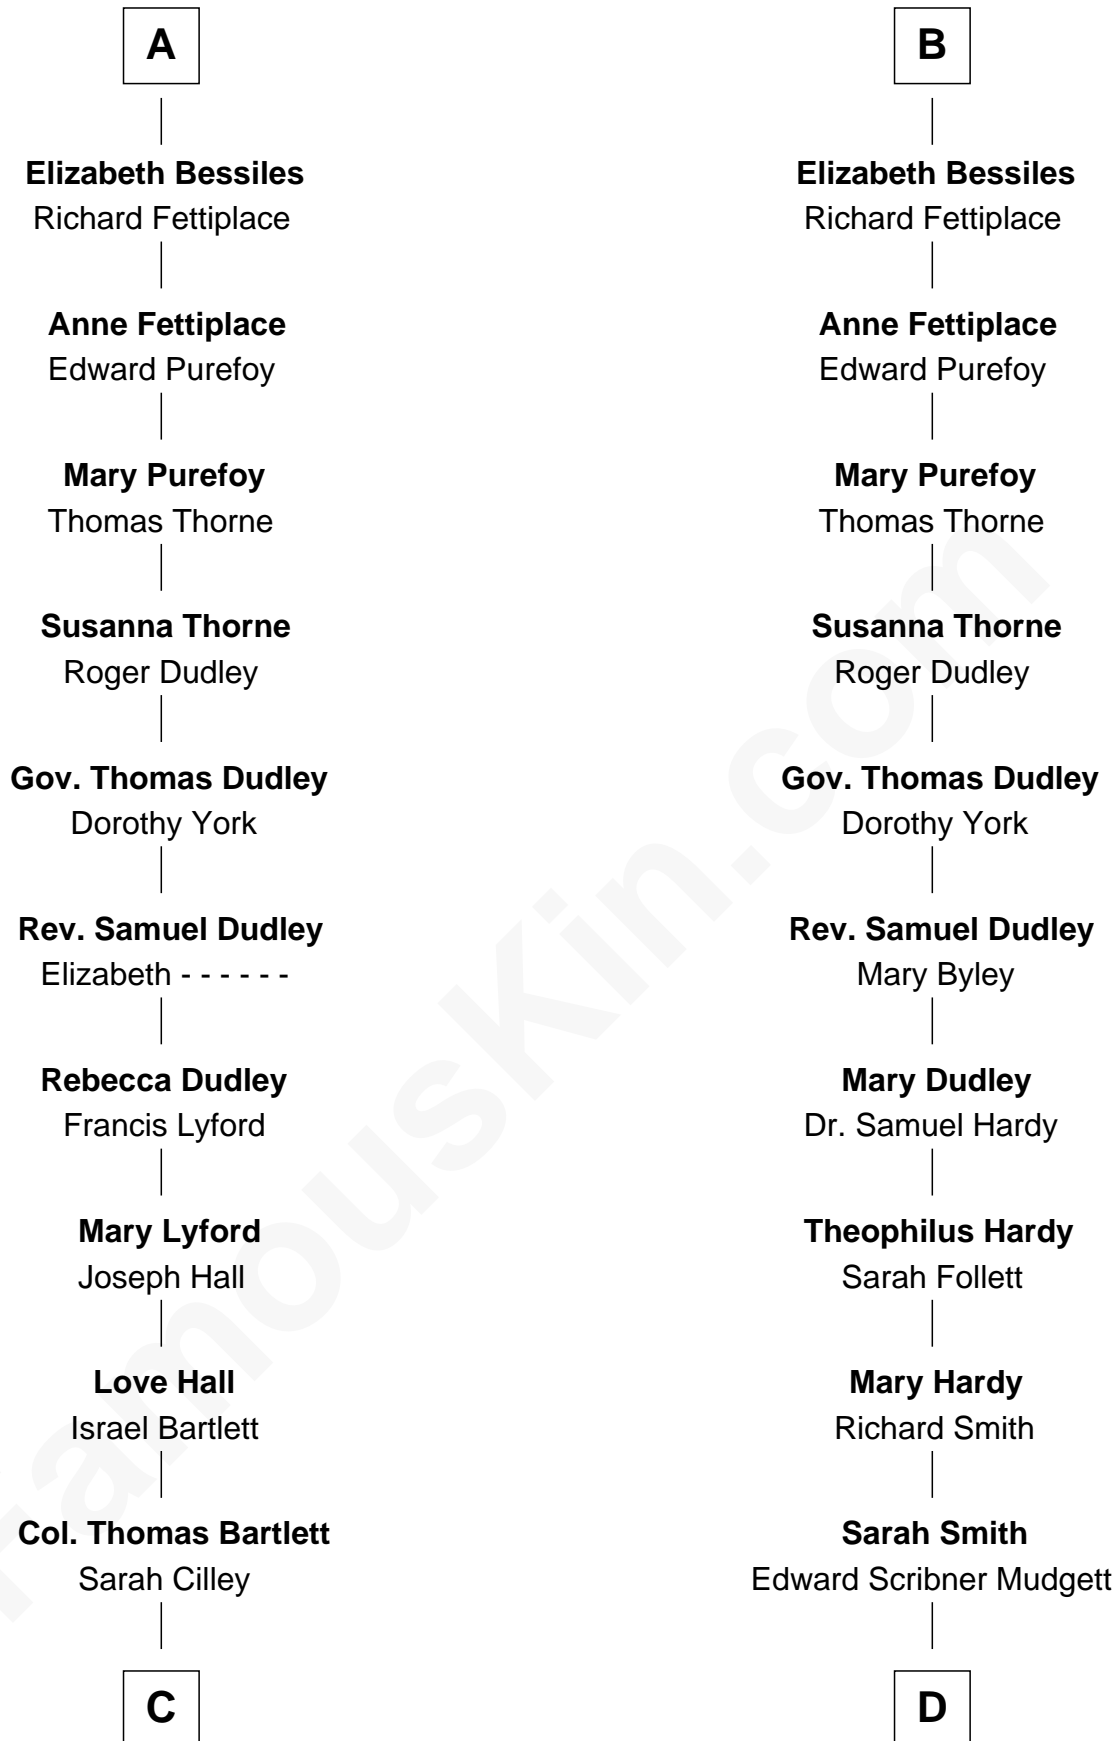

FamousKin.com

Relationship Chart of

Alan Shepard

Mercury and Apollo Astronaut

20th cousin 1 time removed of

Dr. H. H. Holmes

Serial Killer aka "Devil in the White City"

C

Bradbury Bartlett

Mary True

Thomas Bradbury Bartlett

Victoria Elizabeth Williams Cilley

Annie Elizabeth Bartlett

Frederick Johnson Shepard

Alan Bartlett Shepard

Pauline Renza Emerson

Alan Shepard

Mercury and Apollo Astronaut

D

Samuel Mudgett

Mary Morrill

Scribner Mudgett

Nancy Prescott

Levi Horton Mudgett