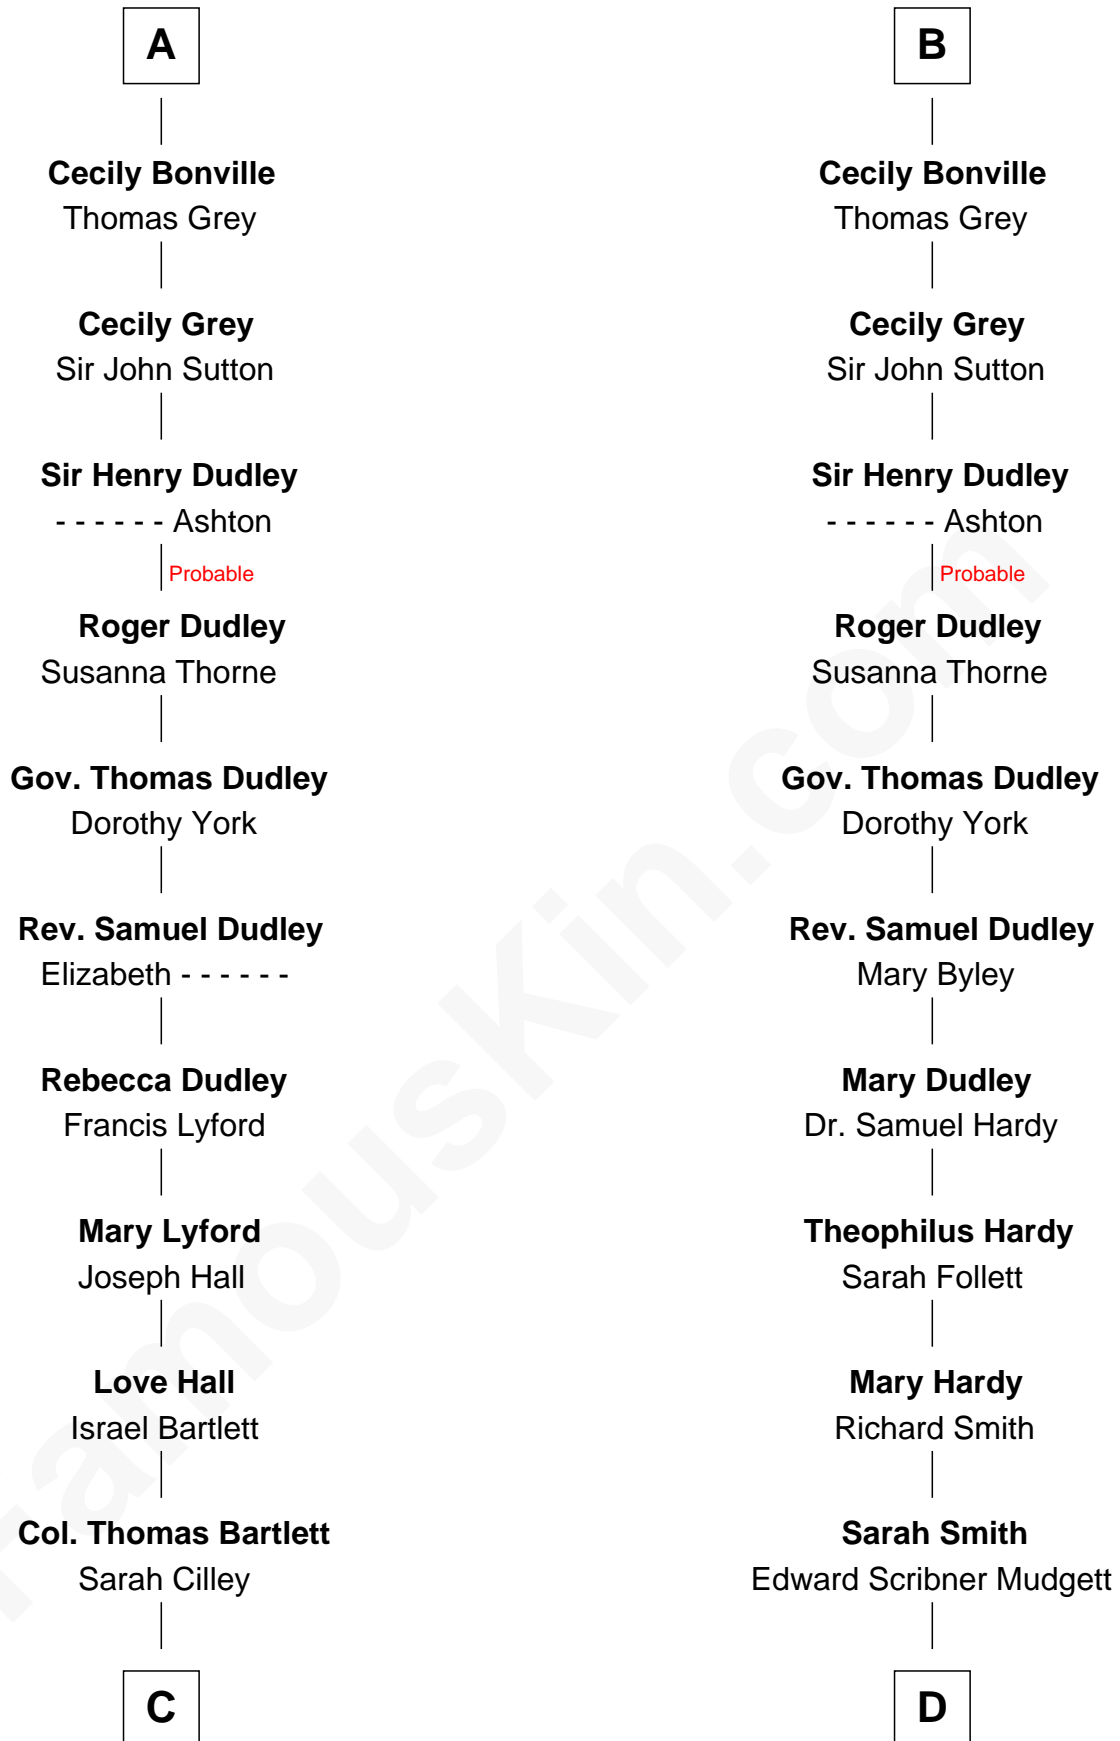

FamousKin.com

Relationship Chart of

Alan Shepard

Mercury and Apollo Astronaut

20th cousin 1 time removed of

Dr. H. H. Holmes

Serial Killer aka "Devil in the White City"

John de Vaux

C

Bradbury Bartlett

Mary True

Thomas Bradbury Bartlett

Victoria Elizabeth Williams Cilley

Annie Elizabeth Bartlett

Frederick Johnson Shepard

Alan Bartlett Shepard

Pauline Renza Emerson

Alan Shepard

Mercury and Apollo Astronaut

D

Samuel Mudgett

Mary Morrill

Scribner Mudgett

Nancy Prescott

Levi Horton Mudgett

Theodate Page Price

Dr. H. H. Holmes

Serial Killer Dr. H. H. Holmes