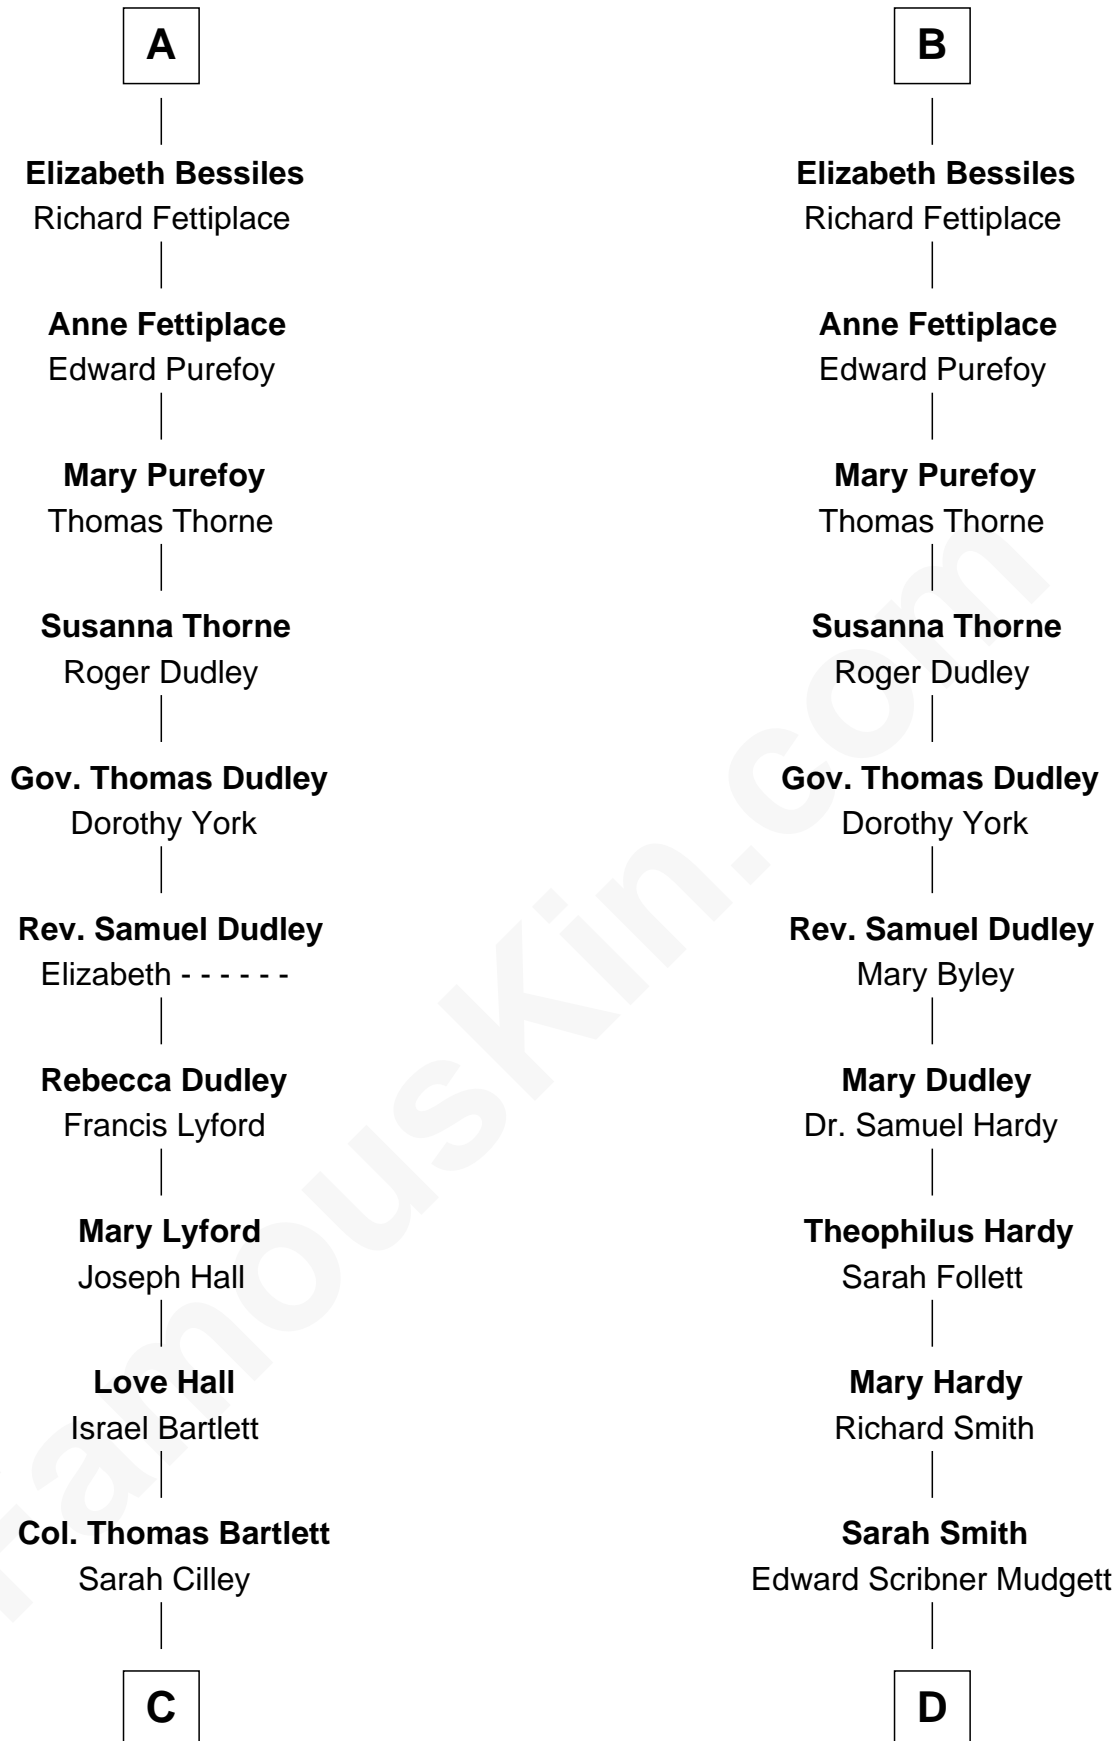

FamousKin.com

Relationship Chart of

Alan Shepard

Mercury and Apollo Astronaut

20th cousin 1 time removed of

Dr. H. H. Holmes

Serial Killer aka "Devil in the White City"

Sir Walter FitzRobert

Ida Longespee

C

Bradbury Bartlett

Mary True

Thomas Bradbury Bartlett

Victoria Elizabeth Williams Cilley

Annie Elizabeth Bartlett

Frederick Johnson Shepard

Alan Bartlett Shepard

Pauline Renza Emerson

Alan Shepard

Mercury and Apollo Astronaut

D

Samuel Mudgett

Mary Morrill

Scribner Mudgett

Nancy Prescott

Levi Horton Mudgett

Theodate Page Price

Dr. H. H. Holmes

Serial Killer Dr. H. H. Holmes