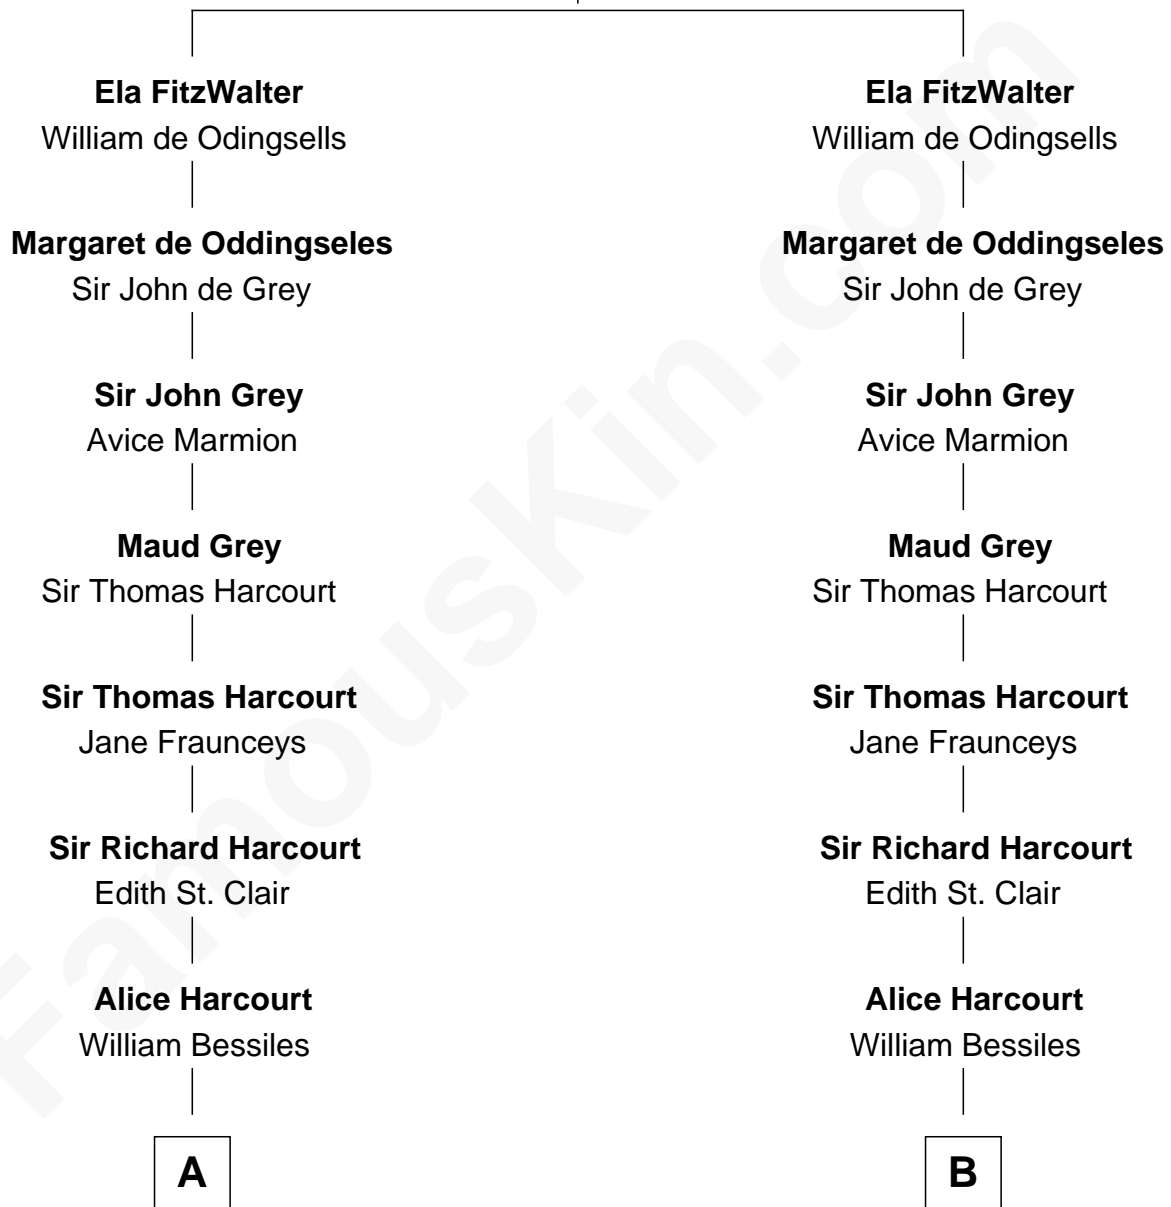

FamousKin.com

Relationship Chart of

Alan Shepard

Mercury and Apollo Astronaut

20th cousin 1 time removed of

Dr. H. H. Holmes

Serial Killer aka "Devil in the White City"

Sir Walter FitzRobert

Ida Longespee

C

Bradbury Bartlett

Mary True

Thomas Bradbury Bartlett

Victoria Elizabeth Williams Cilley

Annie Elizabeth Bartlett

Frederick Johnson Shepard

Alan Bartlett Shepard

Pauline Renza Emerson

Alan Shepard

Mercury and Apollo Astronaut

D

Samuel Mudgett

Mary Morrill

Scribner Mudgett

Nancy Prescott

Levi Horton Mudgett

Theodate Page Price

Dr. H. H. Holmes

Serial Killer Dr. H. H. Holmes