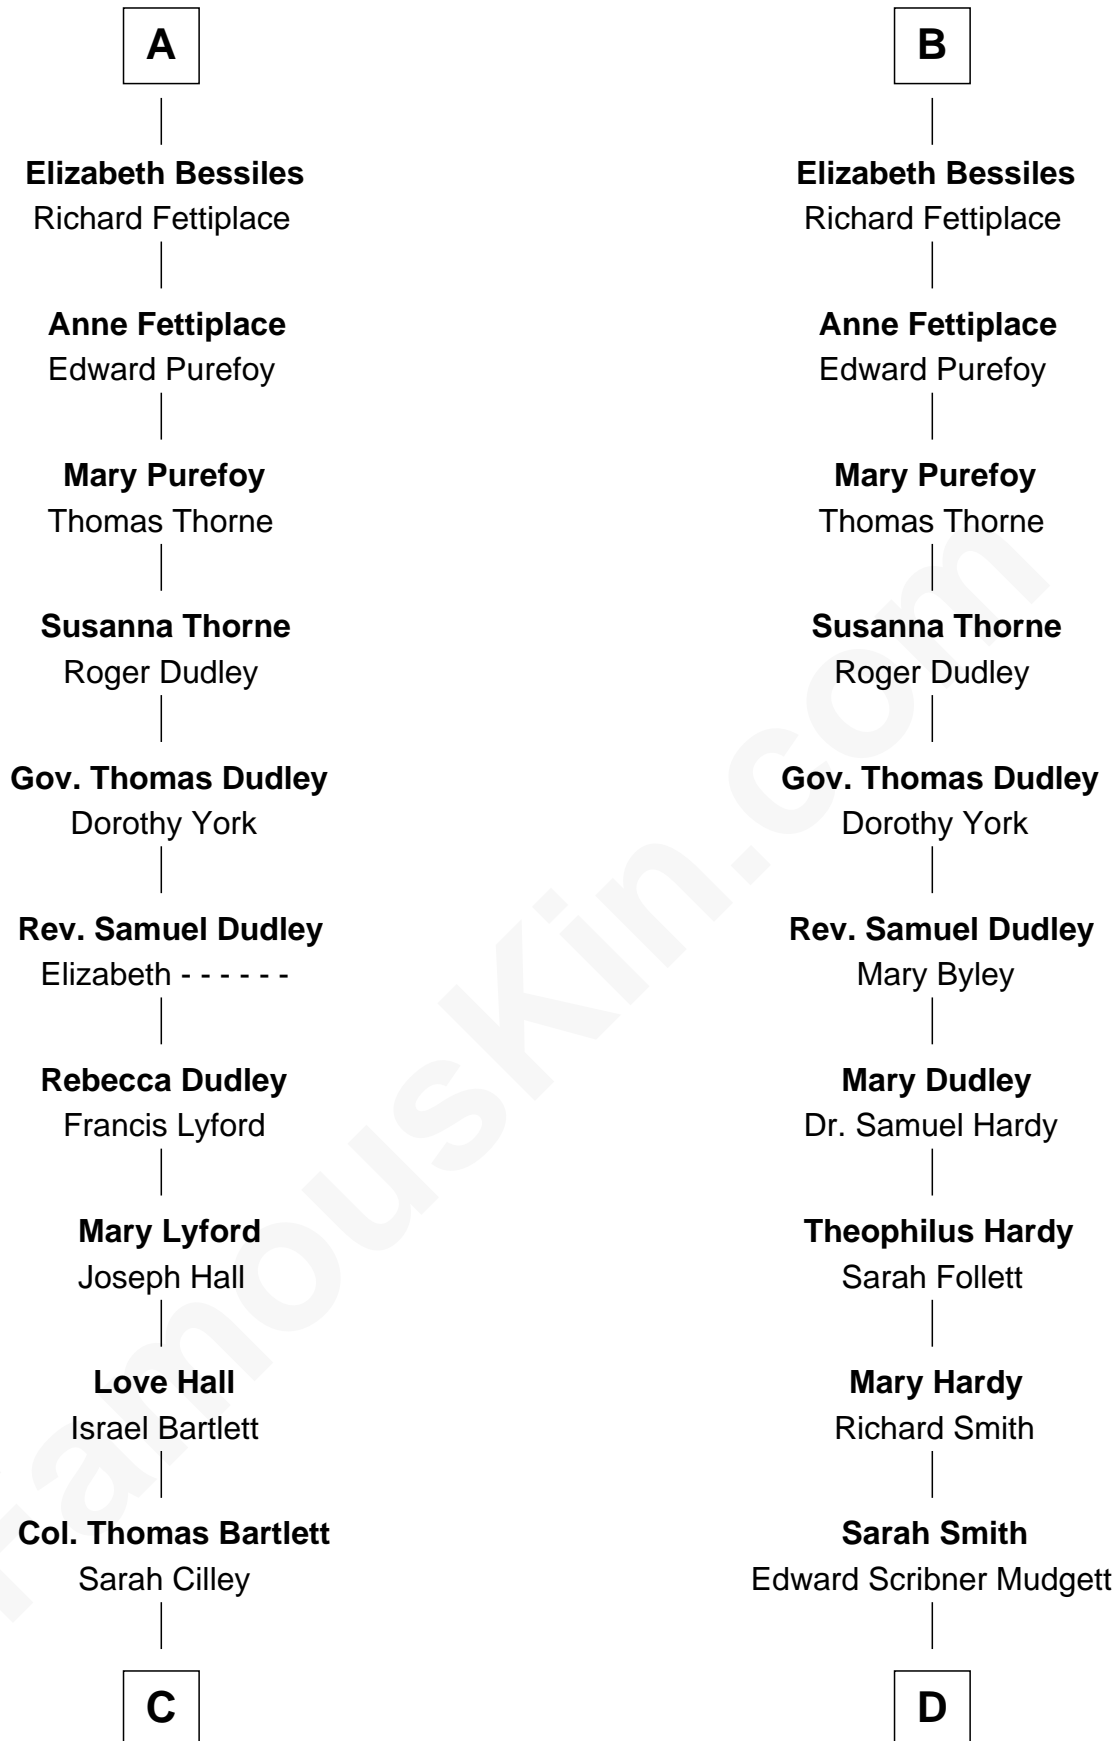

FamousKin.com

Relationship Chart of

Alan Shepard

Mercury and Apollo Astronaut

20th cousin 1 time removed of

Dr. H. H. Holmes

Serial Killer aka "Devil in the White City"

Thomas de Valoines

C

Bradbury Bartlett

Mary True

Thomas Bradbury Bartlett

Victoria Elizabeth Williams Cilley

Annie Elizabeth Bartlett

Frederick Johnson Shepard

Alan Bartlett Shepard

Pauline Renza Emerson

Alan Shepard

Mercury and Apollo Astronaut

D

Samuel Mudgett

Mary Morrill

Scribner Mudgett

Nancy Prescott

Levi Horton Mudgett

Theodate Page Price

Dr. H. H. Holmes

Serial Killer Dr. H. H. Holmes