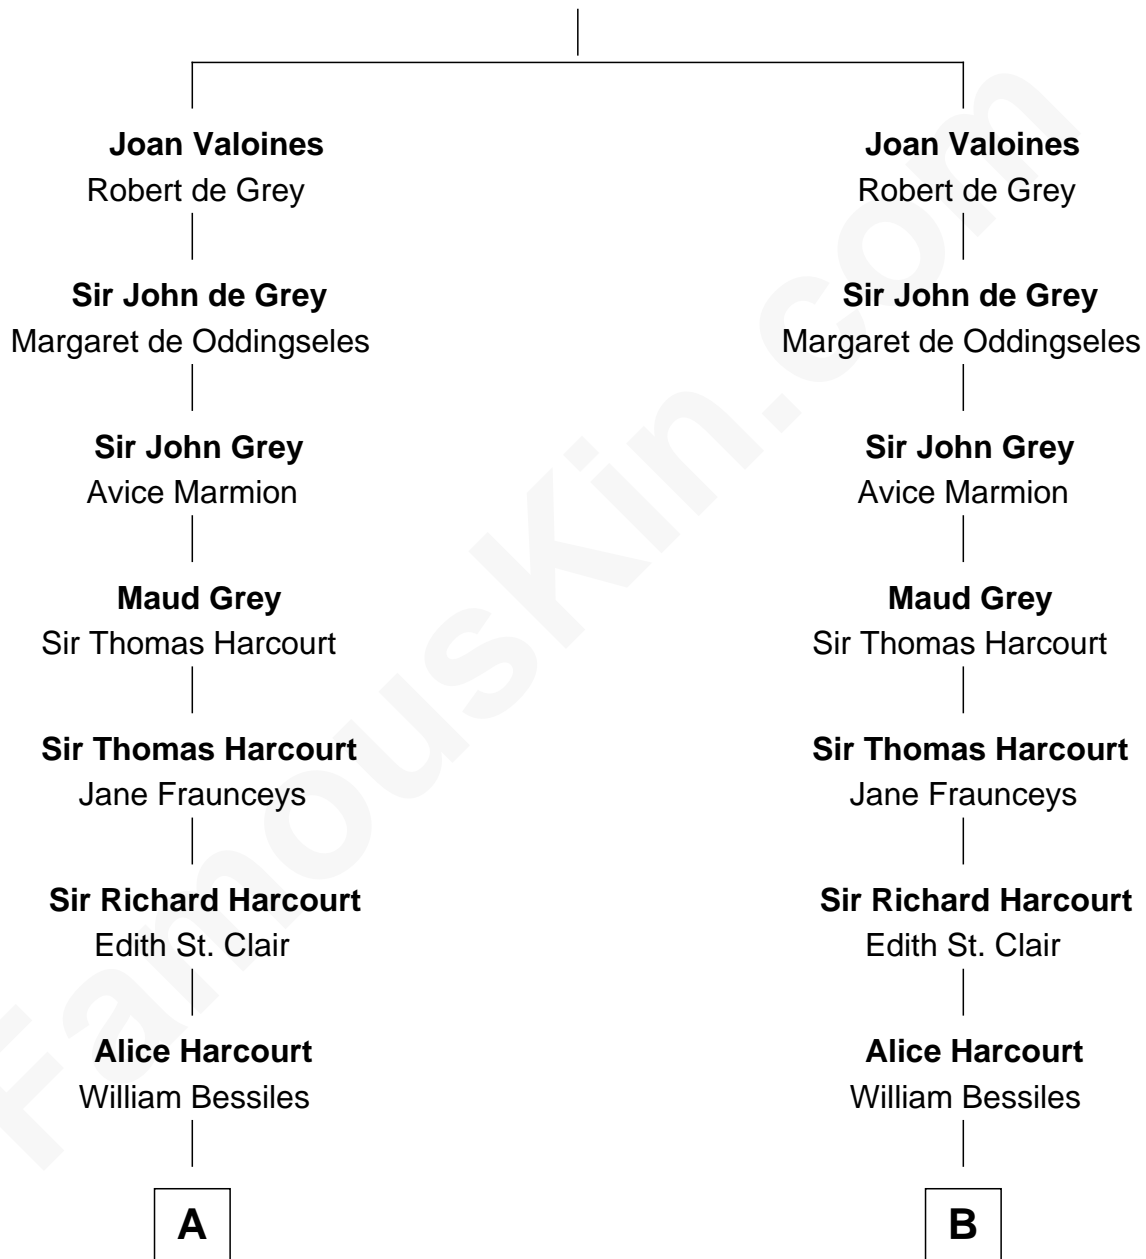

FamousKin.com

Relationship Chart of

Alan Shepard

Mercury and Apollo Astronaut

20th cousin 1 time removed of

Dr. H. H. Holmes

Serial Killer aka "Devil in the White City"

Thomas de Valoines

C

Bradbury Bartlett

Mary True

Thomas Bradbury Bartlett

Victoria Elizabeth Williams Cilley

Annie Elizabeth Bartlett

Frederick Johnson Shepard

Alan Bartlett Shepard

Levi Horton Mudgett

Theodate Page Price

Dr. H. H. Holmes

Serial Killer Dr. H. H. Holmes