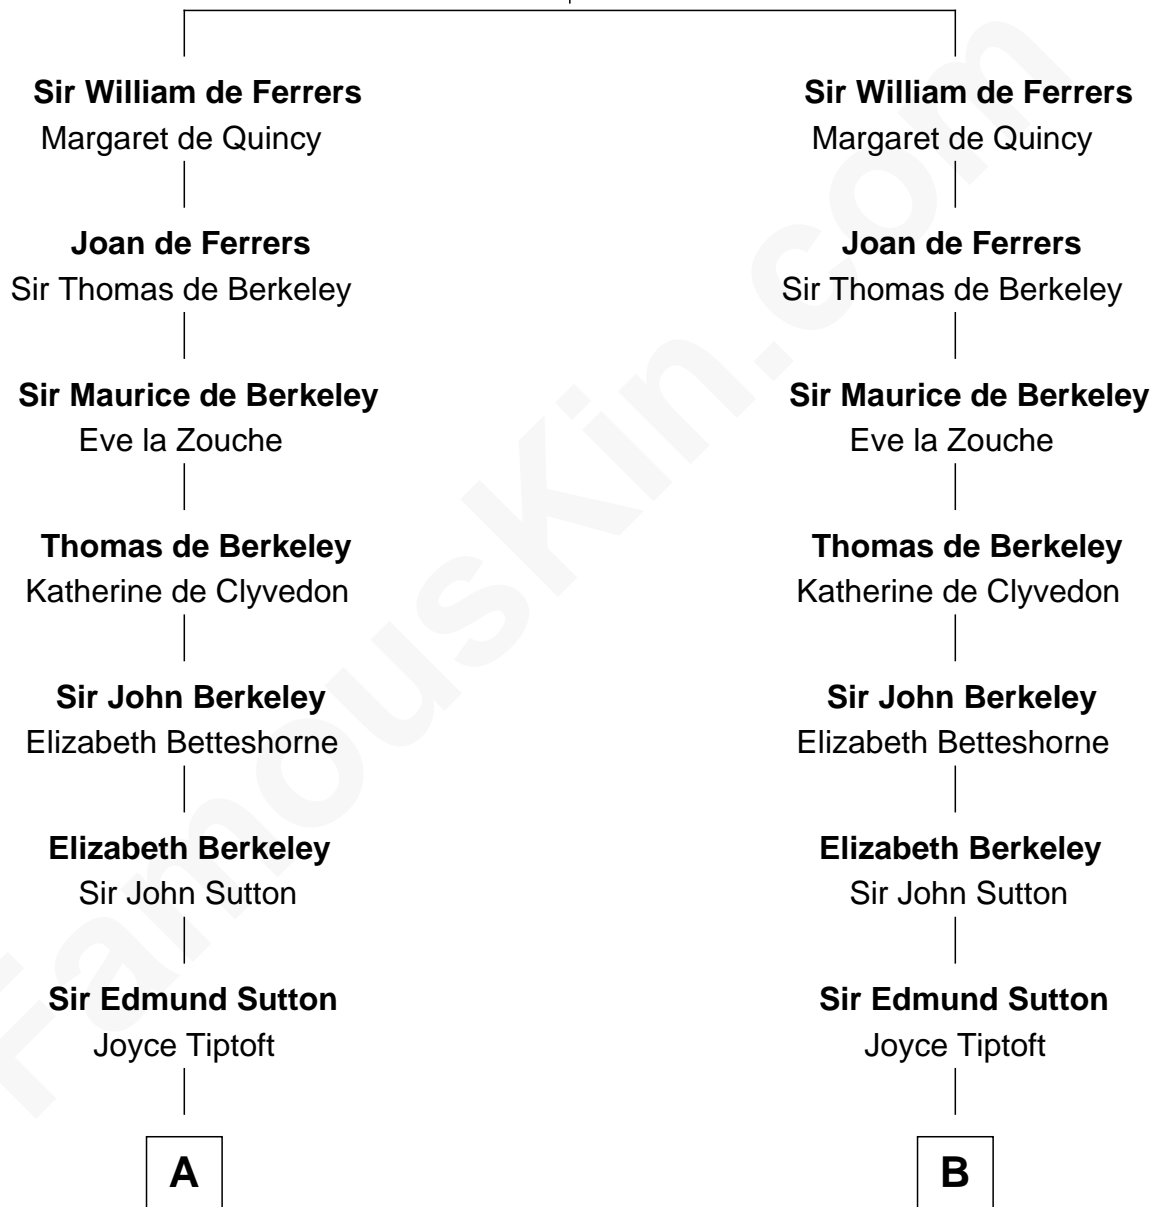

FamousKin.com

Relationship Chart of

Alan Shepard

Mercury and Apollo Astronaut

20th cousin 1 time removed of

Dr. H. H. Holmes

Serial Killer aka "Devil in the White City"

Sir William de Ferrers

Agnes of Chester

C

Bradbury Bartlett

Mary True

Thomas Bradbury Bartlett

Victoria Elizabeth Williams Cilley

Annie Elizabeth Bartlett

Frederick Johnson Shepard

Alan Bartlett Shepard

Pauline Renza Emerson

Alan Shepard

Mercury and Apollo Astronaut

D

Samuel Mudgett

Mary Morrill

Scribner Mudgett

Nancy Prescott

Levi Horton Mudgett

Theodate Page Price

Dr. H. H. Holmes

Serial Killer Dr. H. H. Holmes