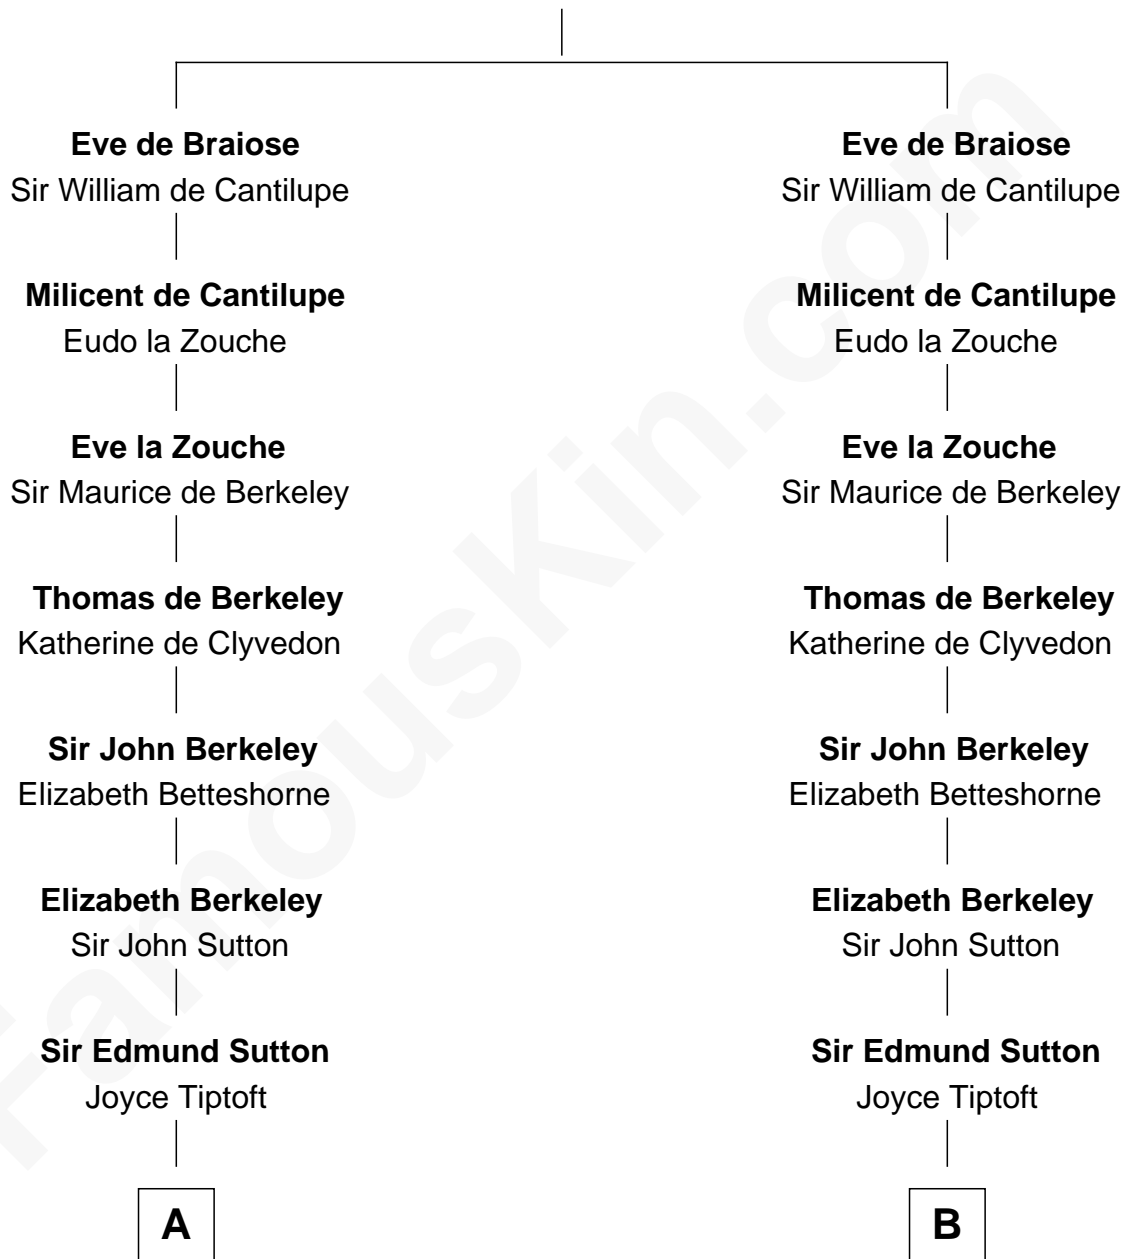

## Relationship Chart of

### Alan Shepard

*Mercury and Apollo Astronaut*

20th cousin 1 time removed of

### Dr. H. H. Holmes

*Serial Killer aka "Devil in the White City"*

**William de Braiose**

Eva Marshal

**C**

**Bradbury Bartlett**

Mary True

**Thomas Bradbury Bartlett**