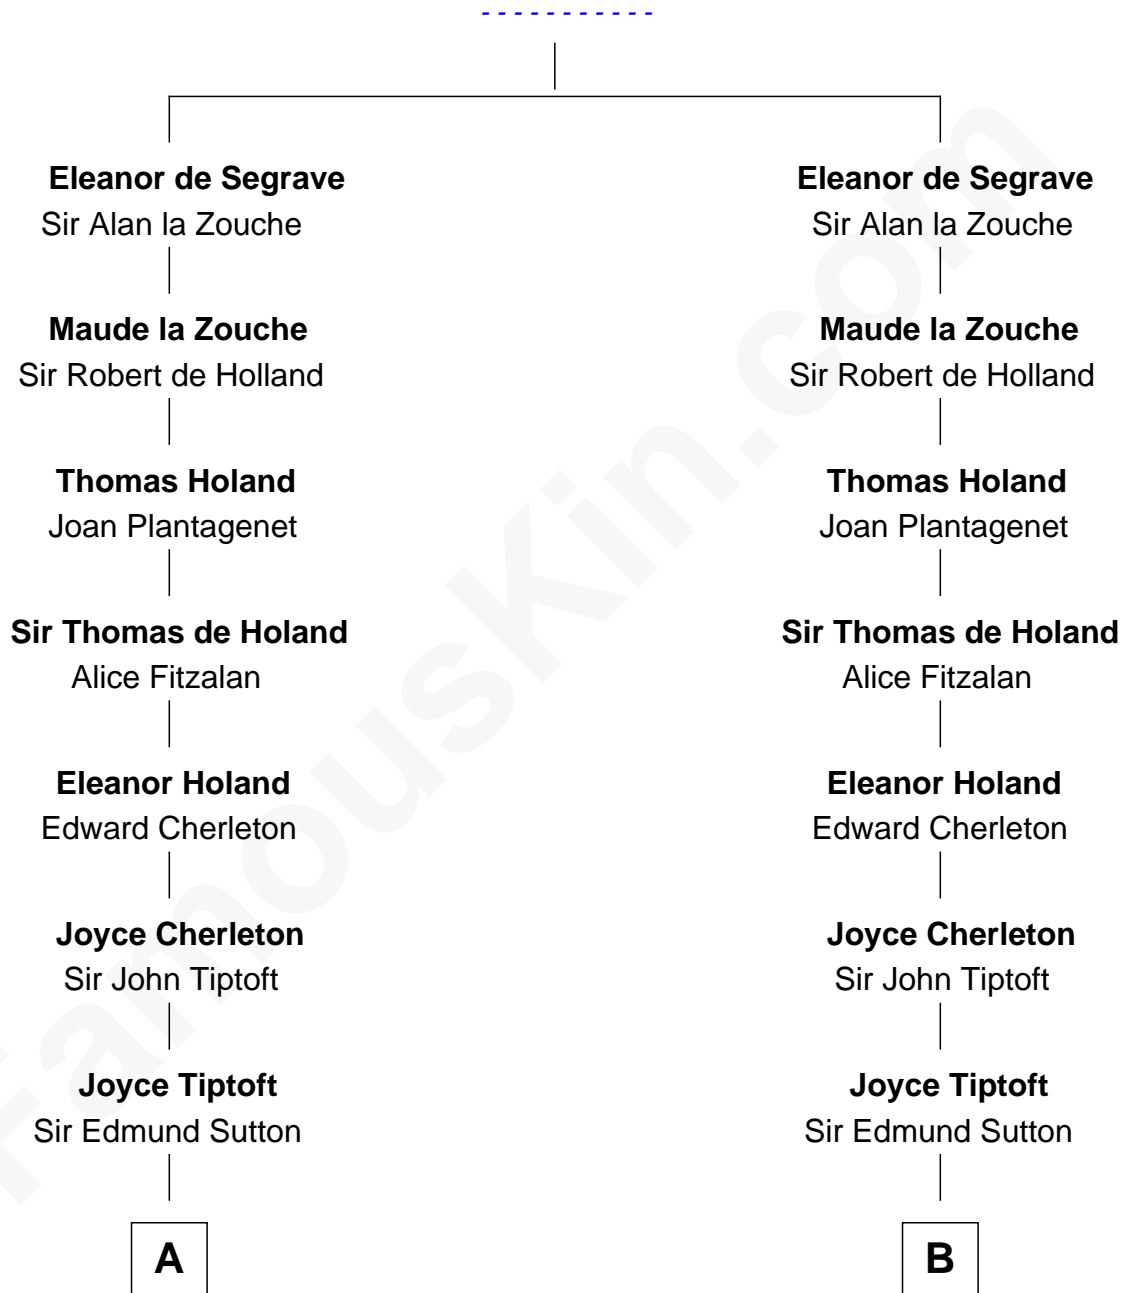

FamousKin.com

Relationship Chart of

Alan Shepard

Mercury and Apollo Astronaut

20th cousin 1 time removed of

Dr. H. H. Holmes

Serial Killer aka "Devil in the White City"

Nicholas de Segrave

C

Bradbury Bartlett

Mary True

Thomas Bradbury Bartlett

Victoria Elizabeth Williams Cilley

Annie Elizabeth Bartlett

Frederick Johnson Shepard

Alan Bartlett Shepard

Levi Horton Mudgett

Theodate Page Price

Dr. H. H. Holmes

Serial Killer Dr. H. H. Holmes