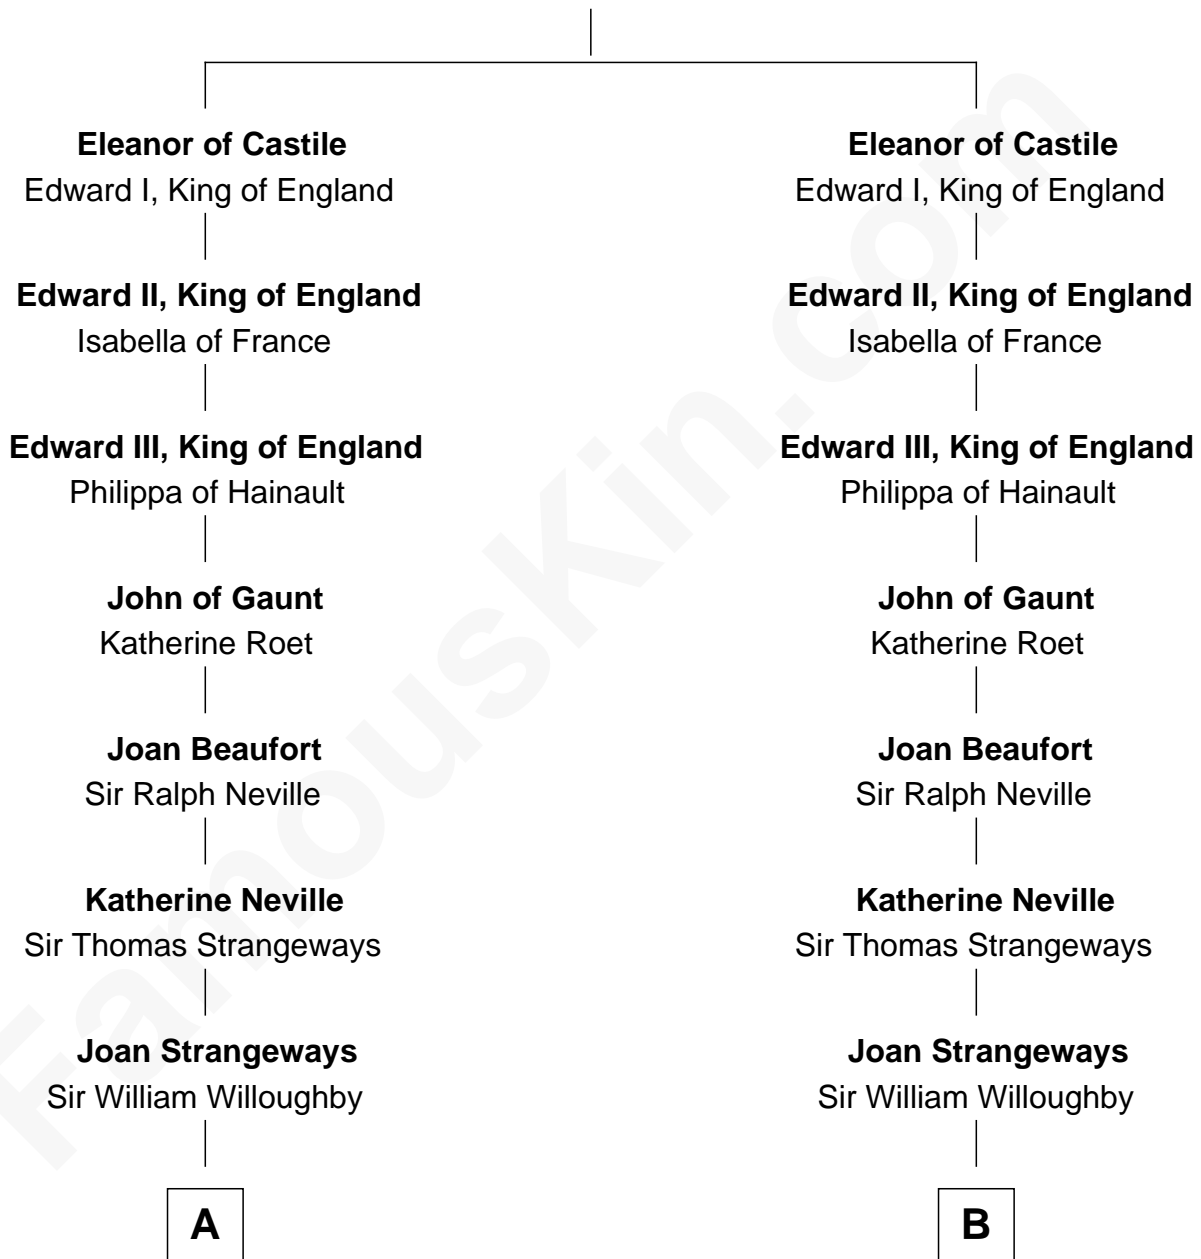

FamousKin.com
Relationship Chart of
Alan Shepard

Mercury and Apollo Astronaut

20th cousin 1 time removed of

Dr. H. H. Holmes

Serial Killer aka "Devil in the White City"

Ferdinand III, King of Castile

Joanna of Ponthieu

C

Bradbury Bartlett

Mary True

Thomas Bradbury Bartlett

Victoria Elizabeth Williams Cilley

Annie Elizabeth Bartlett

Frederick Johnson Shepard

Alan Bartlett Shepard

Levi Horton Mudgett

Theodate Page Price

Dr. H. H. Holmes

Serial Killer Dr. H. H. Holmes