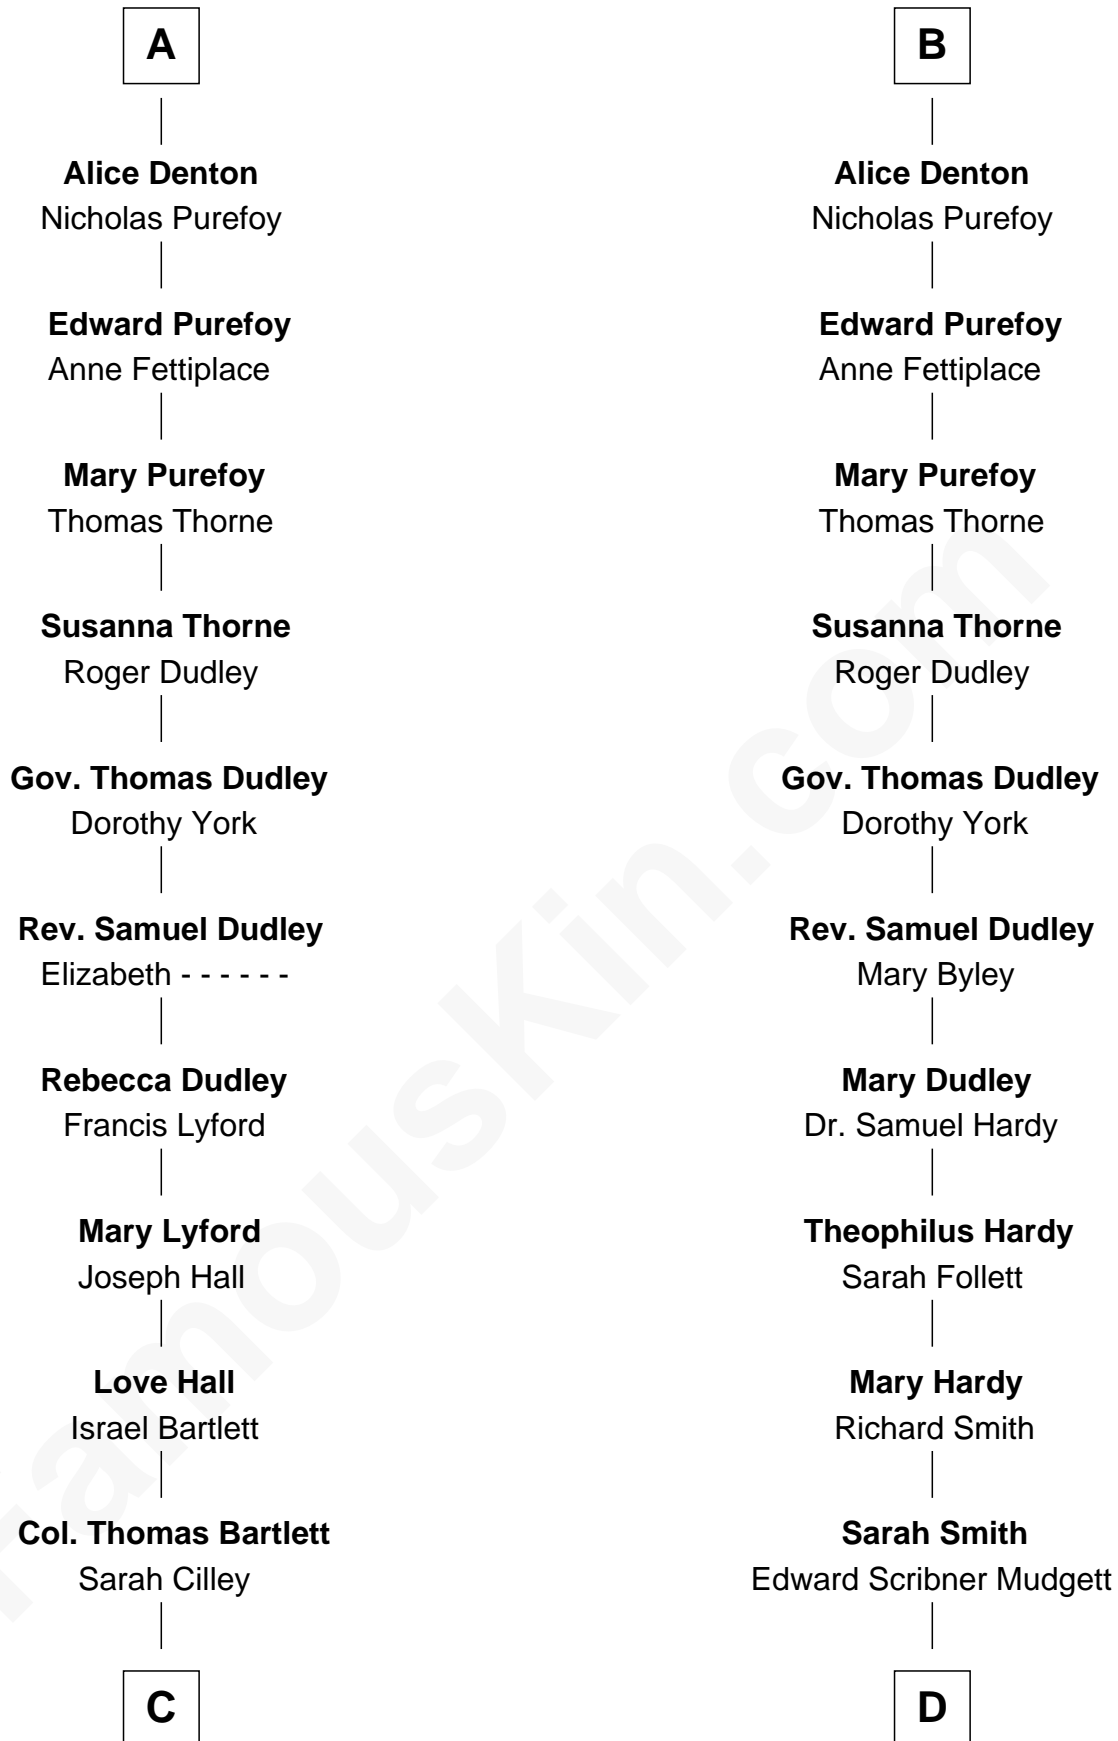

FamousKin.com

Relationship Chart of

Alan Shepard

Mercury and Apollo Astronaut

20th cousin 1 time removed of

Dr. H. H. Holmes

Serial Killer aka "Devil in the White City"

Sir William Martin

Eleanor FitzReynold

C

Bradbury Bartlett

Mary True

Thomas Bradbury Bartlett

Victoria Elizabeth Williams Cilley

Annie Elizabeth Bartlett

Frederick Johnson Shepard

Alan Bartlett Shepard

Pauline Renza Emerson

Alan Shepard

Mercury and Apollo Astronaut

D

Samuel Mudgett

Mary Morrill

Scribner Mudgett

Nancy Prescott

Levi Horton Mudgett

Theodate Page Price

Dr. H. H. Holmes

Serial Killer Dr. H. H. Holmes