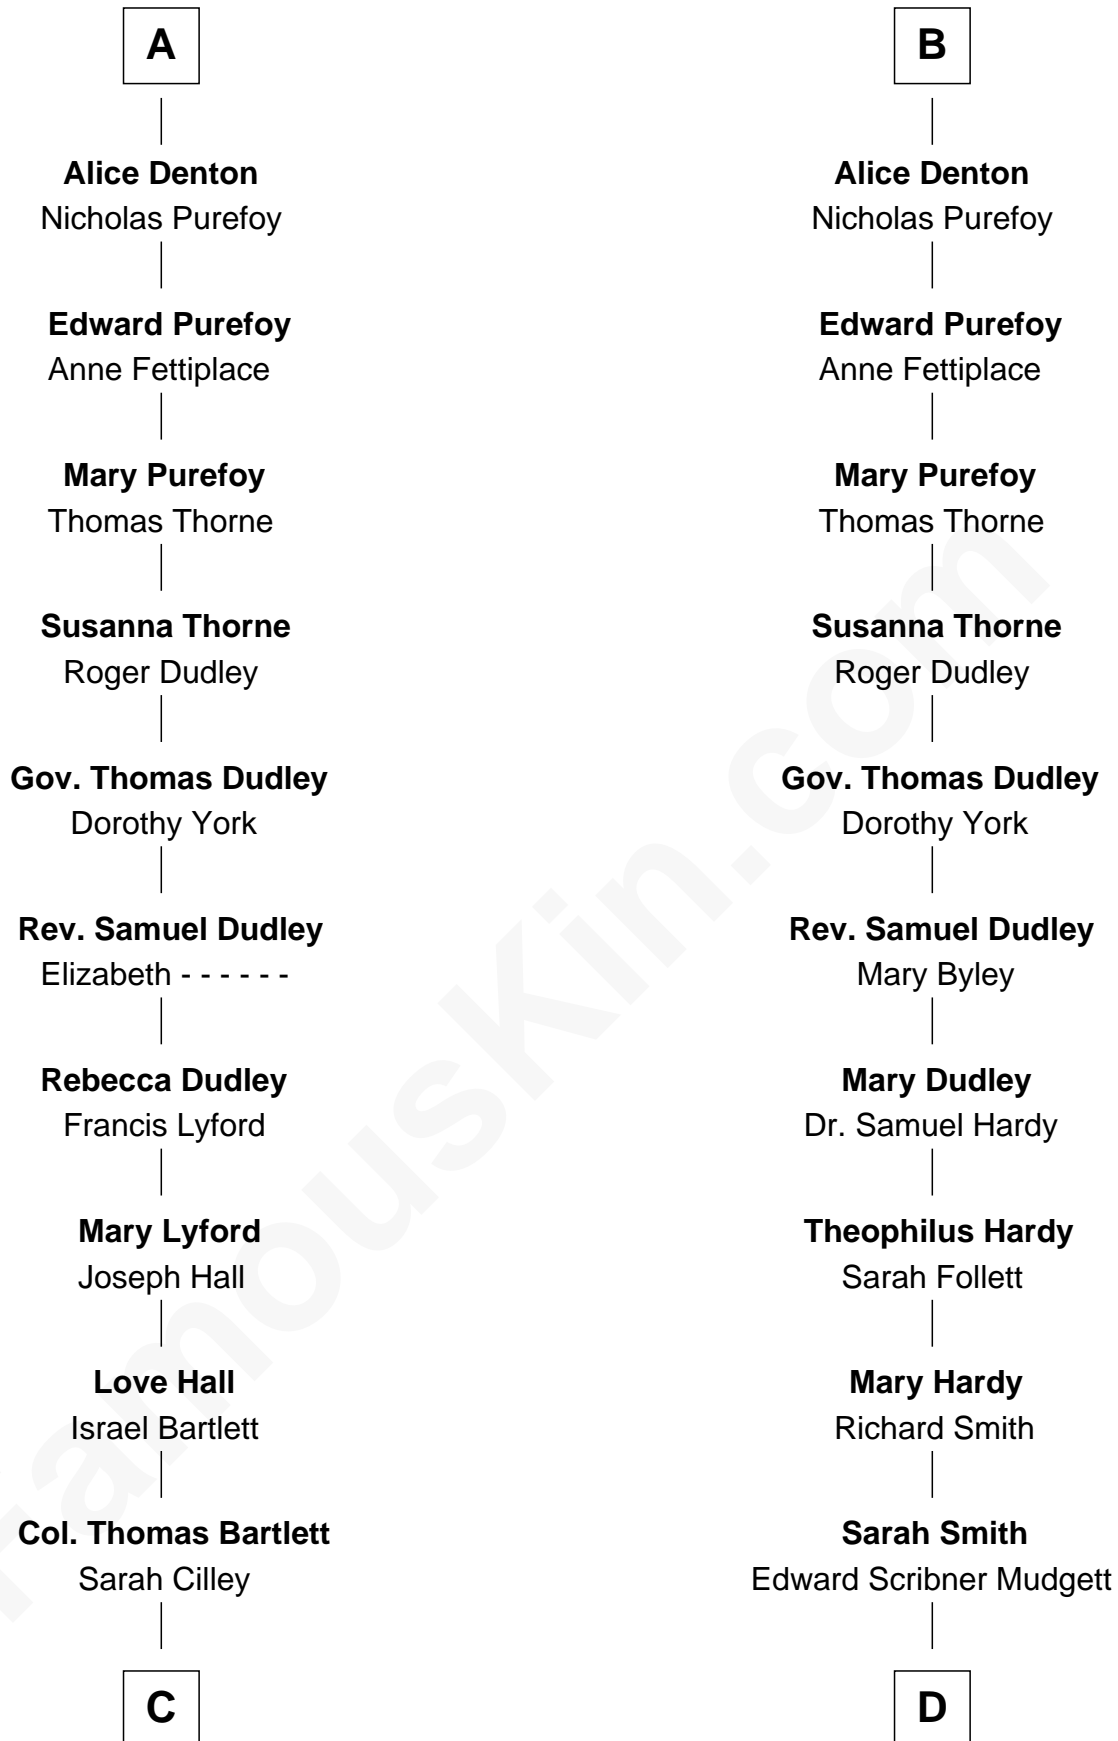

FamousKin.com

Relationship Chart of

Alan Shepard

Mercury and Apollo Astronaut

20th cousin 1 time removed of

Dr. H. H. Holmes

Serial Killer aka "Devil in the White City"

Sir Nicholas de Audley

Katherine Giffard

C

Bradbury Bartlett

Mary True

Thomas Bradbury Bartlett

Victoria Elizabeth Williams Cilley

Annie Elizabeth Bartlett

Frederick Johnson Shepard

Alan Bartlett Shepard

Pauline Renza Emerson

Alan Shepard

Mercury and Apollo Astronaut

D

Samuel Mudgett

Mary Morrill

Scribner Mudgett

Nancy Prescott

Levi Horton Mudgett

Theodate Page Price

Dr. H. H. Holmes

Serial Killer Dr. H. H. Holmes