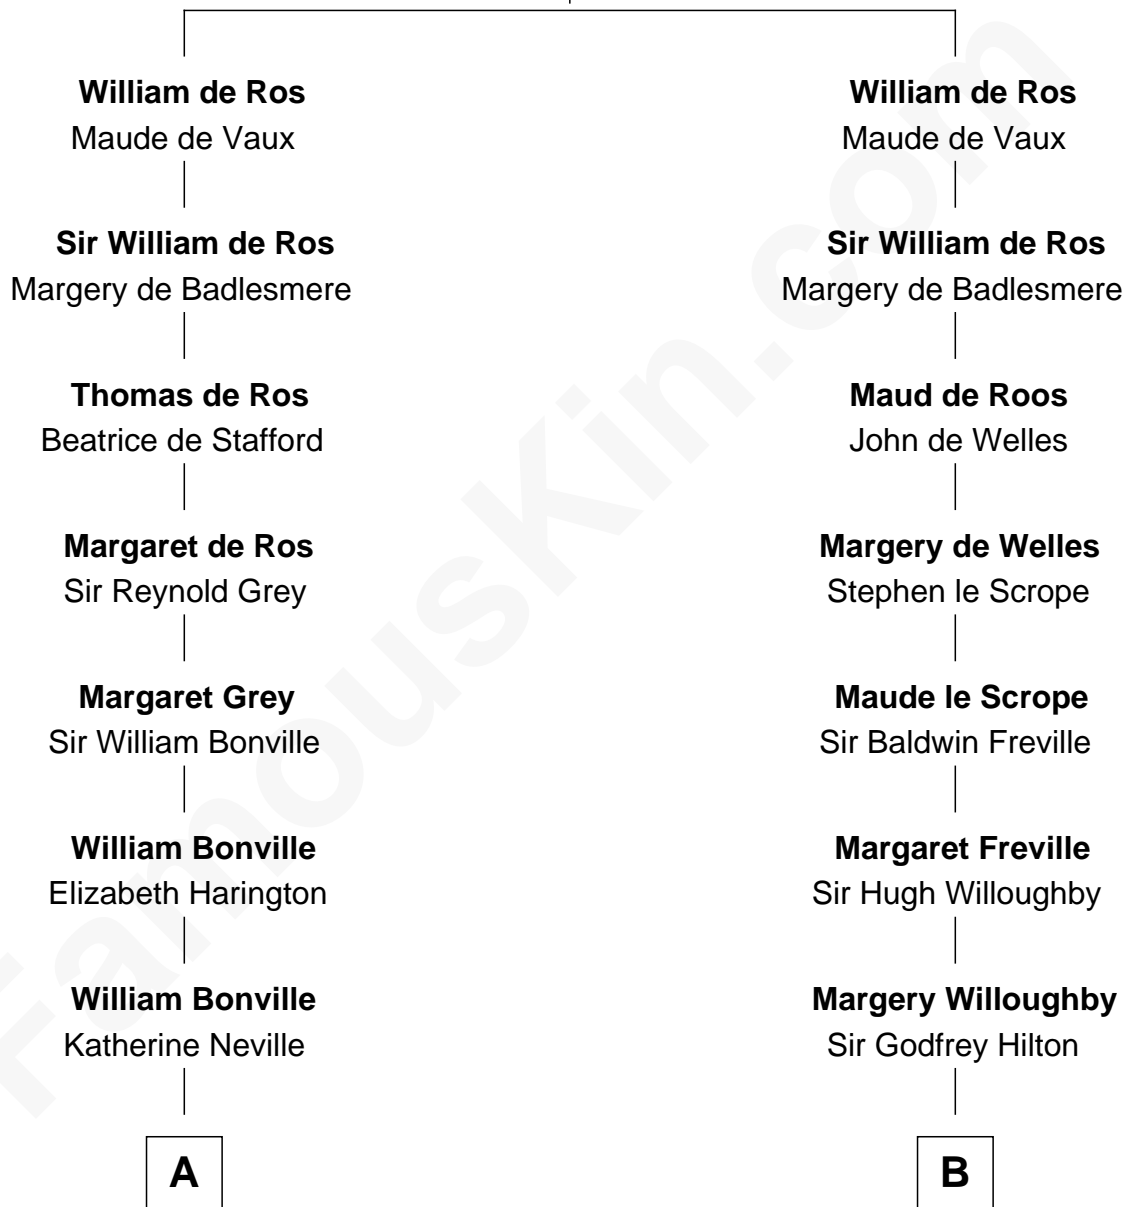

# FamousKin.com Relationship Chart of

**Alan Shepard**

*Mercury and Apollo Astronaut*

20th cousin 1 time removed of

**Franklin D. Roosevelt**

*32nd U.S. President*

**Sir Robert de Ros**

Isabel de Aubeney

**C**

**Bradbury Bartlett**

Mary True

**Thomas Bradbury Bartlett**

Victoria Elizabeth Williams Cilley

**Annie Elizabeth Bartlett**

Frederick Johnson Shepard

**Alan Bartlett Shepard**

**Sara Delano**

James Roosevelt

**Franklin D. Roosevelt**

*32nd U.S. President*