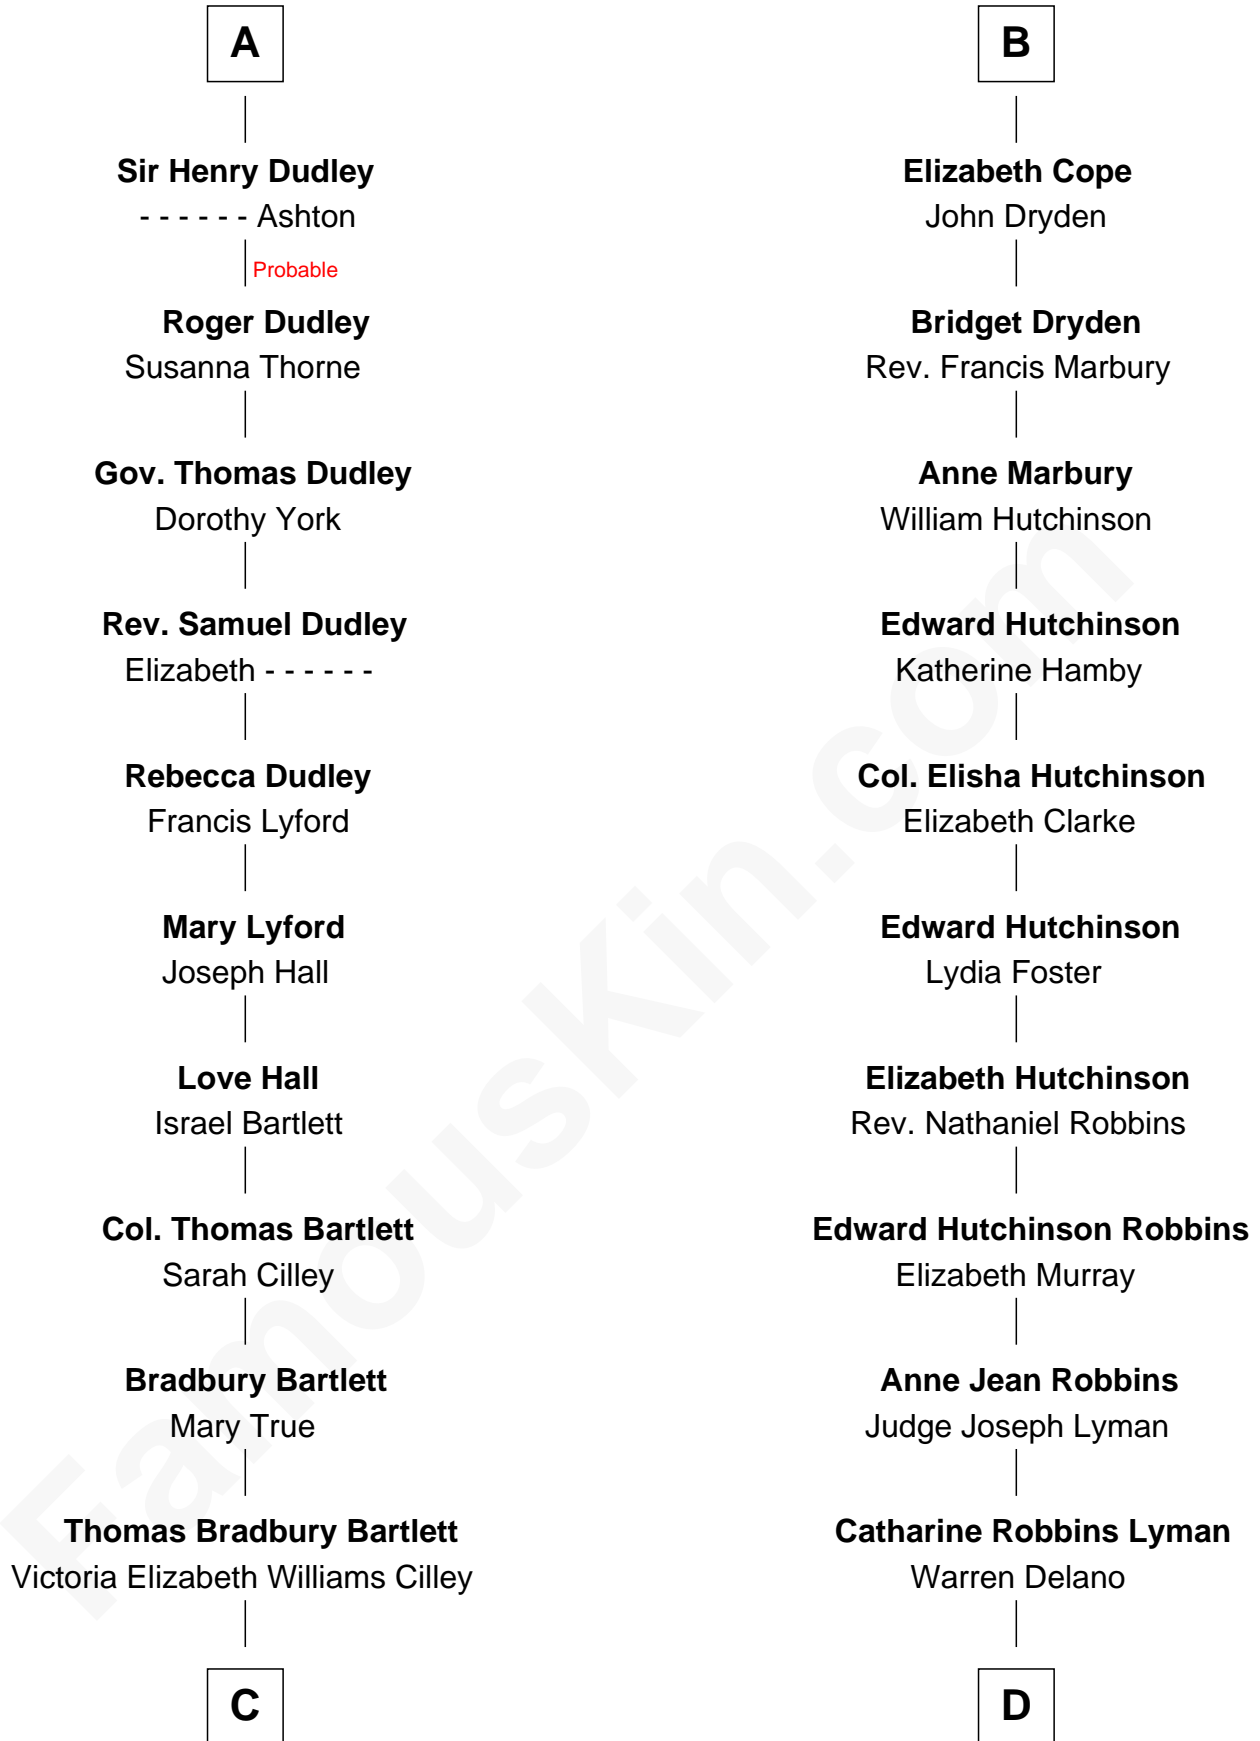

# FamousKin.com Relationship Chart of

**Alan Shepard**

*Mercury and Apollo Astronaut*

18th cousin 1 time removed of

**Franklin D. Roosevelt**

*32nd U.S. President*

**Ralph de Stafford**

Margaret de Audley

Margaret Verney

**Sir Edward Raleigh**

Anne Chamberlayne

**Bridget Raleigh**

Sir John Cope

**B**

**C**

**Annie Elizabeth Bartlett**  
Frederick Johnson Shepard

**Alan Bartlett Shepard**  
Pauline Renza Emerson

**Alan Shepard**  
*Mercury and Apollo Astronaut*

**D**

**Sara Delano**  
James Roosevelt

**Franklin D. Roosevelt**  
*32nd U.S. President*

FamousKin.com