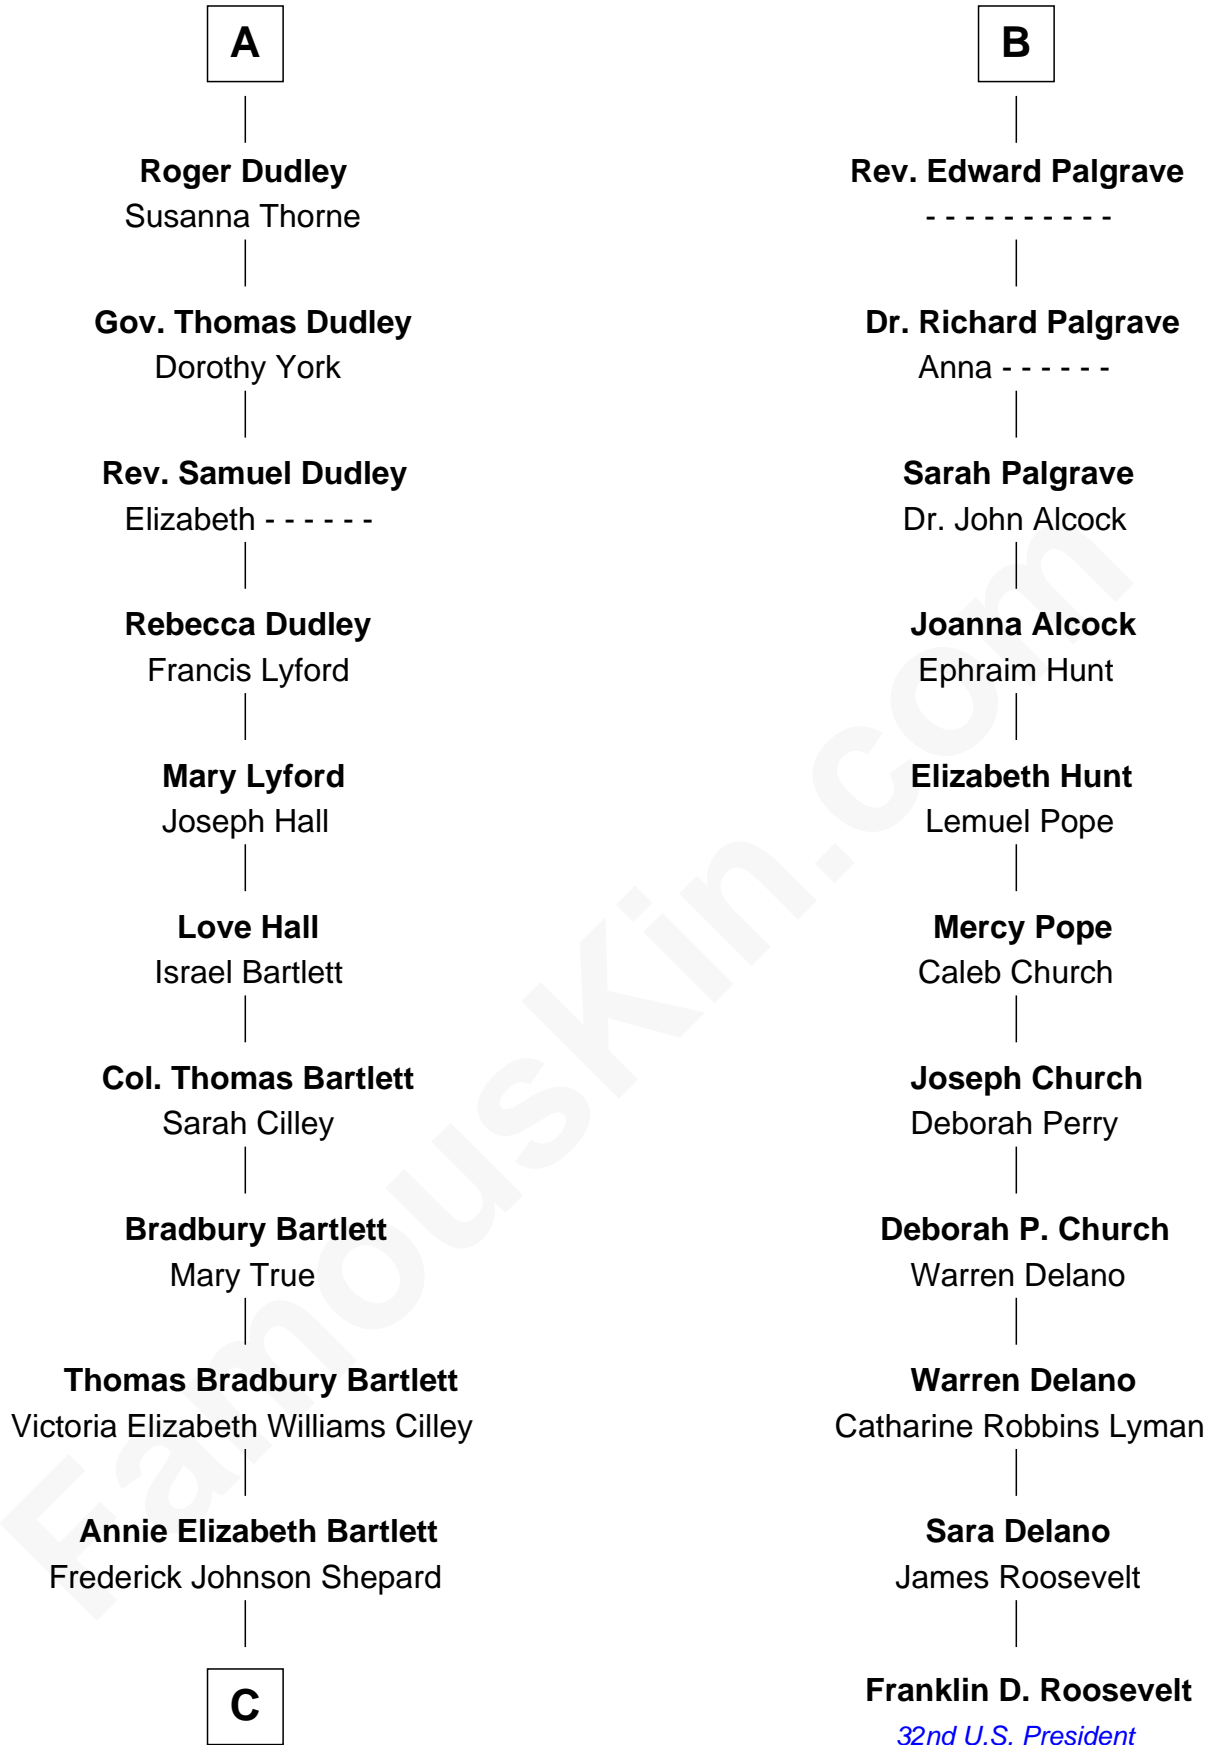

FamousKin.com Relationship Chart of

Alan Shepard

Mercury and Apollo Astronaut

17th cousin 1 time removed of

Franklin D. Roosevelt

32nd U.S. President

C

—
Alan Bartlett Shepard
Pauline Renza Emerson

—
Alan Shepard
Mercury and Apollo Astronaut

FamousKin.com