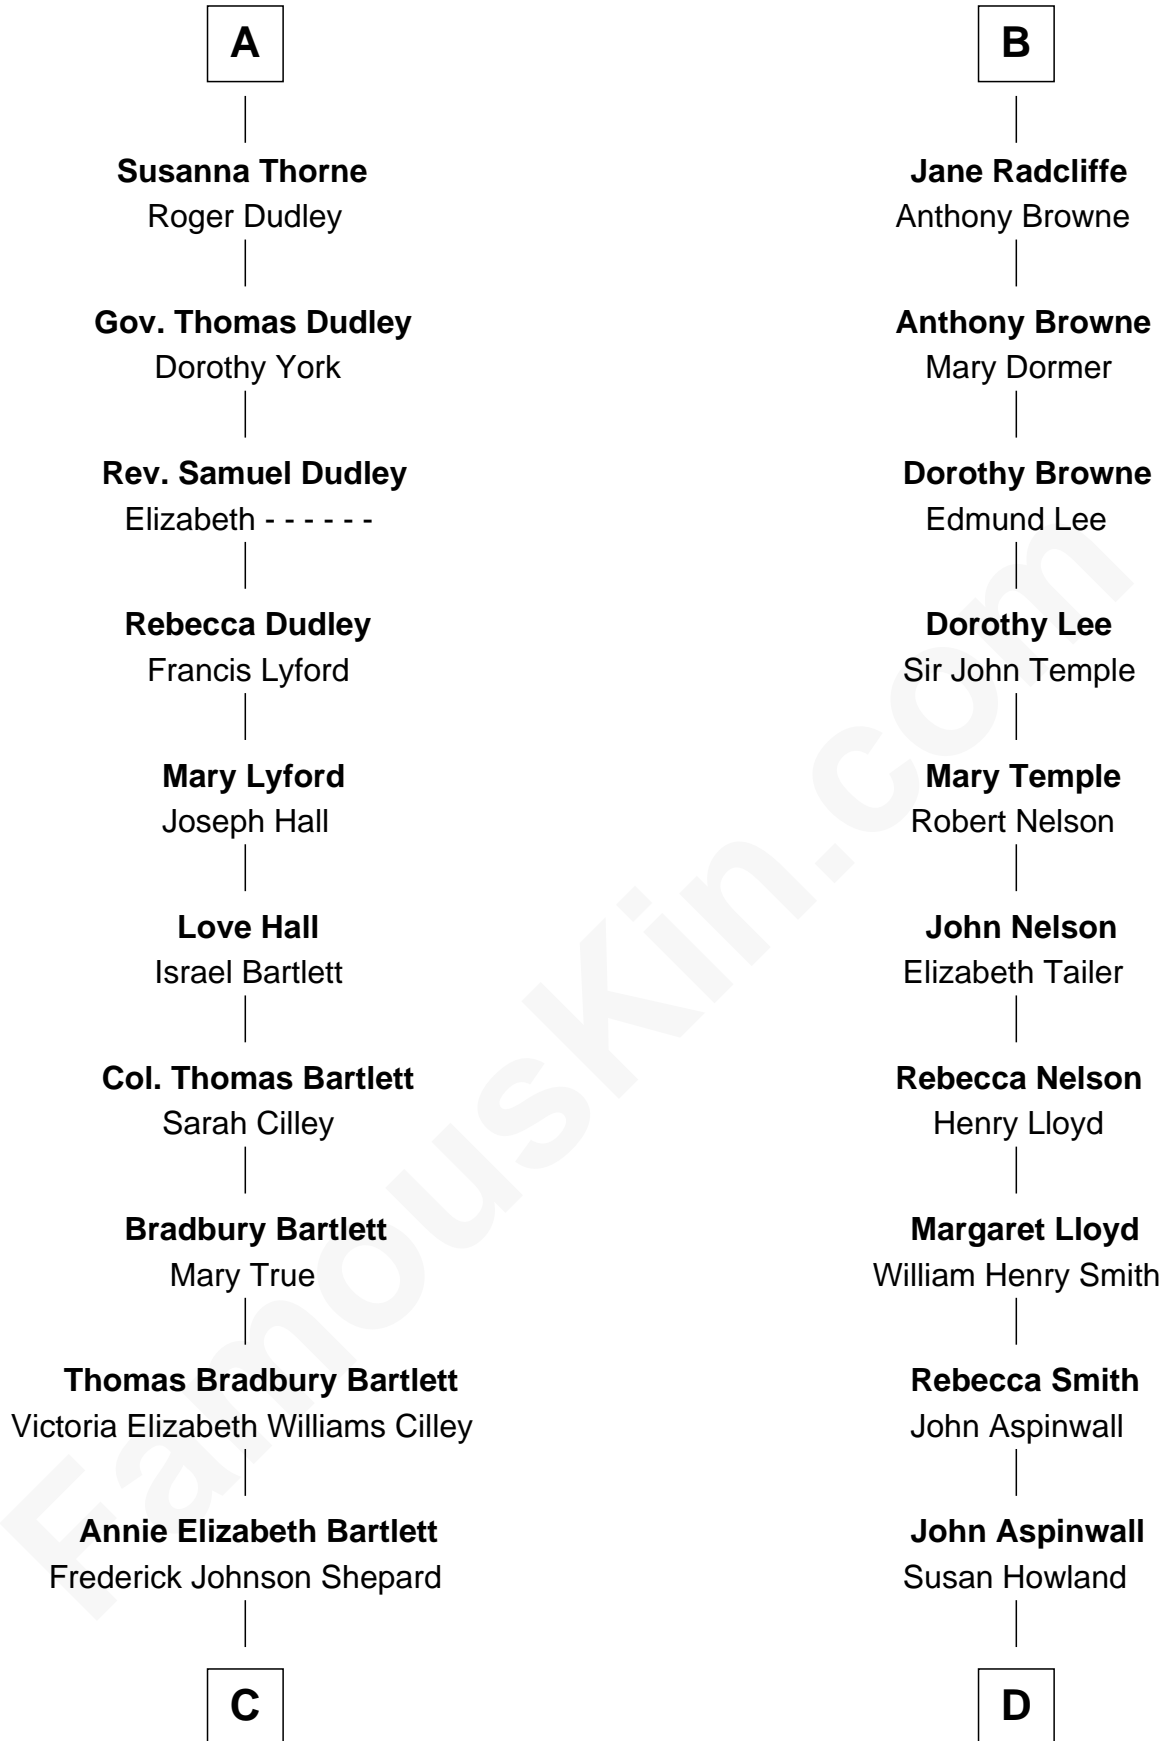

# FamousKin.com Relationship Chart of

**Alan Shepard**

*Mercury and Apollo Astronaut*

18th cousin 1 time removed of

**Franklin D. Roosevelt**

*32nd U.S. President*

**Sir John Grey**

*with wife  
Avice Marmion*

**Anne Fettiplace**  
Edward Purefoy

**Mary Purefoy**  
Thomas Thorne

**A**

**Sir John de Grey**  
Maud - - - - -

**Maud Grey**  
Sir Ralph Hastings

**Sir Leonard Hastings**  
Alice Camoys

**Sir William Hastings**  
Katherine Neville

**Sir Edward Hastings**  
Mary Hungerford

**Anne Hastings**  
Sir Thomas Stanley

**Margaret Stanley**  
Robert Radcliffe

**B**

**C**

**Alan Bartlett Shepard**  
Pauline Renza Emerson

**Alan Shepard**  
*Mercury and Apollo Astronaut*

**D**

**Mary Rebecca Aspinwall**  
Isaac Daniel Roosevelt

**James Roosevelt**  
Sara Delano

**Franklin D. Roosevelt**  
*32nd U.S. President*

FamousKin.com