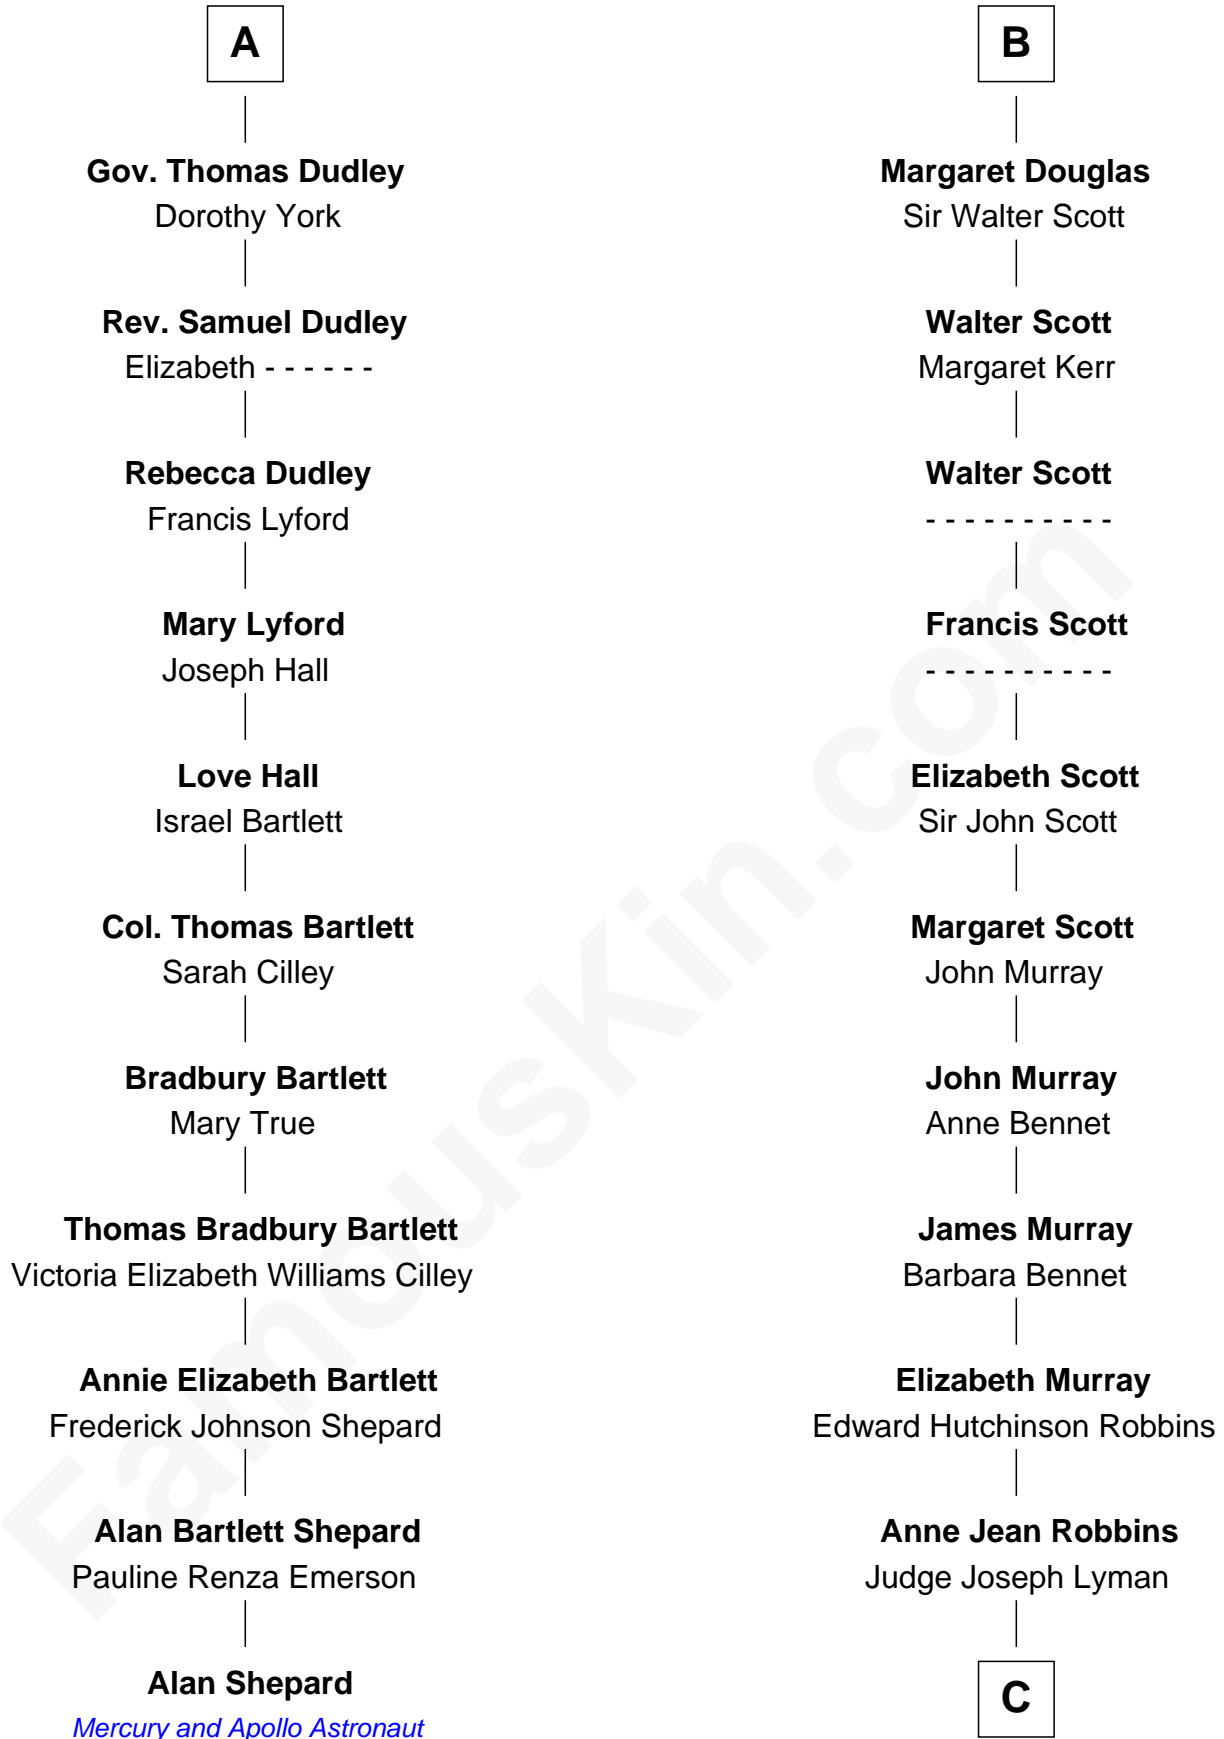

FamousKin.com

Relationship Chart of

Alan Shepard

Mercury and Apollo Astronaut

17th cousin 2 times removed of

Franklin D. Roosevelt

32nd U.S. President

Sir Thomas de Holand

Alice Fitzalan

C

—
Catharine Robbins Lyman

Warren Delano

—
Sara Delano

James Roosevelt

—
Franklin D. Roosevelt

32nd U.S. President