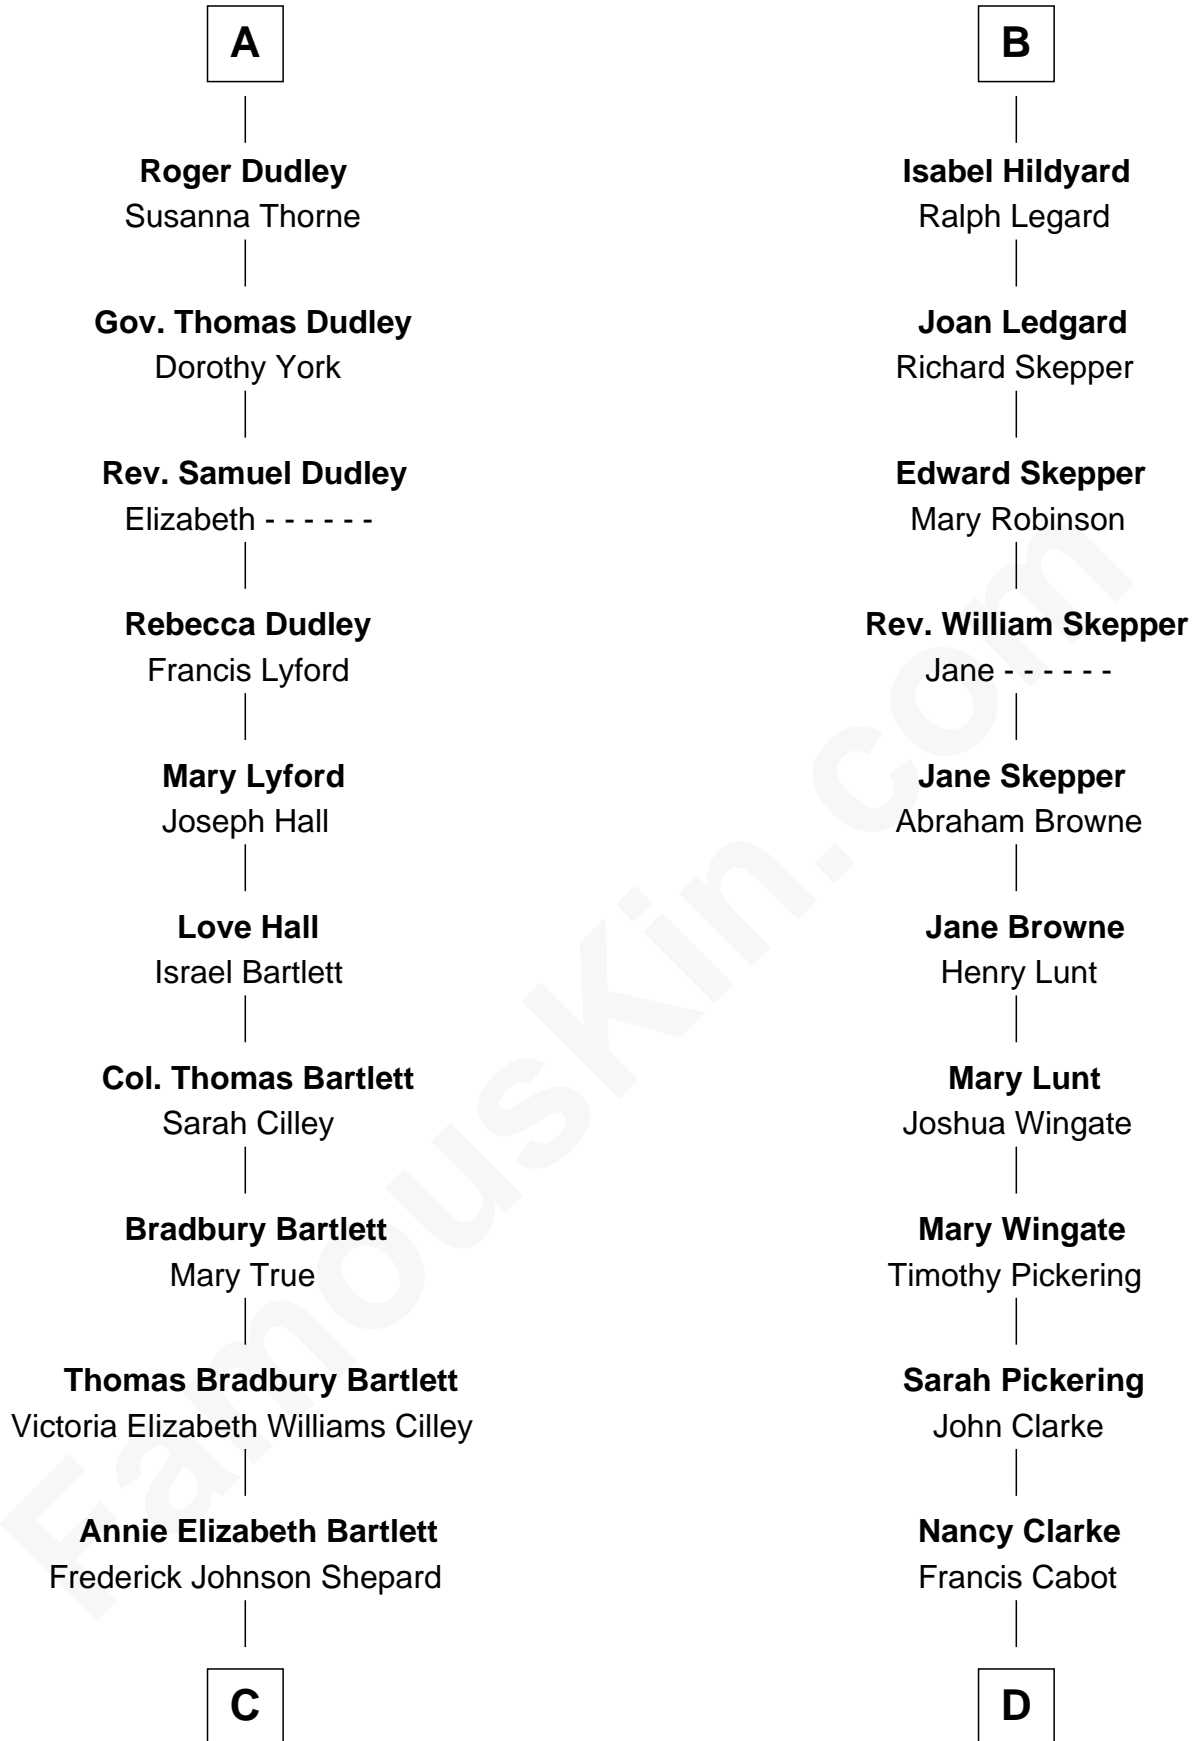

FamousKin.com

Relationship Chart of

Alan Shepard

Mercury and Apollo Astronaut

18th cousin 2 times removed of

Alice (Lee) Roosevelt

First Wife of President Theodore Roosevelt

Edward III, King of England

Philippa of Hainault

C

Alan Bartlett Shepard
Pauline Renza Emerson

Alan Shepard
Mercury and Apollo Astronaut

D

Mary Ann Cabot
Nathaniel Cabot Lee

John Clarke Lee
Harriet Paine Rose

George Cabot Lee
Caroline Watts Haskell

Alice (Lee) Roosevelt
Wife of President Theodore Roosevelt

FamousKin.com