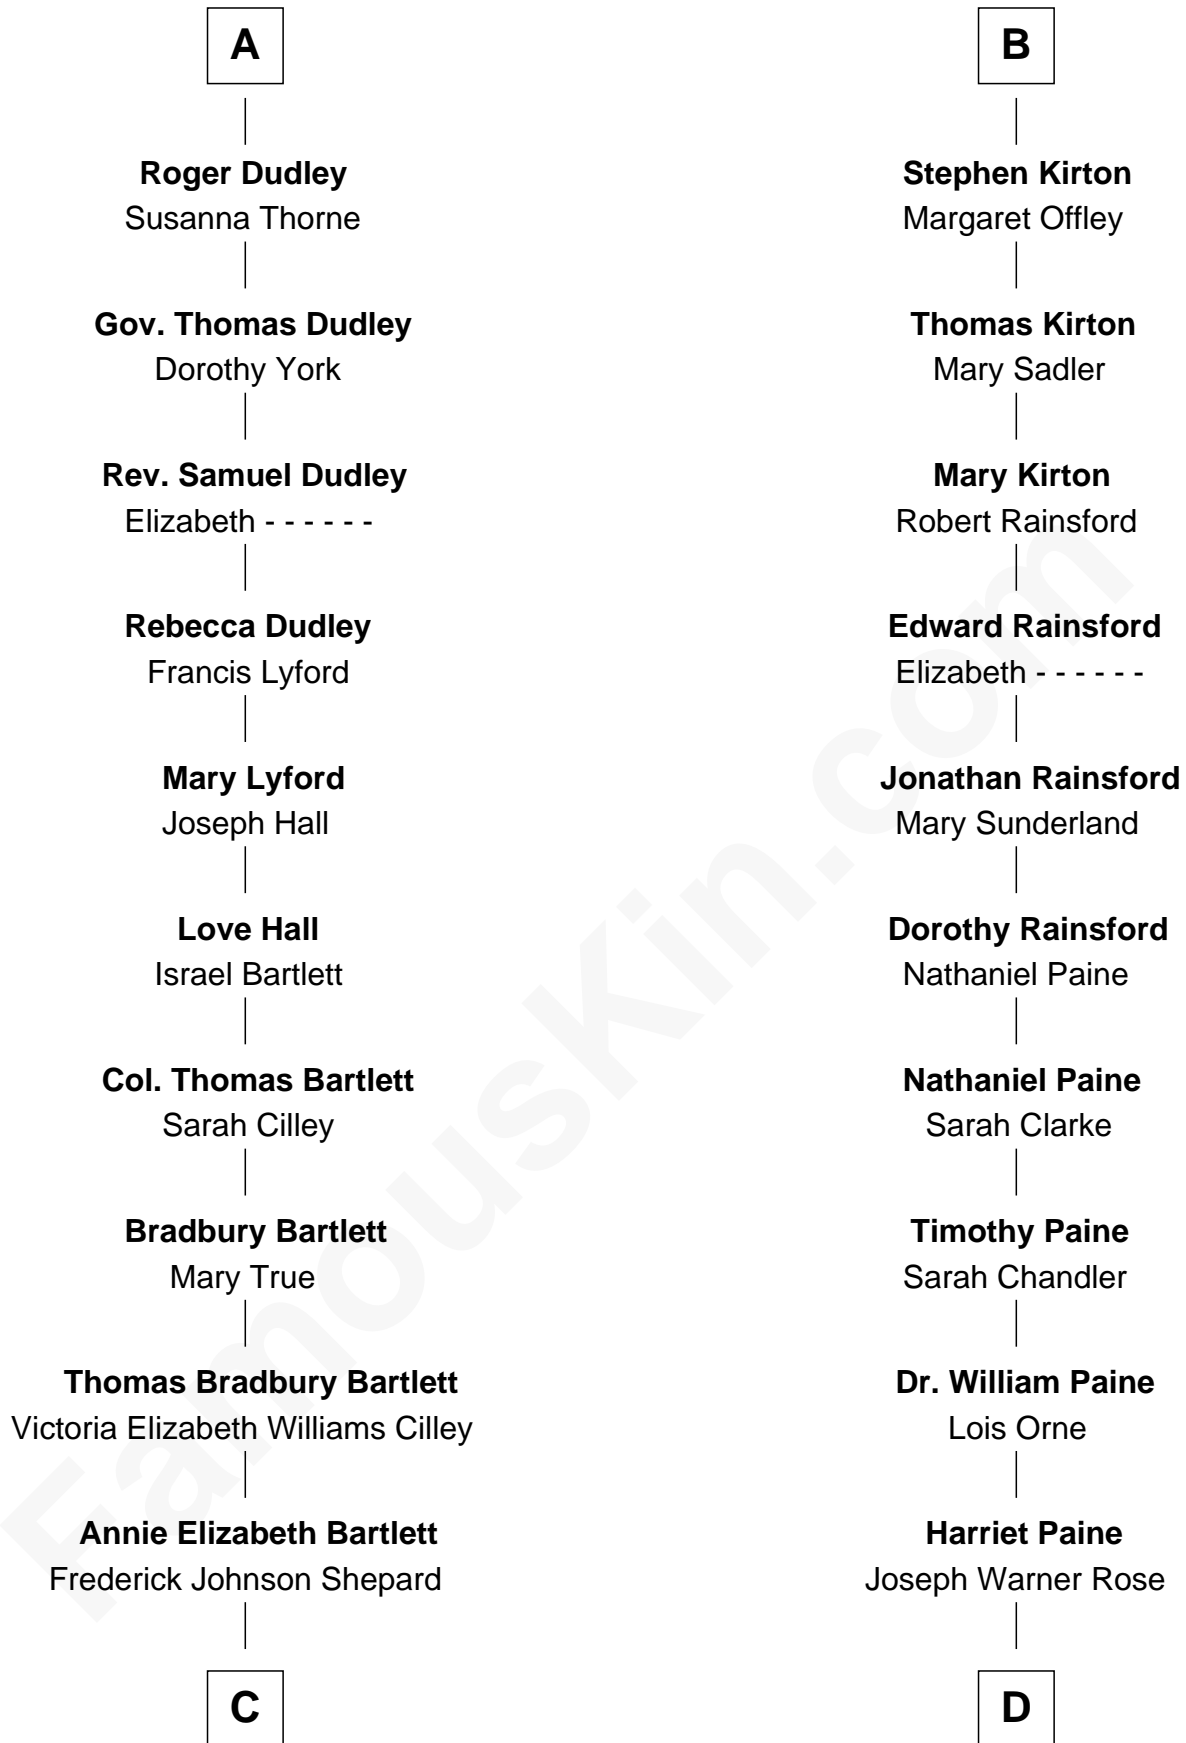

## Relationship Chart of

### Alan Shepard

*Mercury and Apollo Astronaut*

18th cousin 1 time removed of

### Alice (Lee) Roosevelt

*First Wife of President Theodore Roosevelt*

**C**

**Alan Bartlett Shepard**  
Pauline Renza Emerson

**Alan Shepard**  
*Mercury and Apollo Astronaut*

**D**

**Harriet Paine Rose**  
John Clarke Lee