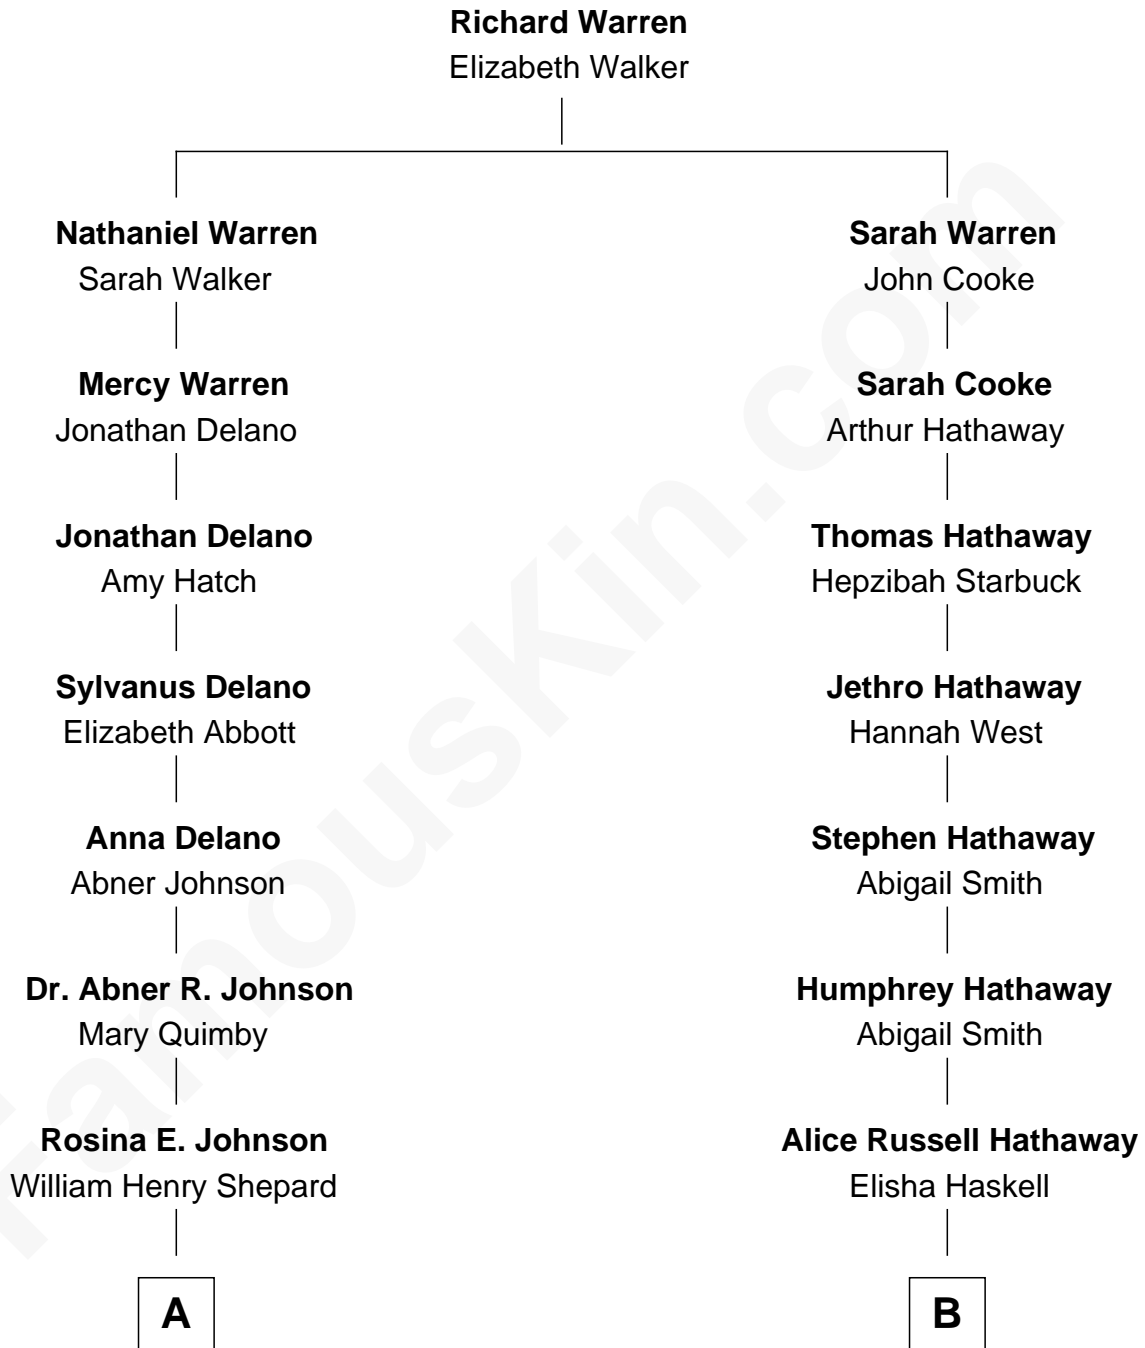

**FamousKin.com**  
**Relationship Chart of**  
**Alan Shepard**

*Mercury and Apollo Astronaut*

**8th cousin 1 time removed of**

**Alice (Lee) Roosevelt**

*First Wife of President Theodore Roosevelt*

FamousKin.com