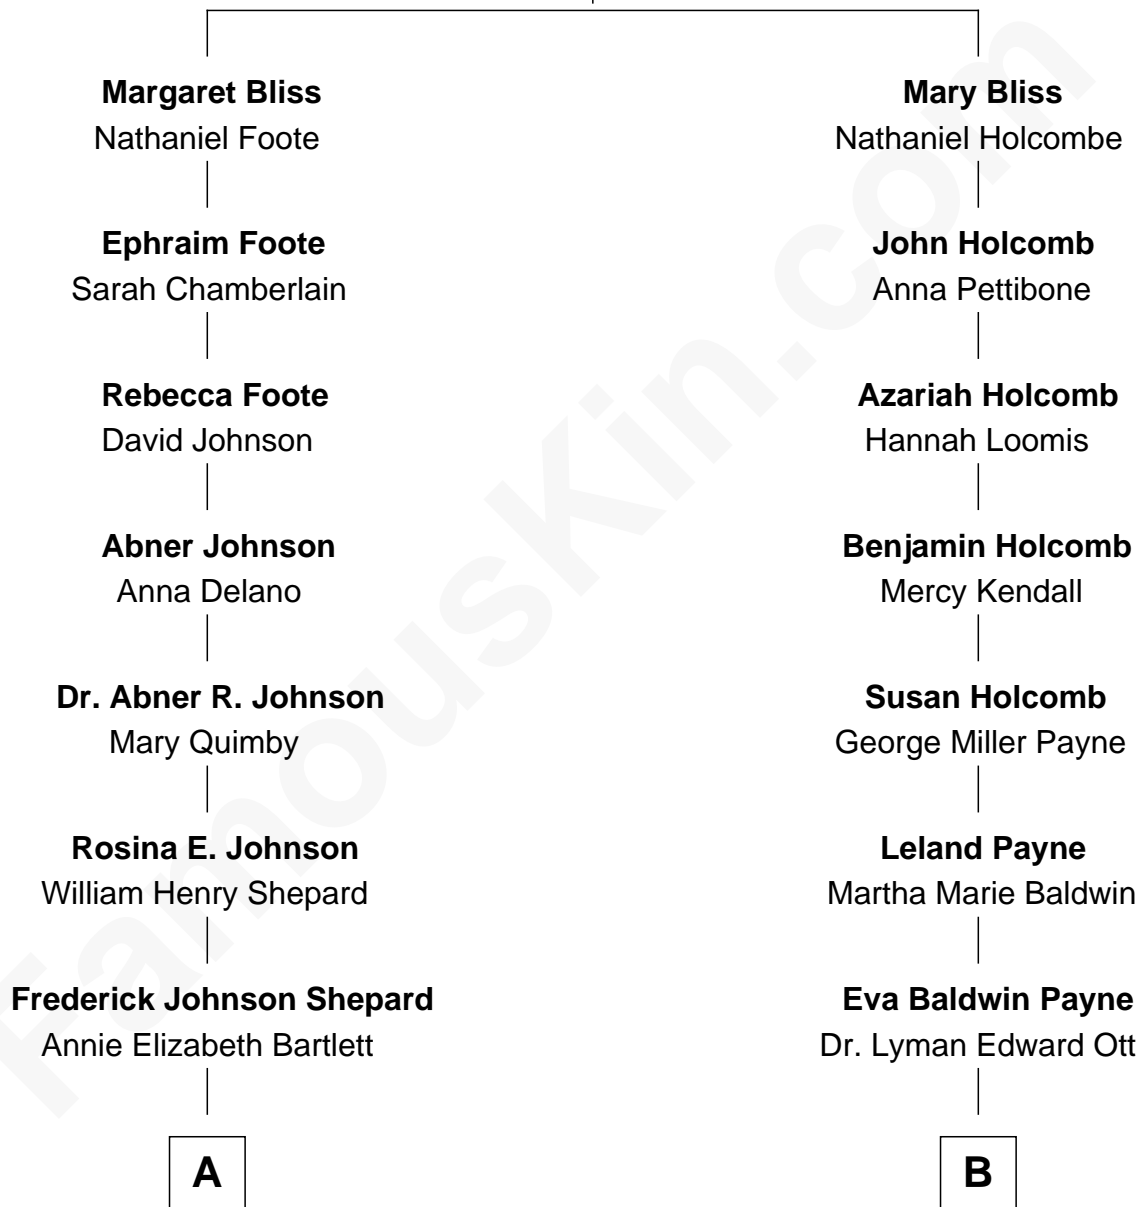

FamousKin.com Relationship Chart of

Alan Shepard

Mercury and Apollo Astronaut

8th cousin 1 time removed of

Dan Quayle

44th U.S. Vice-President

Nathaniel Bliss
Catherine Chapin

A

Alan Bartlett Shepard
Pauline Renza Emerson

Alan Shepard
Mercury and Apollo Astronaut

B

Martha M. Ott
Eugene Collins Pulliam

Martha Corinne Pulliam
James Cline Quayle

Dan Quayle
44th U.S. Vice-President

FamousKin.com