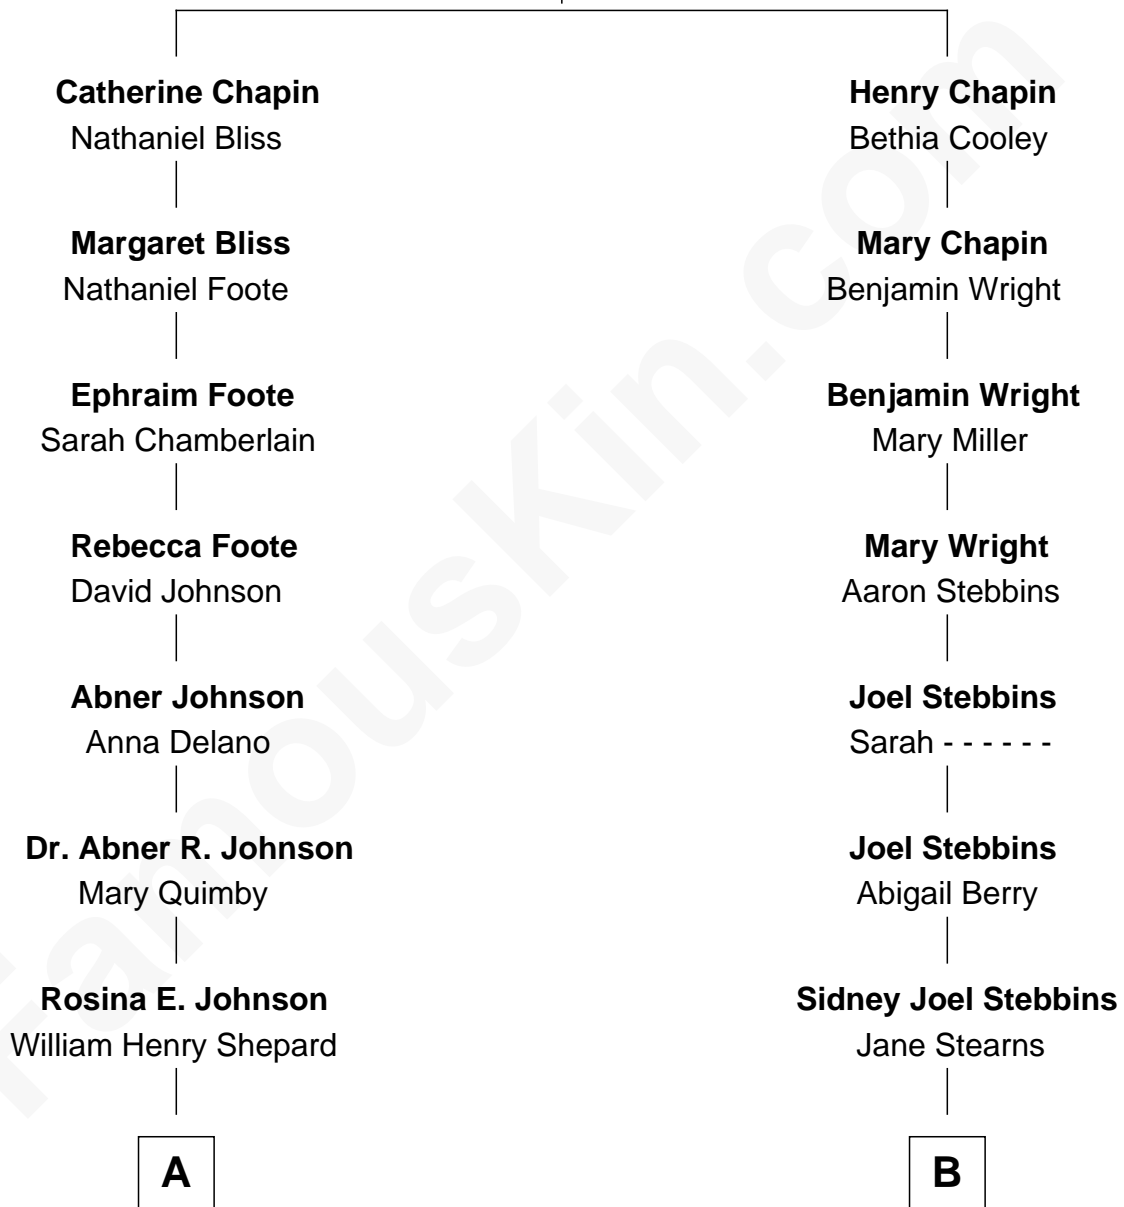

FamousKin.com Relationship Chart of

Alan Shepard

Mercury and Apollo Astronaut

9th cousin of

Spencer Tracy

Movie Actor

Samuel Chapin

Cicely Penney

FamousKin.com