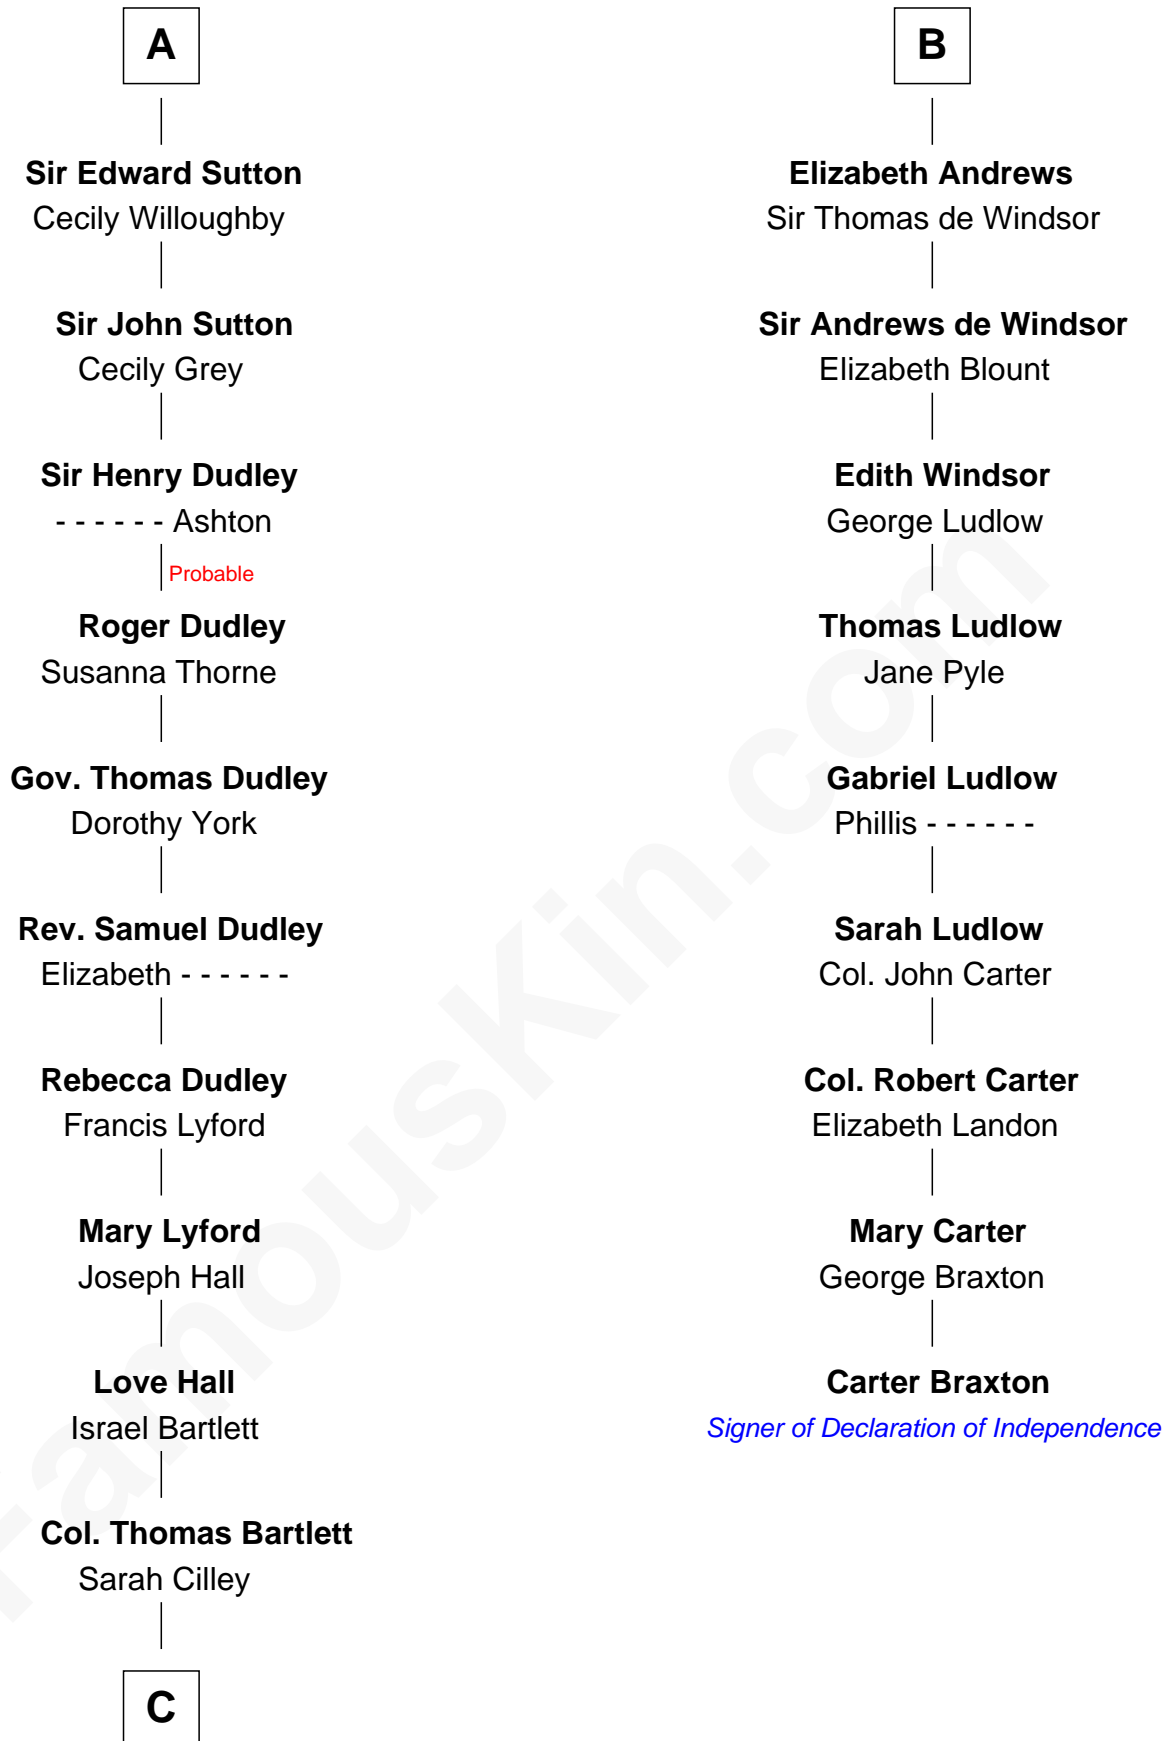

FamousKin.com Relationship Chart of

Alan Shepard

Mercury and Apollo Astronaut

15th cousin 6 times removed of

Carter Braxton

Signer of the Declaration of Independence

C

—
Bradbury Bartlett

Mary True

—
Thomas Bradbury Bartlett

Victoria Elizabeth Williams Cilley

—
Annie Elizabeth Bartlett

Frederick Johnson Shepard

—
Alan Bartlett Shepard

Pauline Renza Emerson

—
Alan Shepard

Mercury and Apollo Astronaut

FamousKin.com