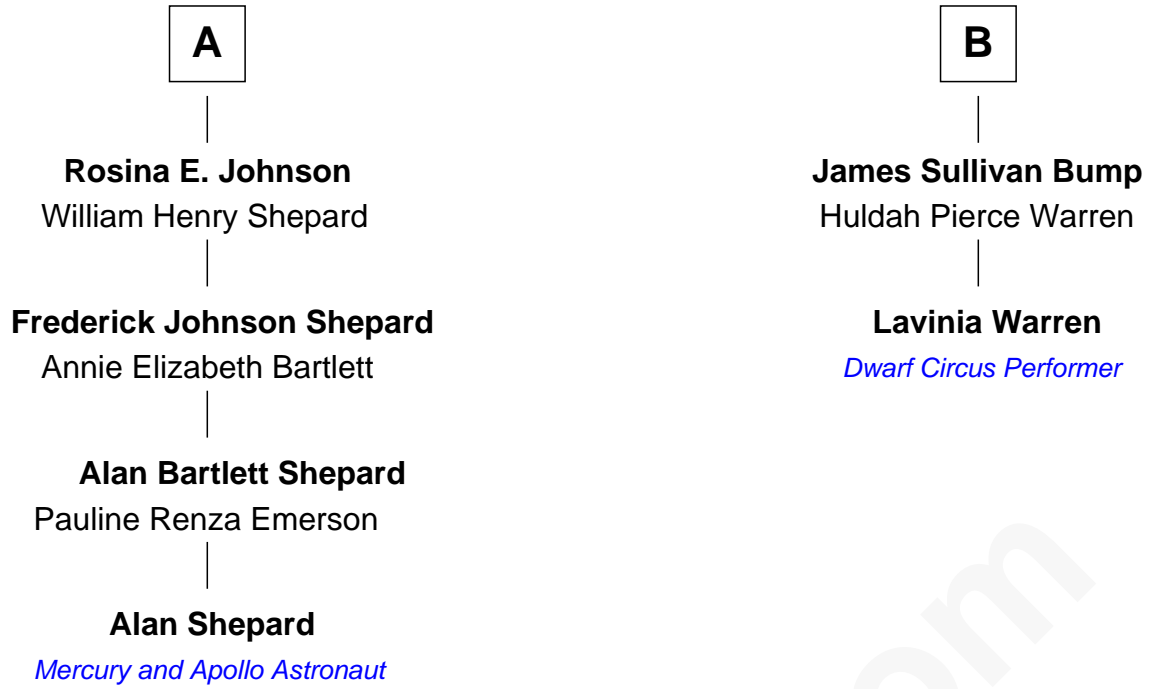

# FamousKin.com Relationship Chart of

**Alan Shepard**

*Mercury and Apollo Astronaut*

8th cousin 2 times removed of

**Lavinia Warren**

*Dwarf Circus Performer*

**Jacques Mahieu**

Jeanne - - - - -

Francis Cooke

**Jacob Cooke**

Damaris Hopkins

**Elizabeth Cooke**

John Doty

**Elizabeth Doty**

Joshua Morse

**Newbury Morse**

Lydia Briggs

**Simeon Morse**

Bethia Norris

**Patience Morse**

James Bump

**B**

FamousKin.com