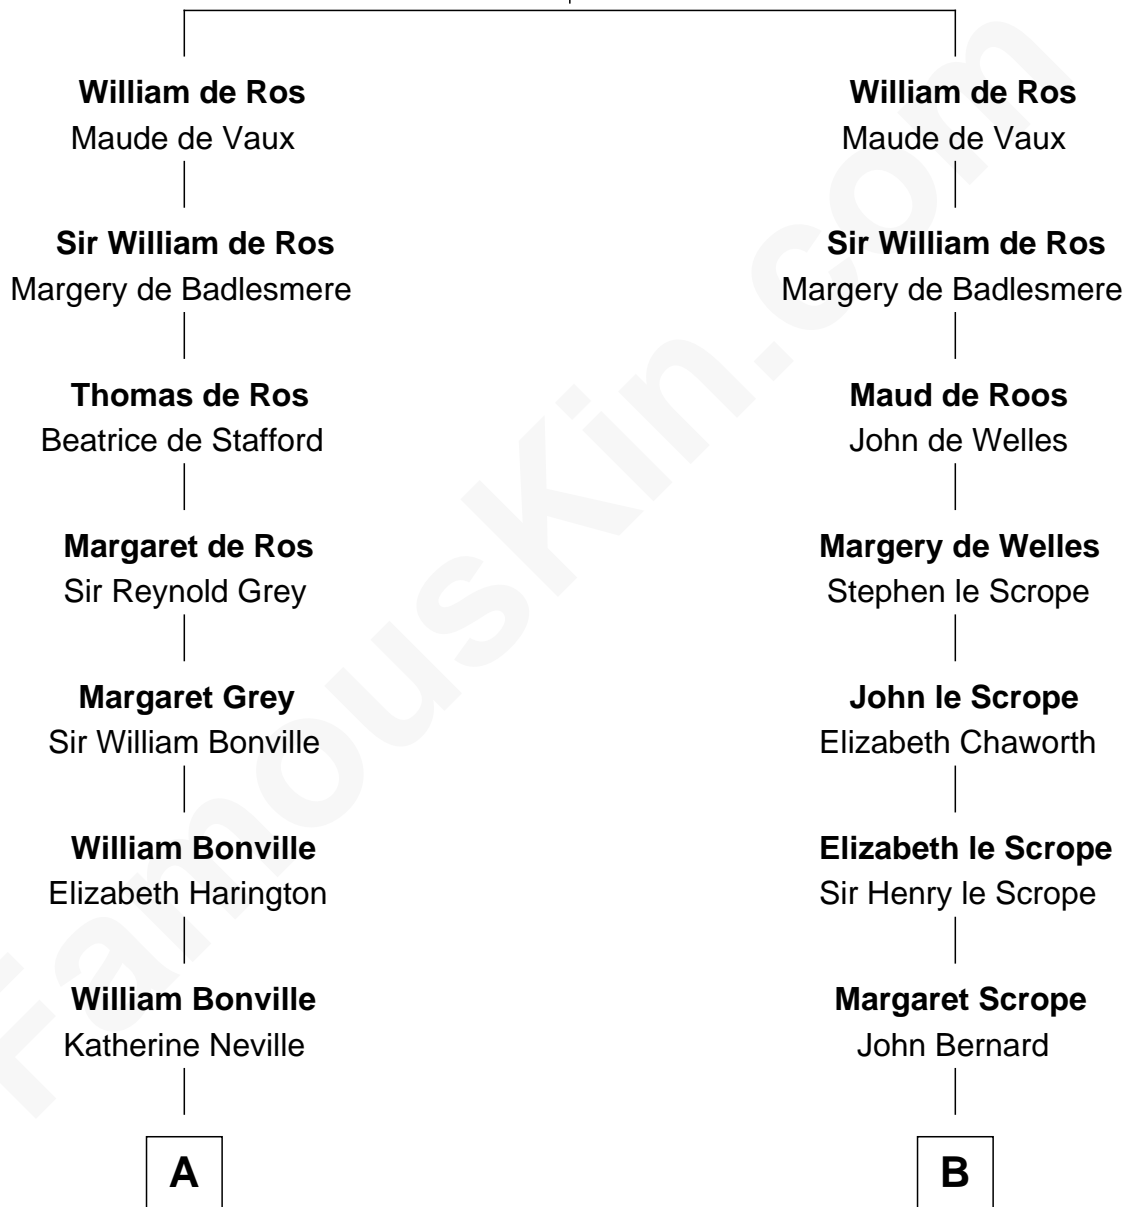

FamousKin.com Relationship Chart of

Alan Shepard

Mercury and Apollo Astronaut

15th cousin 6 times removed of

James Madison

4th U.S. President

Sir Robert de Ros

Isabel de Aubeney

C

—
Bradbury Bartlett

Mary True

—
Thomas Bradbury Bartlett

Victoria Elizabeth Williams Cilley

—
Annie Elizabeth Bartlett

Frederick Johnson Shepard

—
Alan Bartlett Shepard

Pauline Renza Emerson

—
Alan Shepard

Mercury and Apollo Astronaut

FamousKin.com