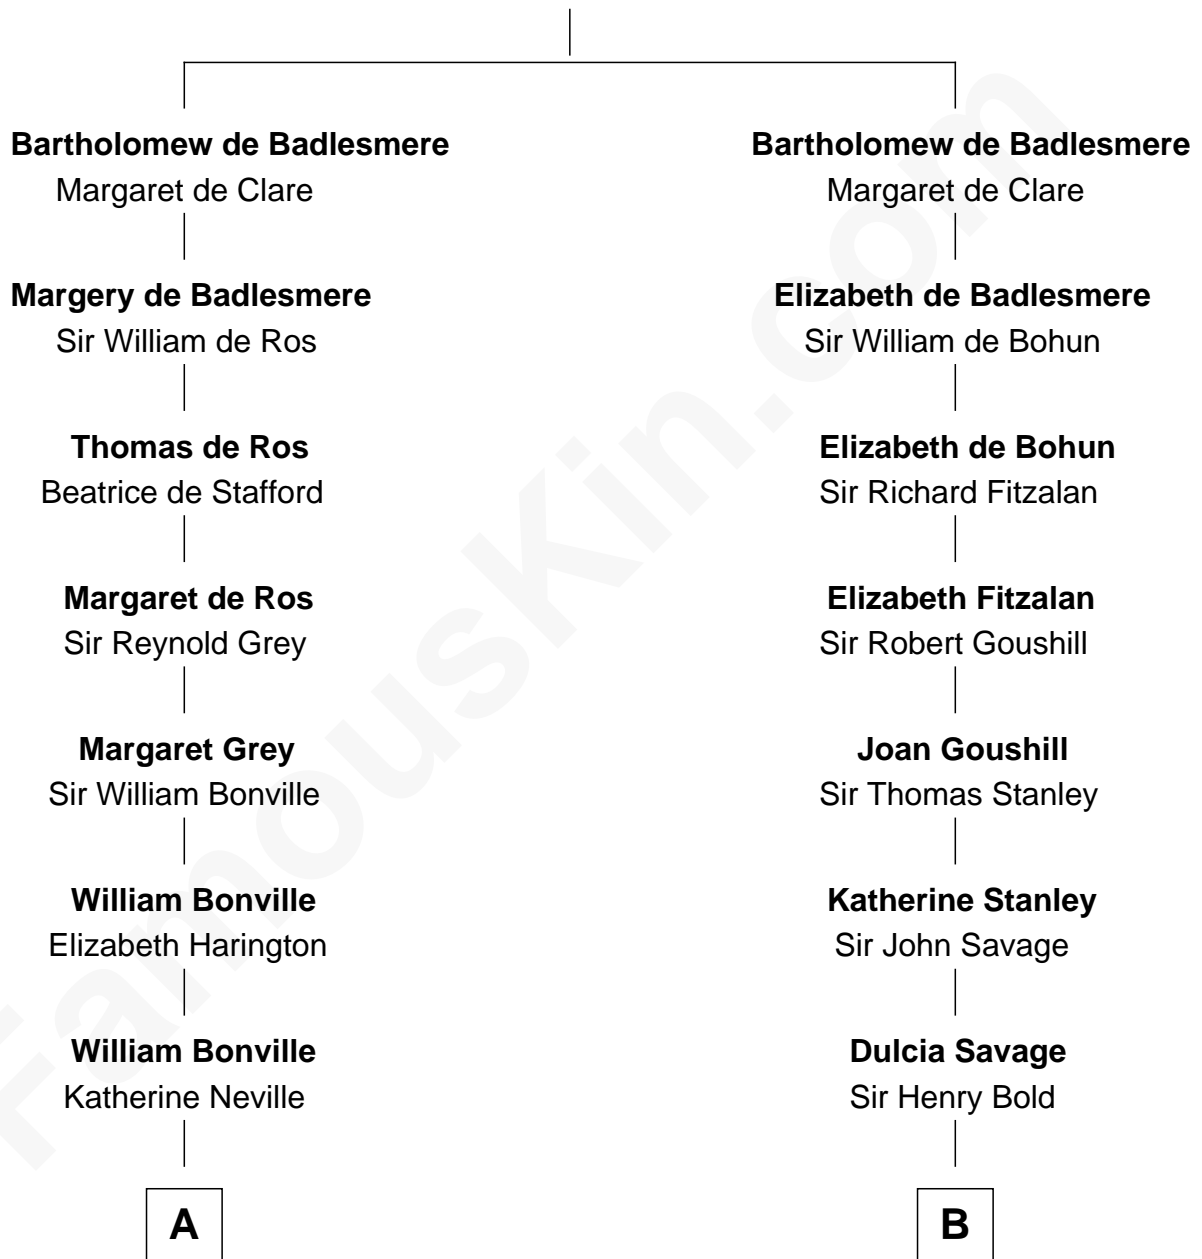

FamousKin.com Relationship Chart of

Alan Shepard

Mercury and Apollo Astronaut

15th cousin 6 times removed of

James Madison

4th U.S. President

Gunselm de Badlesmere

C

—
Bradbury Bartlett

Mary True

—
Thomas Bradbury Bartlett

Victoria Elizabeth Williams Cilley

—
Annie Elizabeth Bartlett

Frederick Johnson Shepard

—
Alan Bartlett Shepard

Pauline Renza Emerson

—
Alan Shepard

Mercury and Apollo Astronaut

FamousKin.com