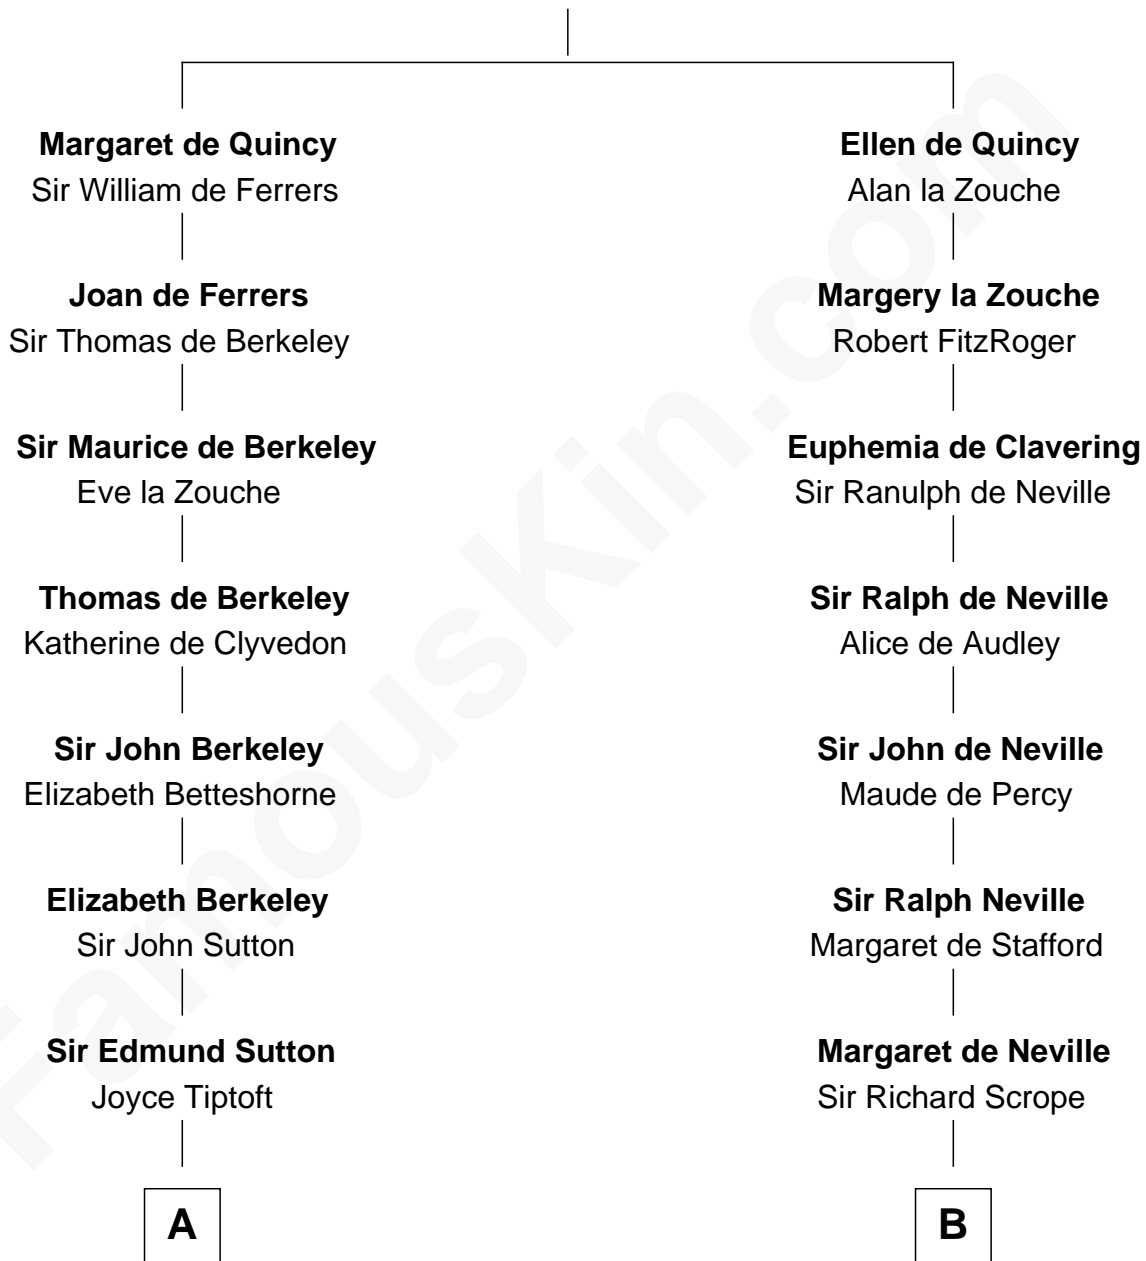

FamousKin.com

Relationship Chart of

Alan Shepard

Mercury and Apollo Astronaut

17th cousin 4 times removed of

James Madison

4th U.S. President

Sir Roger de Quincy

Helen of Galloway

C

—
Bradbury Bartlett

Mary True

—
Thomas Bradbury Bartlett

Victoria Elizabeth Williams Cilley

—
Annie Elizabeth Bartlett

Frederick Johnson Shepard

—
Alan Bartlett Shepard

Pauline Renza Emerson

—
Alan Shepard

Mercury and Apollo Astronaut

FamousKin.com