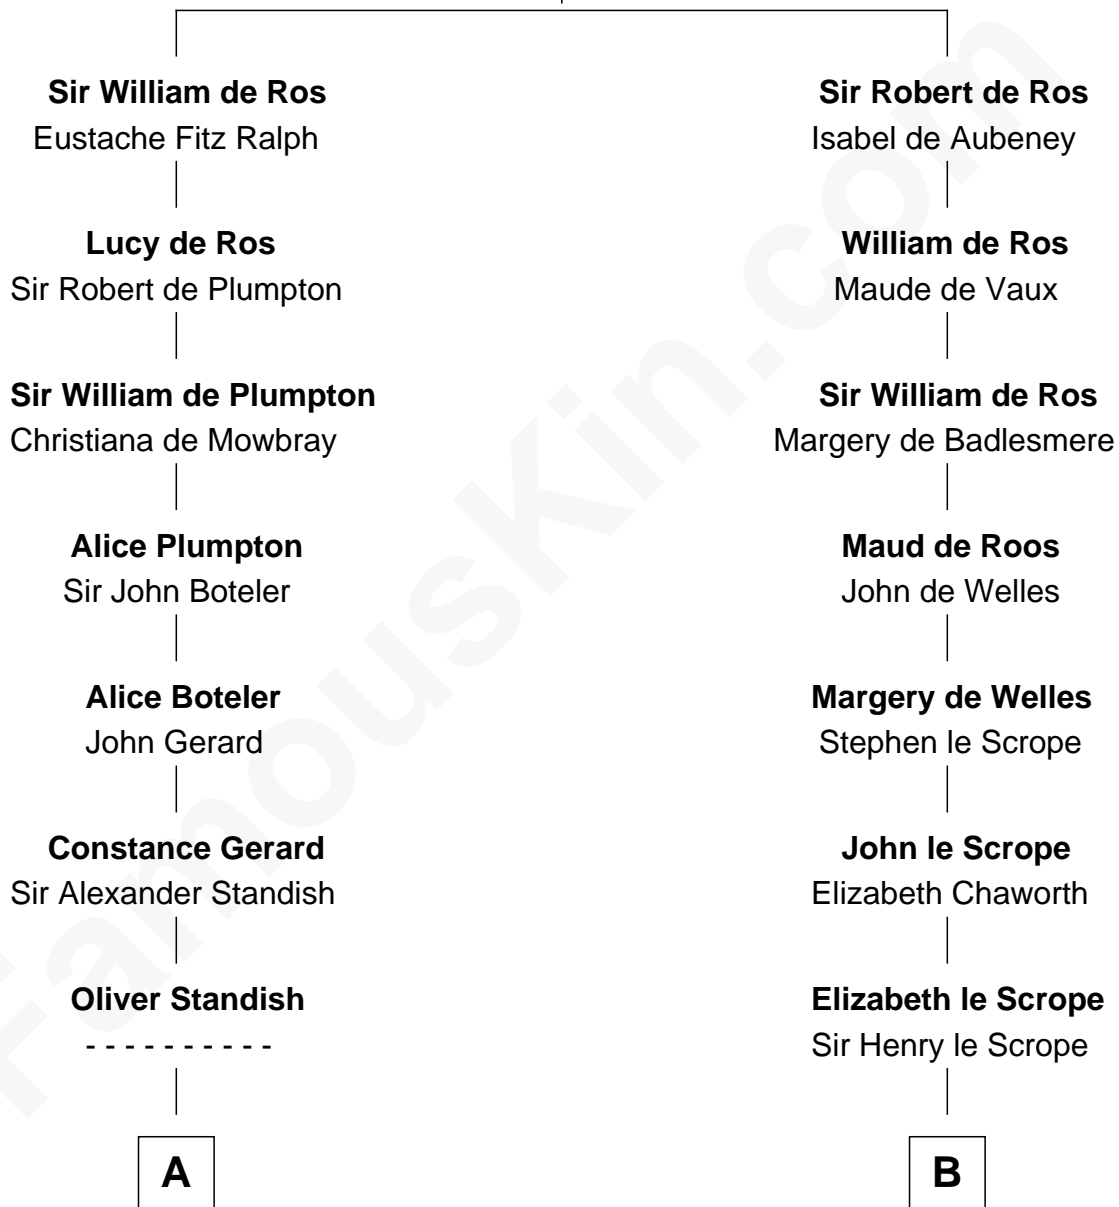

FamousKin.com Relationship Chart of

Alan Shepard

Mercury and Apollo Astronaut

16th cousin 5 times removed of

James Madison

4th U.S. President

Sir William de Ros

Lucy FitzPiers

Alan Bartlett Shepard

Alan Shepard

Mercury and Apollo Astronaut

FamousKin.com